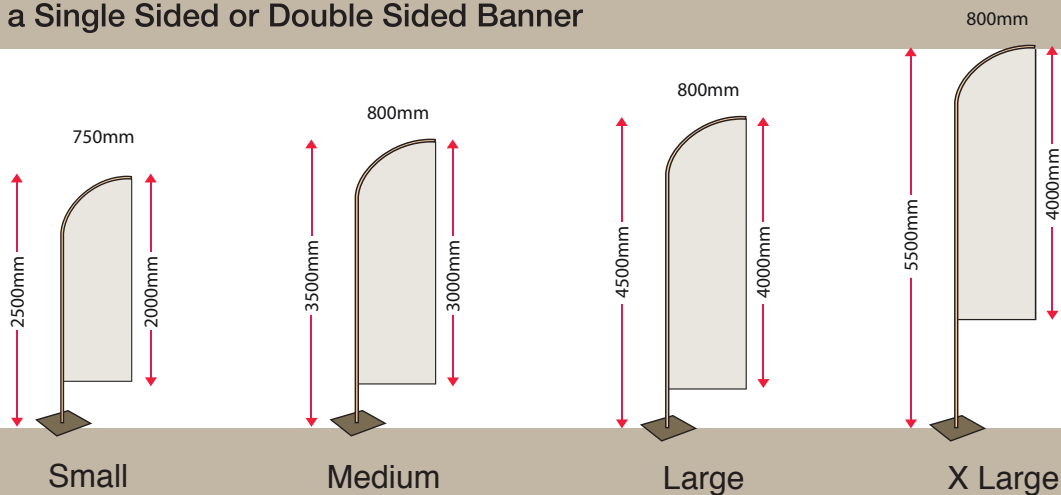

### Photoshop

- Set up CMYK at 72dpi at actual size or equivalent (ie. 288dpi at quarter scale)
- Supply a low resolution PDF for visual purposes
- If artwork set up in Photoshop, text/logos will not be vectored and will have some pixelation when printed full size,
- Supply the Photoshop document as either hi-res Jpeg or EPS file.

### Fabric Dimensions

- Small - 750mm x 2000mm
- Medium - 800mm x 3000mm
- Large - 800mm x 4000mm
- X Large - 800mm x 4000mm

### Windchaser Banner Total Height

- Small - 250cm Height
- Medium - 350cm Height
- Large - 450cm Height
- X Large - 550cm Height