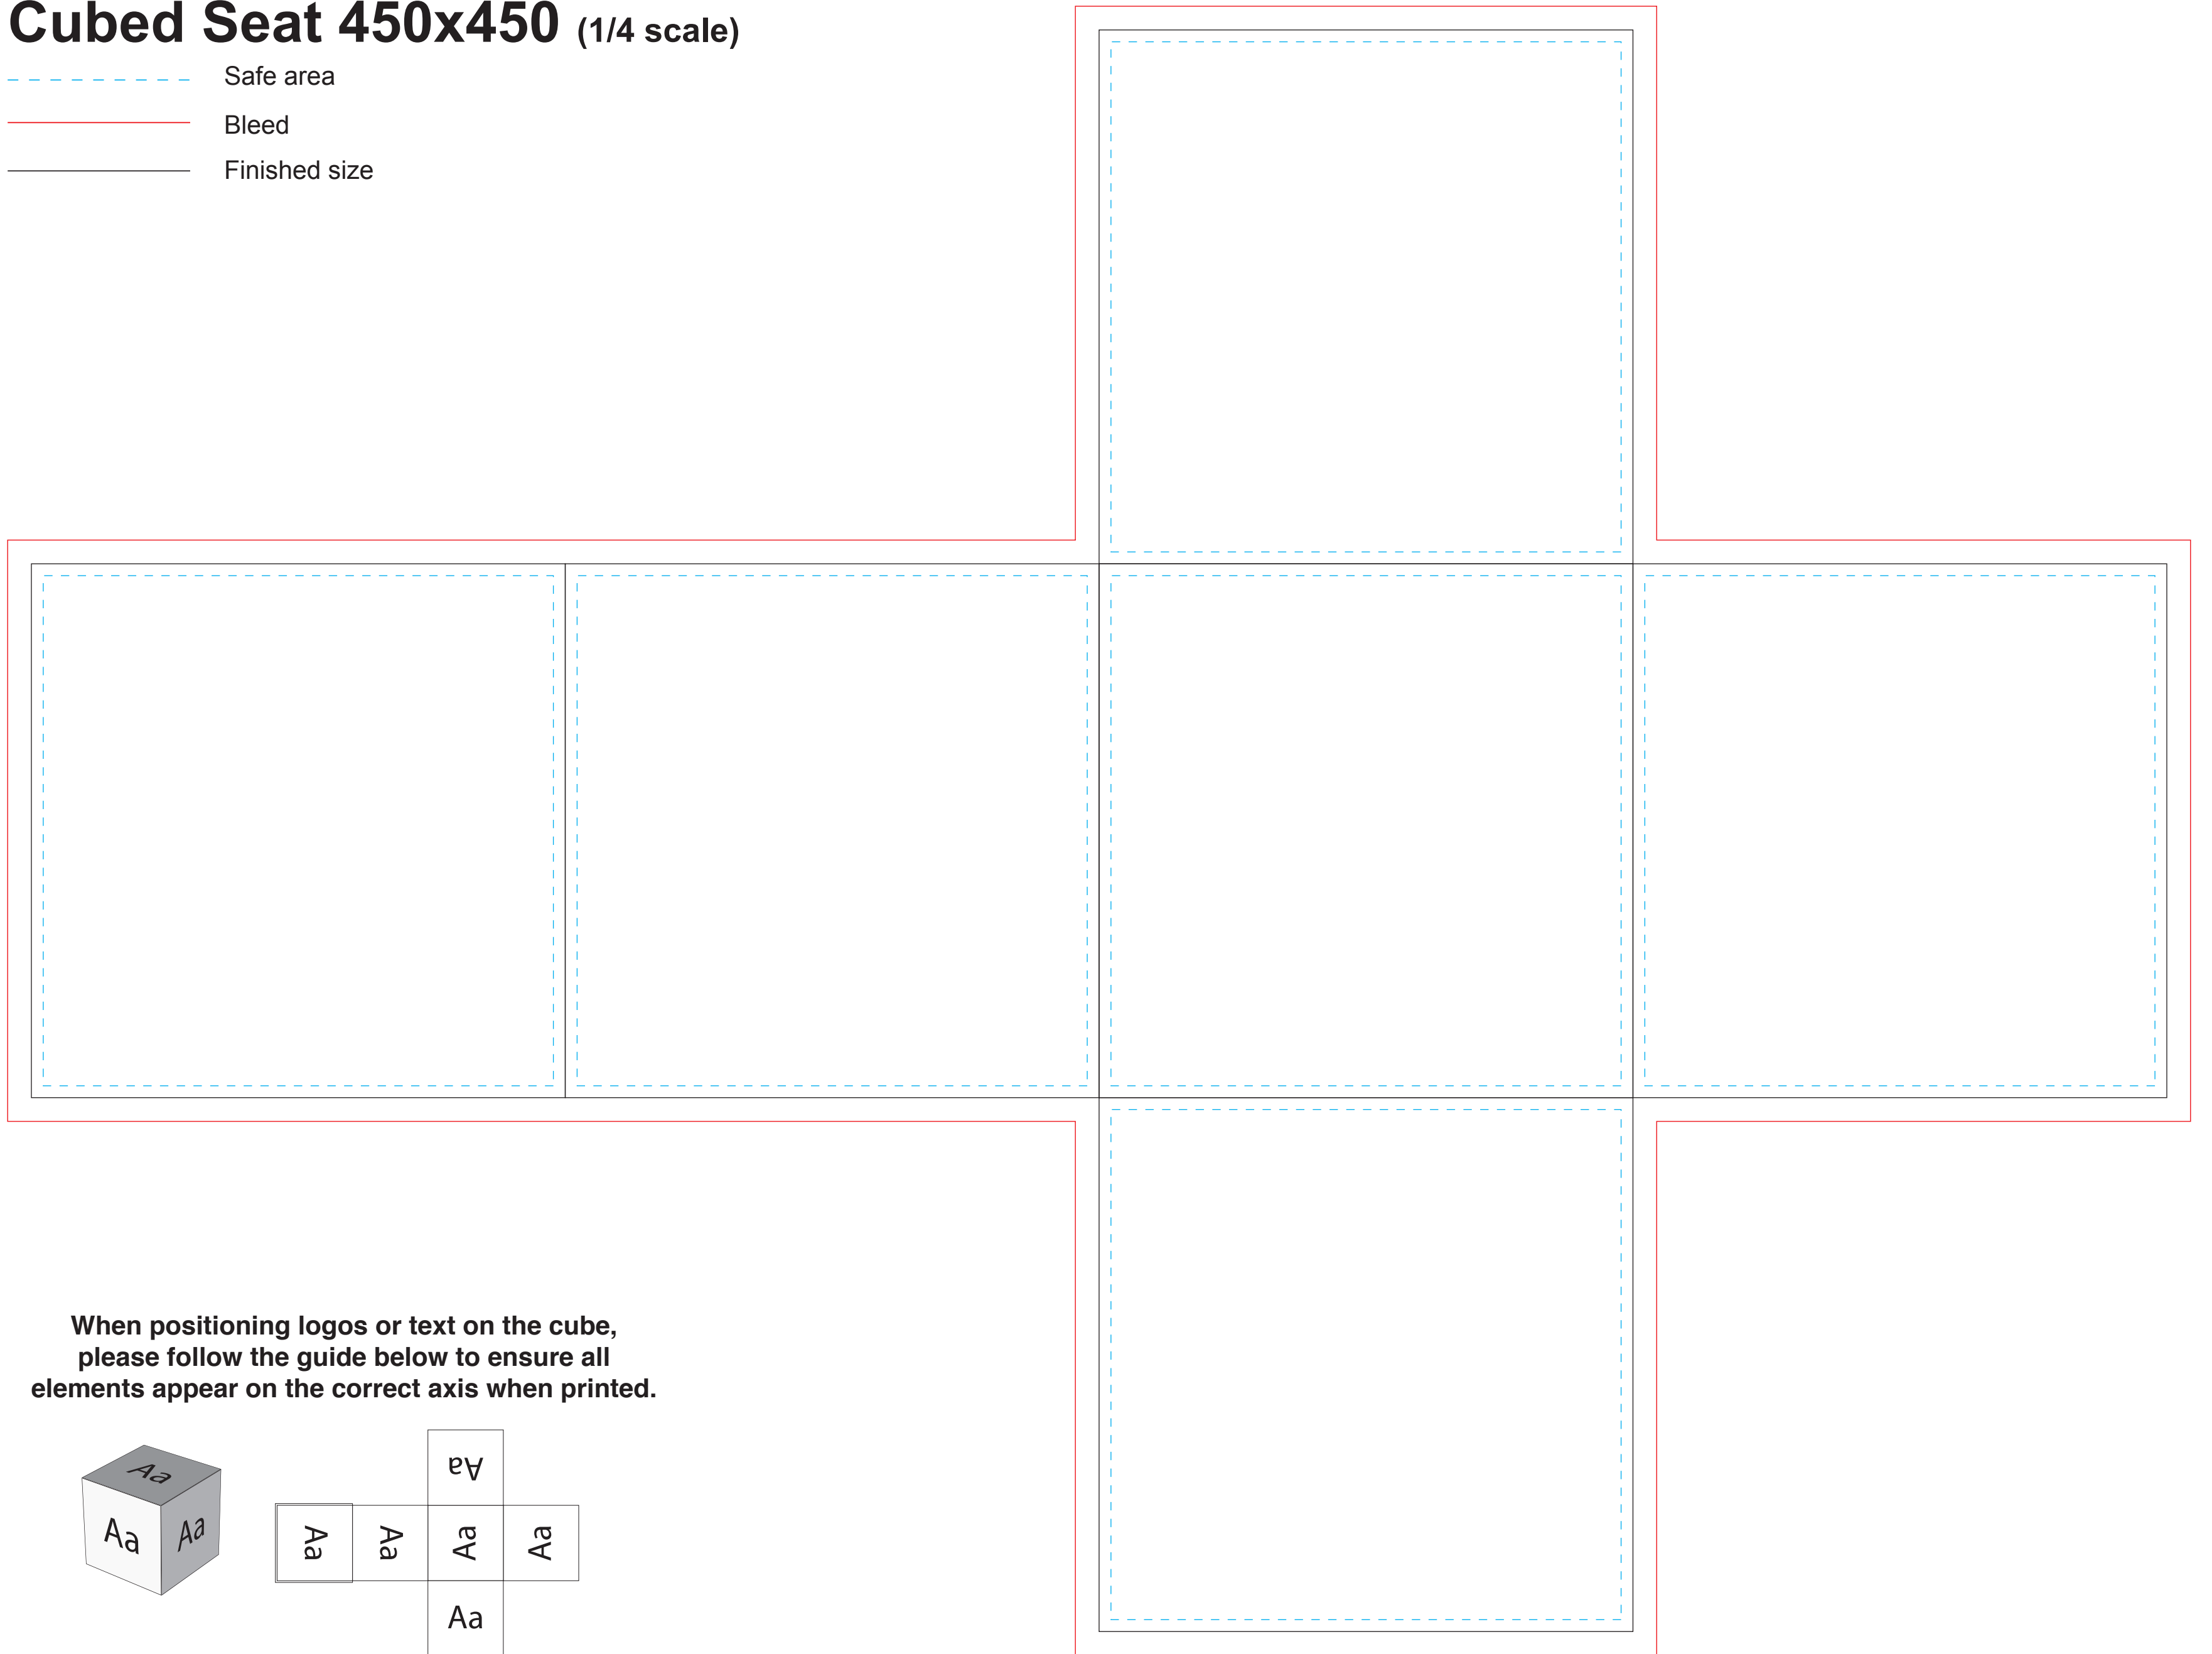

Cubed Seat 450x450 (1/4 scale)

- Safe area
- Bleed
- Finished size

When positioning logos or text on the cube, please follow the guide below to ensure all elements appear on the correct axis when printed.