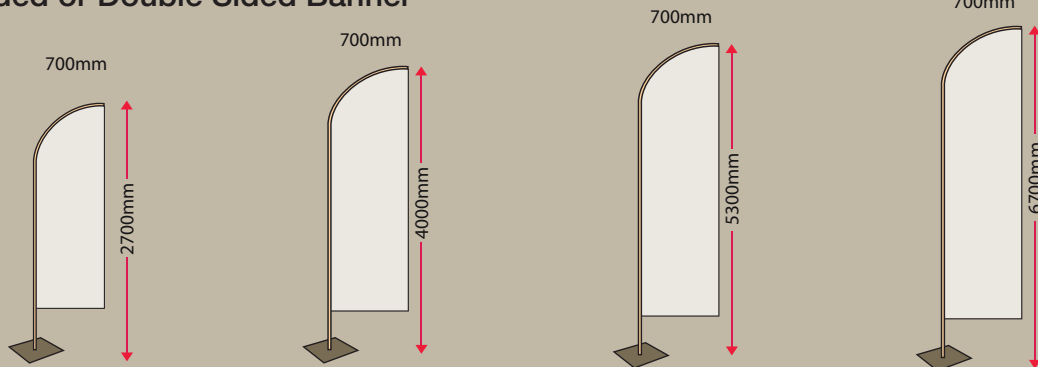

- Set up CMYK at 1/10th final size and 400dpi
- Supply a low resolution PDF for visual purposes
- If artwork set up in Photoshop, text/logos will not be vectored and will have some pixelation when printed full size,
- supply the layered Photoshop document (PSD file).

Wing Small

700 x 2700mm

Wing Medium

700 x 4000mm

Wing Large

700 x 5300mm

Wing Extra Large

700 x 6700mm