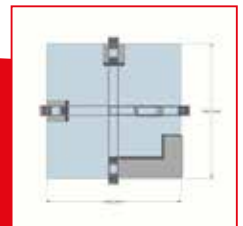

SST 007

3x2 Stand

£3,250+VAT

Stand Size: L:3000 x W:2000 x H:2360.5mm
 Substrate: Rigid or roll-able graphics
 Graphic Size: 11 SQM
 Beam Profile: Fusion

SST 008

4x4 Stand

£7,000+VAT

Stand Size: L:4000 x W:4000 x H:2360.5mm
 Substrate: Rigid or roll-able graphics
 Graphic Size: 19 SQM
 Beam Profile: Fusion

SST 009

6x6 Stand

£15,800+VAT

Stand Size: L:6000 x W:6000 x H:2850.5mm
 Substrate: Rigid or roll-able graphics
 Graphic Size: 56 SQM
 Beam Profile: Fusion

SST 010

3x3 Stand

£6,250+VAT

Stand Size: L:3000 x W:3000 x H:2973.5mm
 Substrate: Rigid or roll-able graphics
 Graphic Size: 20 SQM
 Beam Profile: Fusion