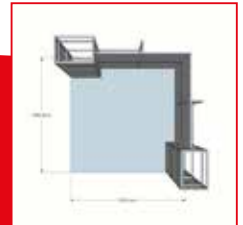

SST 009

6x6 Stand

£15,800+VAT

Stand Size: L:6000 x W:6000 x H:2850.5mm
 Substrate: Rigid or roll-able graphics
 Graphic Size: 56 SQM
 Beam Profile: Fusion

SST 010

3x3 Stand

£6,250+VAT

Stand Size: L:3000 x W:3000 x H:2973.5mm
 Substrate: Rigid or roll-able graphics
 Graphic Size: 20 SQM
 Beam Profile: Fusion

SST 011

4x3 Stand

£9,250+VAT

Stand Size: L:4000 x W:3000 x H:2360.5mm
 Substrate: Rigid or roll-able graphics
 Graphic Size: 32 SQM
 Beam Profile: Fusion

SST 012

3x1.5 Stand

£2,600+VAT

Stand Size: L:3000 x W:1500 x H:1993mm
 Substrate: Rigid or roll-able graphics
 Graphic Size: 10 SQM
 Beam Profile: Fusion