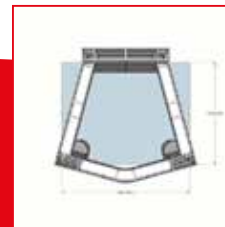

Beam Profile: Fusion

SST 019

5x4 Stand

£14,250+VAT

Stand Size: L:5000 x W:4000 x H:2973mm

Substrate: Rigid or roll-able graphics

Graphic Size: 40 SQM

Beam Profile: Fusion