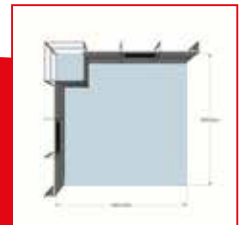

£5,200+VAT

Stand Size: L:3000 x W:3000 x H:2360.5mm
 Substrate: Rigid or roll-able graphics
 Graphic Size: 16 SQM
 Beam Profile: Fusion

SST 006

3x2 Stand

£3,900+VAT

Stand Size: L:4000 x W:4000 x H:2973mm
 Substrate: Rigid or roll-able graphics
 Graphic Size: 13 SQM
 Beam Profile: Fusion

SST 007

3x2 Stand

£3,250+VAT

Stand Size: L:3000 x W:2000 x H:2360.5mm
 Substrate: Rigid or roll-able graphics
 Graphic Size: 11 SQM
 Beam Profile: Fusion

SST 008

4x4 Stand

£7,000+VAT

Stand Size: L:4000 x W:4000 x H:2360.5mm
 Substrate: Rigid or roll-able graphics
 Graphic Size: 19 SQM
 Beam Profile: Fusion

SST 009

6x6 Stand

£15,800+VAT

Stand Size: L:6000 x W:6000 x H:2850.5mm
 Substrate: Rigid or roll-able graphics
 Graphic Size: 56 SQM
 Beam Profile: Fusion

SST 010

3x3 Stand

£6,250+VAT

Stand Size: L:3000 x W:3000 x H:2973.5mm
 Substrate: Rigid or roll-able graphics
 Graphic Size: 20 SQM
 Beam Profile: Fusion