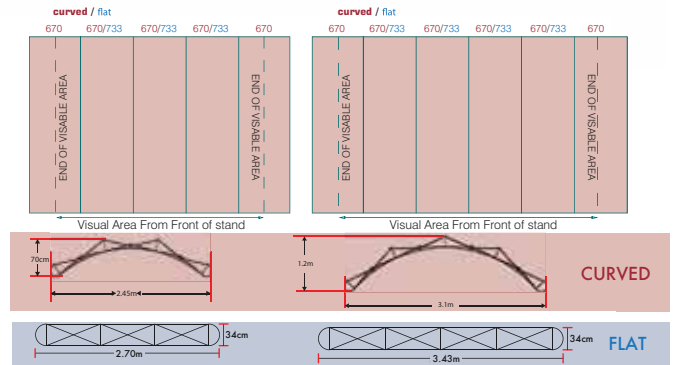

reddot design award
best of the best 2008

Features and benefits:

- Magnetic self locking device makes frame assembly quick and easy
- New magnetic fittings on bars make for simple set up
- Magnetic graphic fittings eliminate unsightly panel hooks
- Designed for seamless display
- Reinforced frame for a busy events calendar
- Lifetime manufacturer's warranty on hardware
- High Impact graphic panels supplied in individual sleeves
- Red Dot Design Award winner 2008 - www.red-dot.org
- Foldable magnetic bars reduces components for easier and quicker setup
- Setup within 10 minutes

Technical Specification:

3x3 25kg
4x3 28kg

Weight of frame, bars, graphic panels in standard moulded case

10 mins
Setup time

5
Day Delivery

"Lifetime"
Guarantee

From 25 kg
5

Accessories