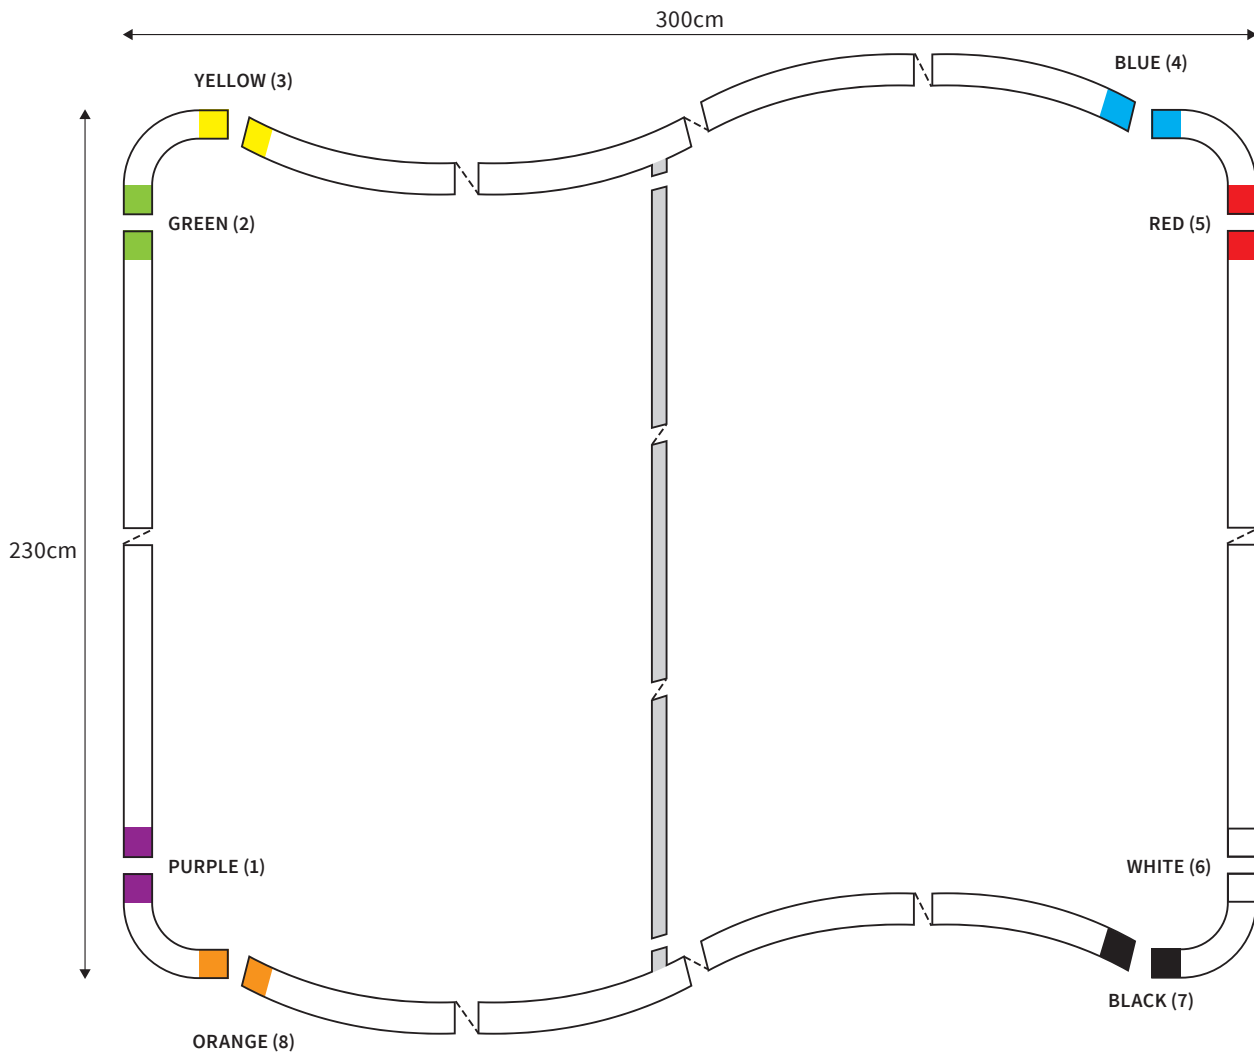

# MANUAL

**SHAPE** WAVE  
**WIDTH** 300cm  
**HEIGHT** 230cm

## PARTS LIST

	4x	<b>CORNER</b>
	2x	<b>TUBE HORIZONTAL ( ø 34mm )</b>
	2x	<b>TUBE VERTICAL ( ø 34mm )</b>
	1x	<b>TUBE SUPPORT ( ø 24mm )</b>