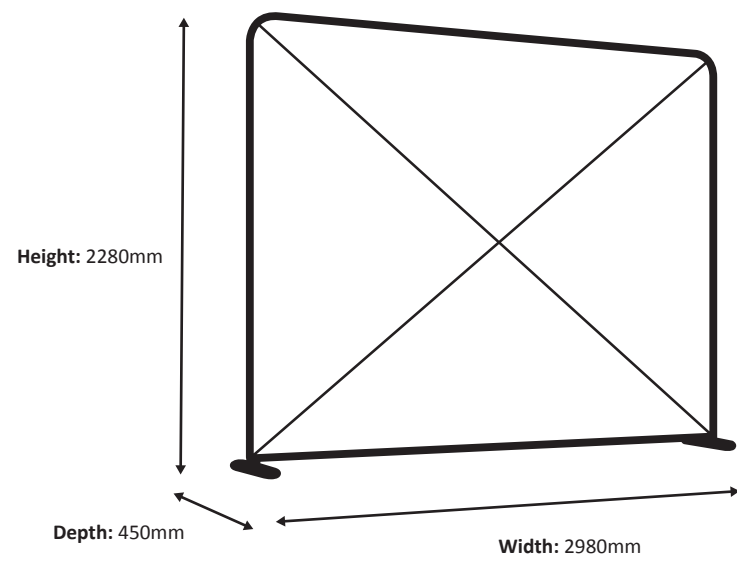

Zipper-Wall Straight 150 x 230cm Graphic (ZWS150-230G)

Specifications

Frame

Graphic

Actual size of graphic: 1480 * 2250 mm (W/H)

Zipper-Wall Straight 200 x 230cm Graphic (ZWS200-230G)

Specifications

Frame

Graphic

Actual size of graphic: 1980 * 2250 mm (W/H)

Zipper-Wall Straight 250 x 230cm Graphic (ZWS250-230G)

Specifications

Frame

Graphic

Actual size of graphic: 2480 * 2250 mm (W/H)

Zipper-Wall Straight 300 x 230cm Graphic (ZWS300-230G)

Specifications

Frame

Graphic

Actual size of graphic: 2980 * 2250 mm (W/H)

Zipper-Wall Straight 400 x 230cm Graphic (ZWS400-230G)

Specifications

Frame

Graphic

Actual size of graphic: 3980 * 2250 mm (W/H)

Zipper-Wall Straight 500 x 230cm Graphic (ZWS500-230G)

Specifications

Frame

Graphic

Actual size of graphic: 4980 * 2250 mm (W/H)

4980 mm

2250 mm