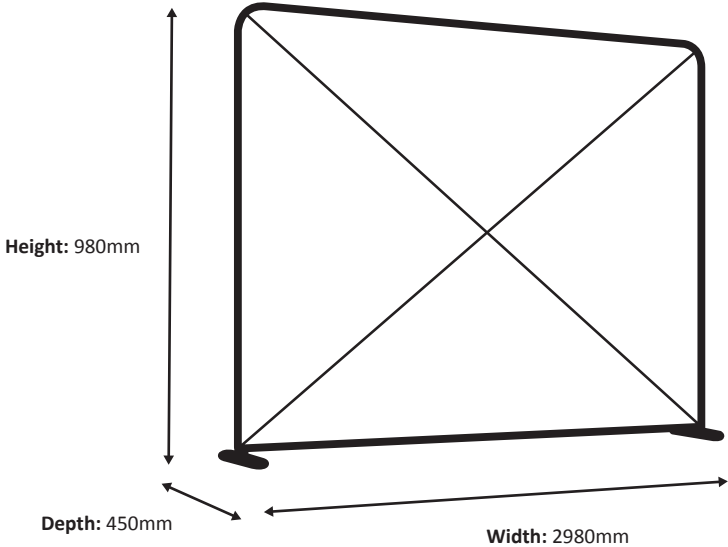

Frame

Graphic

Actual size of graphic: 2480 * 950 mm (W/H)

2480 mm

Scale 1:10

Zipper-Wall Straight 200 x 100cm Graphic (ZWS200-100G)

Specifications

Frame

Graphic

Actual size of graphic: 1980 * 950 mm (W/H)

Scale 1:10

Zipper-Wall Straight 400 x 100cm Graphic (ZWS400-100G)

Specifications

Frame

Graphic

Actual size of graphic: 3980 * 950 mm (W/H)

Scale 1:10

Zipper-Wall Straight 300 x 100cm Graphic (ZWS300-100G)

Specifications

Frame

Graphic

Actual size of graphic: 2980 * 950 mm (W/H)

Scale 1:10

Zipper-Wall Straight 500 x 100cm Graphic (ZWS500-100G)

Specifications

Frame

Graphic

Actual size of graphic: 4980 * 950 mm (W/H)

Scale 1:10

Zipper-Wall Straight 600 x 100cm Graphic (ZWS600-100G)

Graphical specifications

Frame