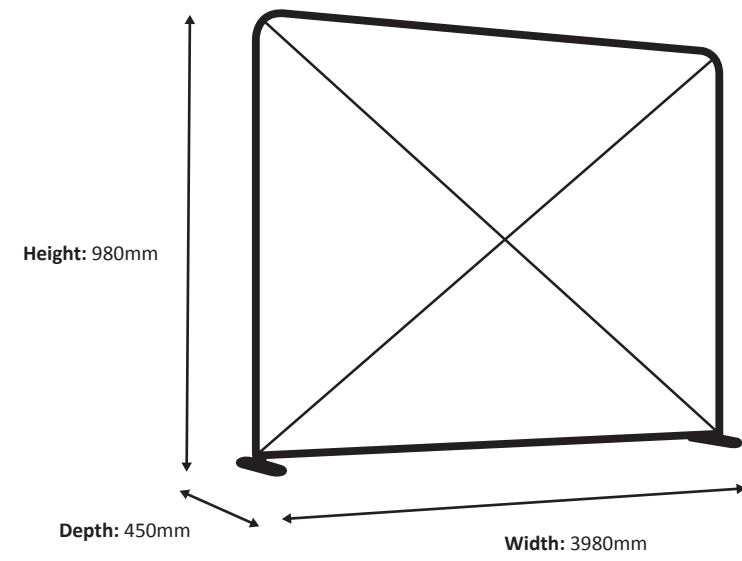

Frame

Graphic

Actual size of graphic: 2480 * 950 mm (W/H)

2480 mm

Scale 1:10

Zipper-Wall Straight 200 x 100cm Graphic (ZWS200-100G)

Specifications

Frame

Graphic

Actual size of graphic: 1980 * 950 mm (W/H)

Scale 1:10

Zipper-Wall Straight 400 x 100cm Graphic (ZWS400-100G)

Specifications

Frame

Graphic

Actual size of graphic: 3980 * 950 mm (W/H)

Scale 1:10

Zipper-Wall Straight 300 x 100cm Graphic (ZWS300-100G)

Specifications

Frame

Graphic

Actual size of graphic: 2980 * 950 mm (W/H)

Scale 1:10

Zipper-Wall Straight 500 x 100cm Graphic (ZWS500-100G)

Specifications

Frame

Graphic

Actual size of graphic: 4980 * 950 mm (W/H)

Scale 1:10

Zipper-Wall Straight 600 x 100cm Graphic (ZWS600-100G)

Graphical specifications

Frame