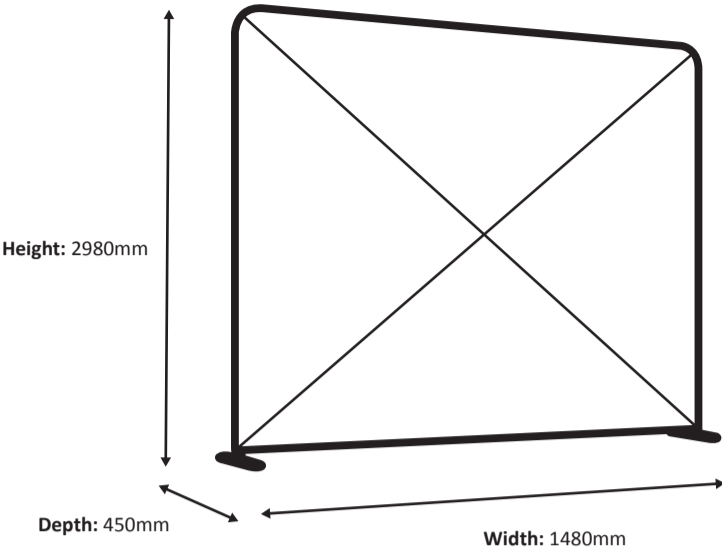

Zipper-Wall Straight 600 x 230cm Graphic (ZWS600-230G)

Specifications

Frame

Graphic

Actual size of graphic: 5980 * 2250 mm (W/H)

Zipper-Wall Straight 100 x 250cm Graphic (ZWS100-250G)

Specifications

Frame

Graphic

Actual size of graphic: 980 * 2450 mm (W/H)

Scale 1:10

Zipper-Wall Straight 150 x 250cm Graphic (ZWS150-250G)

Specifications

Frame

Graphic

Actual size of graphic: 1480 * 2450 mm (W/H)

Zipper-Wall Straight 200 x 250cm Graphic (ZWS200-250G)

Specifications

Frame

Graphic

Actual size of graphic: 1980 * 2450 mm (W/H)

Zipper-Wall Straight 100 x 300cm Graphic (ZWS100-300G)

Specifications

Frame

Graphic

Actual size of graphic: 980 * 2950 mm (W/H)

Zipper-Wall Straight 150 x 300cm Graphic (ZWS150-300G)

Specifications

Frame

Graphic

Actual size of graphic: 1480 * 2950 mm (W/H)

Zipper-Wall Straight 200 x 300cm Graphic (ZWS200-300G)