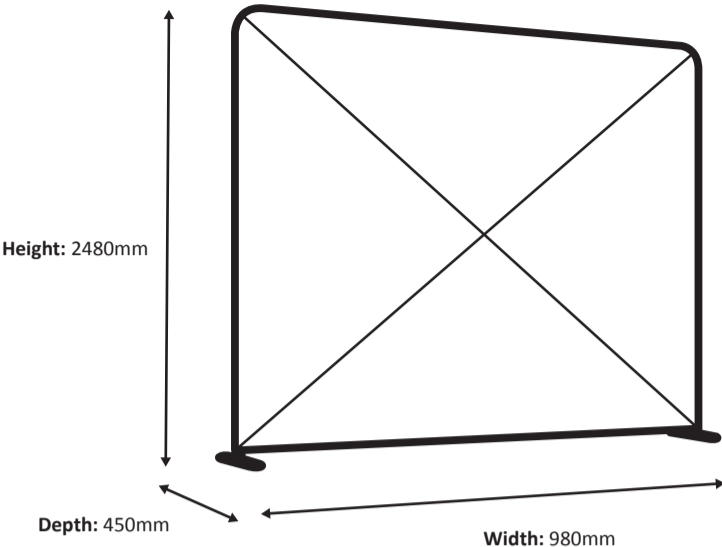

Actual size of graphic: 3980 * 2250 mm (W/H)

Zipper-Wall Straight 500 x 230cm Graphic (ZWS500-230G)

Specifications

Frame

Graphic

Actual size of graphic: 4980 * 2250 mm (W/H)

4980 mm

2250 mm

Zipper-Wall Straight 600 x 230cm Graphic (ZWS600-230G)

Specifications

Frame

Graphic

Actual size of graphic: 5980 * 2250 mm (W/H)

Zipper-Wall Straight 100 x 250cm Graphic (ZWS100-250G)

Specifications

Frame

Graphic

Actual size of graphic: 980 * 2450 mm (W/H)

Scale 1:10

Zipper-Wall Straight 150 x 250cm Graphic (ZWS150-250G)

Specifications

Frame

Graphic

Actual size of graphic: 1480 * 2450 mm (W/H)

Zipper-Wall Straight 200 x 250cm Graphic (ZWS200-250G)

Specifications

Frame

Graphic

Actual size of graphic: 1980 * 2450 mm (W/H)

Zipper-Wall Straight 100 x 300cm Graphic (ZWS100-300G)

Specifications

Frame