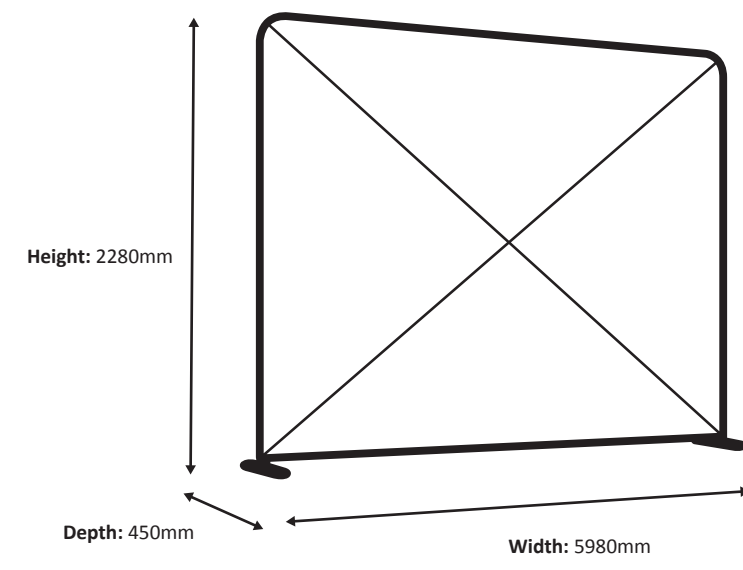

Specifications

Frame

Graphic

Actual size of graphic: 2980 * 2250 mm (W/H)

Zipper-Wall Straight 400 x 230cm Graphic (ZWS400-230G)

Specifications

Frame

Graphic

Actual size of graphic: 3980 * 2250 mm (W/H)

Zipper-Wall Straight 500 x 230cm Graphic (ZWS500-230G)

Specifications

Frame

Graphic

Actual size of graphic: 4980 * 2250 mm (W/H)

4980 mm

2250 mm

Zipper-Wall Straight 600 x 230cm Graphic (ZWS600-230G)

Specifications

Frame

Graphic

Actual size of graphic: 5980 * 2250 mm (W/H)

Zipper-Wall Straight 100 x 250cm Graphic (ZWS100-250G)

Specifications

Frame

Zipper-Wall Straight 200 x 250cm Graphic (ZWS200-250G)

Specifications

Frame

Graphic

Actual size of graphic: 1980 * 2450 mm (W/H)

Zipper-Wall Straight 100 x 300cm Graphic (ZWS100-300G)

Specifications

Frame