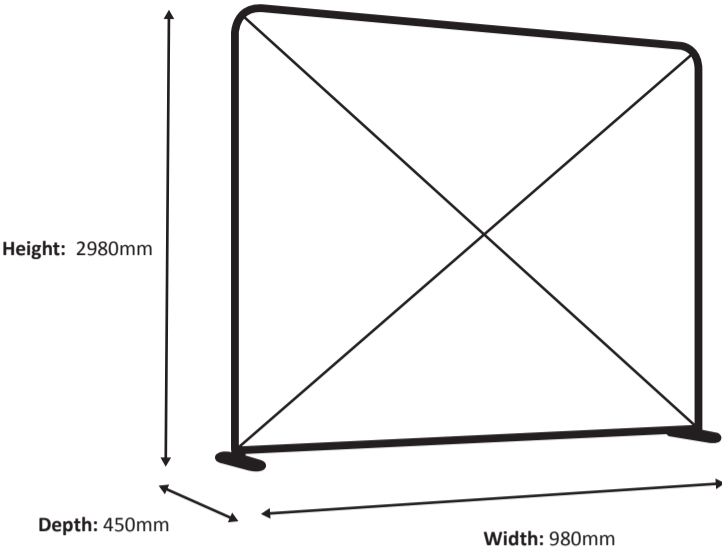

Zipper-Wall Straight 600 x 230cm Graphic (ZWS600-230G)

Specifications

Frame

Graphic

Actual size of graphic: 5980 * 2250 mm (W/H)

Zipper-Wall Straight 100 x 250cm Graphic (ZWS100-250G)

Specifications

Frame

Graphic

Actual size of graphic: 980 * 2450 mm (W/H)

Scale 1:10

Zipper-Wall Straight 150 x 250cm Graphic (ZWS150-250G)

Specifications

Frame

Graphic

Actual size of graphic: 1480 * 2450 mm (W/H)

Zipper-Wall Straight 200 x 250cm Graphic (ZWS200-250G)

Specifications

Frame

Graphic

Actual size of graphic: 1980 * 2450 mm (W/H)

Zipper-Wall Straight 100 x 300cm Graphic (ZWS100-300G)

Specifications

Frame

Graphic

Actual size of graphic: 980 * 2950 mm (W/H)

Zipper-Wall Straight 150 x 300cm Graphic (ZWS150-300G)

Specifications

Frame

Graphic

Actual size of graphic: 1480 * 2950 mm (W/H)

Zipper-Wall Straight 200 x 300cm Graphic (ZWS200-300G)