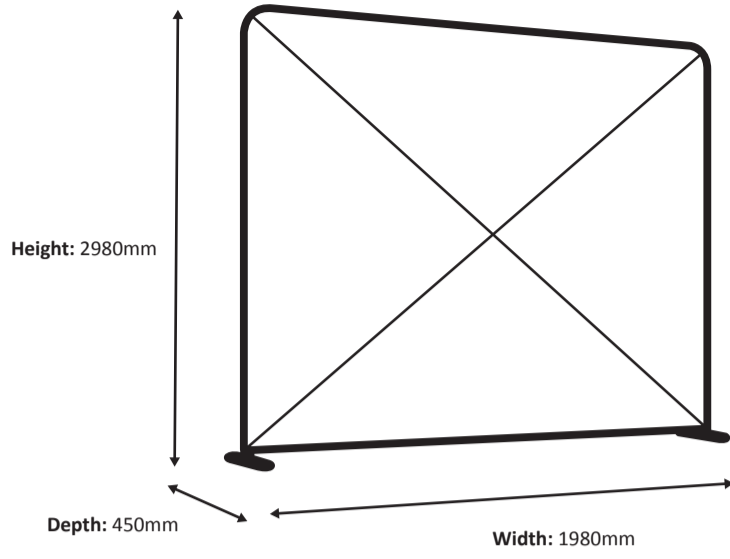

Zipper-Wall Straight 200 x 300cm Graphic (ZWS200-300G)

Specifications

Frame