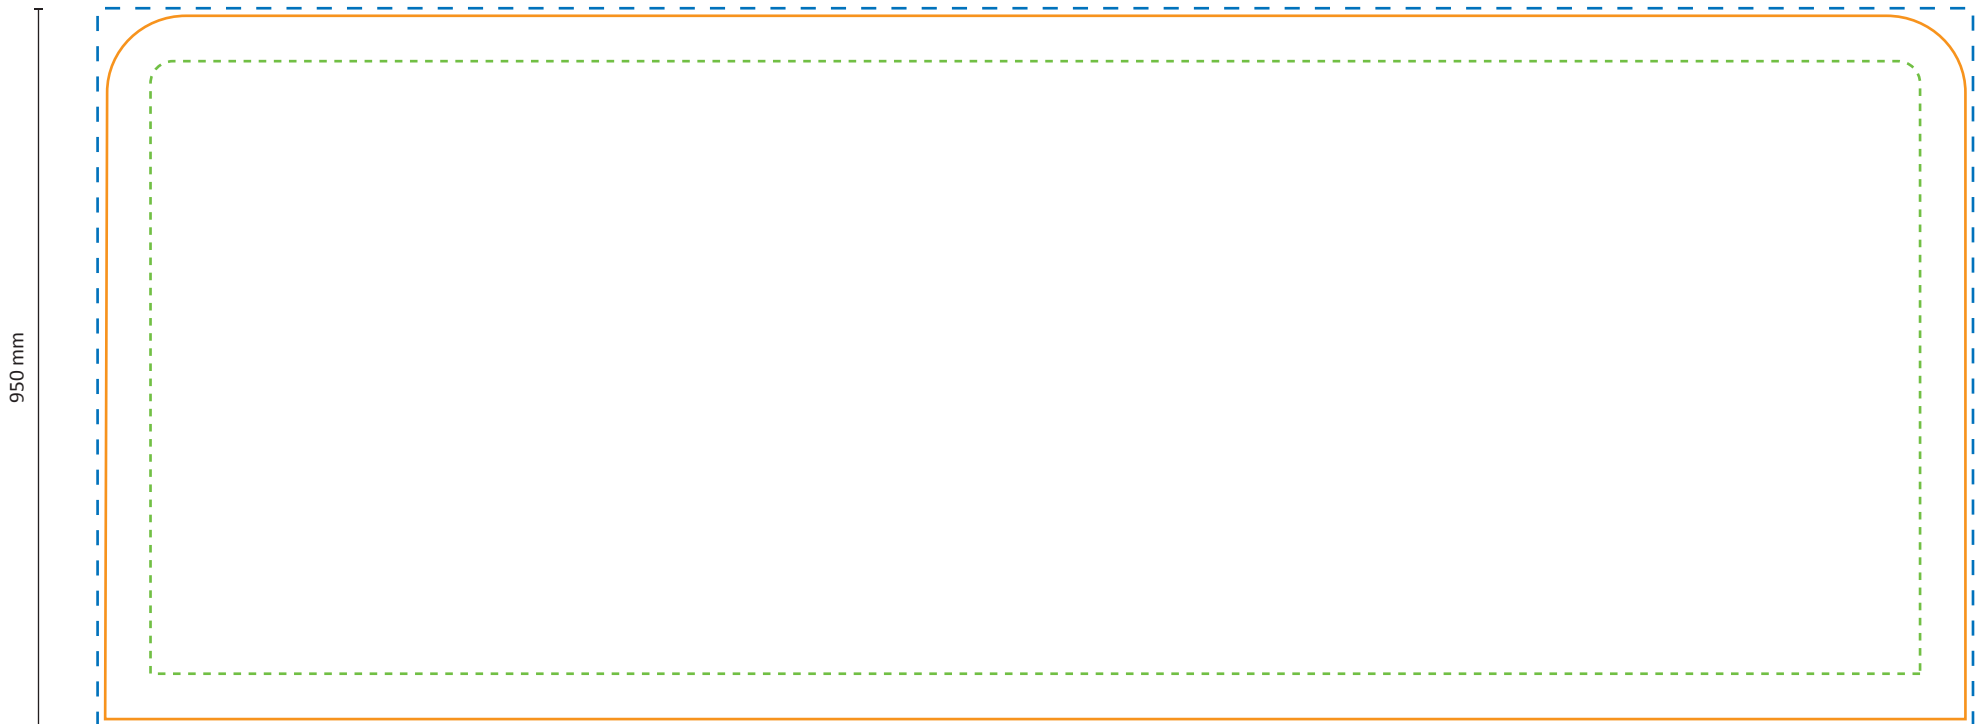

Dimensioning

- We always communicate in the sequence width first, then height (w x h).
- Files delivered in the correct ratio (w x h) will automatically be scaled to the requested format.
- Deviations in the ratio (w x h) up to 1.5% are automatically adjusted to the ordered size. If the deviation exceeds 1.5%, we will contact you.
- Image dimensions can deviate slightly due to stretch, shrinkage or the elastic properties of the material.

- 3: Supply on real size in PDF via E-mail / YouSendit / WeTransfer.

Zipper-Wall Straight 100 x 100cm Graphic (ZWS100-100G)

Specifications

Frame

Graphic

Actual size of graphic: 980 * 950 mm (W/H)

Scale 1:10

Zipper-Wall Straight 150x100cm Graphic (ZWS150-100G)

Specifications

Frame

Graphic

Actual size of graphic: 1480 * 950 mm (W/H)

Scale 1:10

Zipper-Wall Straight 250 x 100cm Graphic (ZWS250-100G)

Specifications

Frame

Graphic

Actual size of graphic: 2480 * 950 mm (W/H)

2480 mm

Scale 1:10

Zipper-Wall Straight 200 x 100cm Graphic (ZWS200-100G)

Specifications

Frame