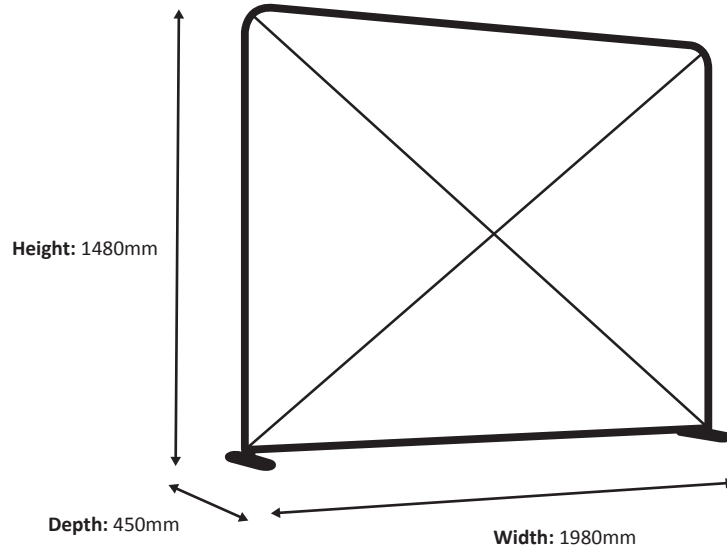

Specifications

Frame

Graphic

Actual size of graphic: 4980 * 950 mm (W/H)

Scale 1:10

Zipper-Wall Straight 600 x 100cm Graphic (ZWS600-100G)

Graphical specifications

Frame

Graphic

Actual size of graphic: 5980 * 950 mm (W/H)

Scale 1:10

Zipper-Wall Straight 100 x 150cm Graphic (ZWS100-150G)

Specifications

Frame

Graphic

Actual size of graphic: 980 * 1450 mm (W/H)

Scale 1:10

Zipper-Wall Straight 150 x 150cm Graphic (ZWS150-150G)

Specifications

Frame

Graphic

Actual size of graphic: 1480 * 1450 mm (W/H)

Scale 1:10

Zipper-Wall Straight 200 x 150cm Graphic (ZWS200-150G)

Specifications

Frame

Graphic

Actual size of graphic: 1980 * 1450 mm (W/H)

Scale 1:10

Zipper-Wall Straight 250 x 150cm Graphic (ZWS250-150G)

Specifications

Frame