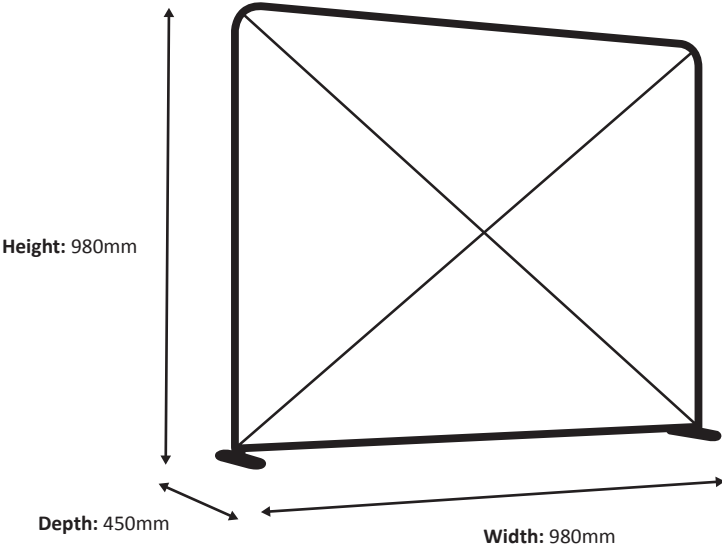

Dimensioning

- We always communicate in the sequence width first, then height (w x h).
- Files delivered in the correct ratio (w x h) will automatically be scaled to the requested format.
- Deviations in the ratio (w x h) up to 1.5% are automatically adjusted to the ordered size. If the deviation exceeds 1.5%, we will contact you.
- Image dimensions can deviate slightly due to stretch, shrinkage or the elastic properties of the material.

Zipper-Wall Straight

Graphical specifications

File set-up

The **blue line** is the outline of the document size.

Confection is done on the **orange line**. This is the final net size.

Important text and images should be placed within the **green line** because of the confection. The green and blue line are **7 cm** apart.

- 3: Supply on real size in PDF via E-mail / YouSendit / WeTransfer.

Zipper-Wall Straight 100 x 100cm Graphic (ZWS100-100G)

Specifications

Frame

Graphic

Actual size of graphic: 980 * 950 mm (W/H)

Scale 1:10

Zipper-Wall Straight 150x100cm Graphic (ZWS150-100G)

Specifications

Frame

Graphic

Actual size of graphic: 1480 * 950 mm (W/H)

Scale 1:10

Zipper-Wall Straight 250 x 100cm Graphic (ZWS250-100G)

Specifications