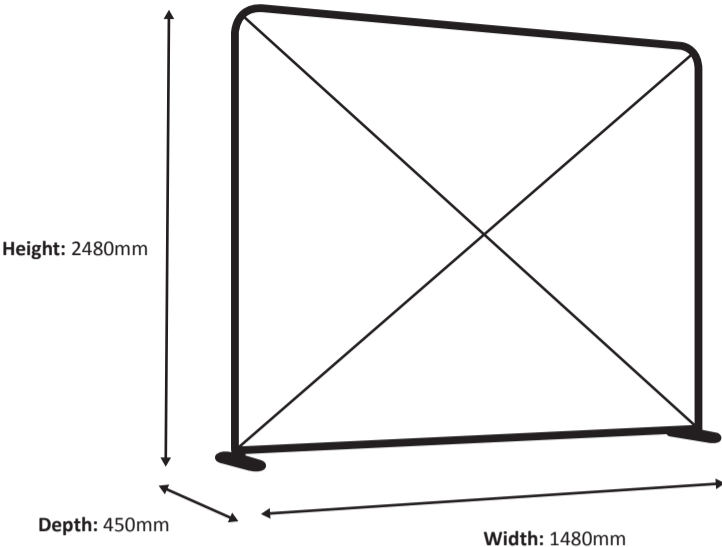

Zipper-Wall Straight 600 x 230cm Graphic (ZWS600-230G)

Specifications

Frame

Graphic

Actual size of graphic: 5980 * 2250 mm (W/H)

Zipper-Wall Straight 100 x 250cm Graphic (ZWS100-250G)

Specifications

Frame

Graphic

Actual size of graphic: 980 * 2450 mm (W/H)

Scale 1:10

Zipper-Wall Straight 150 x 250cm Graphic (ZWS150-250G)

Specifications

Frame

Graphic

Actual size of graphic: 1480 * 2450 mm (W/H)

Zipper-Wall Straight 200 x 250cm Graphic (ZWS200-250G)

Specifications

Frame

Graphic

Actual size of graphic: 1980 * 2450 mm (W/H)

Zipper-Wall Straight 100 x 300cm Graphic (ZWS100-300G)

Specifications

Frame

Graphic

Actual size of graphic: 980 * 2950 mm (W/H)

Zipper-Wall Straight 150 x 300cm Graphic (ZWS150-300G)

Specifications

Frame

Graphic

Actual size of graphic: 1480 * 2950 mm (W/H)

Zipper-Wall Straight 200 x 300cm Graphic (ZWS200-300G)