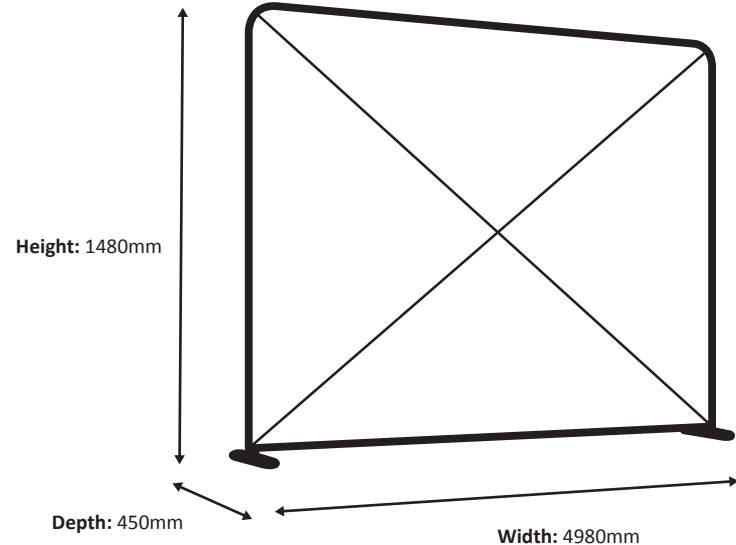

Specifications

Frame

Graphic

Actual size of graphic: 1980 * 1450 mm (W/H)

Scale 1:10

Zipper-Wall Straight 250 x 150cm Graphic (ZWS250-150G)

Specifications

Frame

Graphic

Actual size of graphic: 2480 * 1450 mm (W/H)

2480 mm

Scale 1:10

Zipper-Wall Straight 300 x 150cm Graphic (ZWS300-150G)

Specifications

Frame

Graphic

Actual size of graphic: 2980 * 1450 mm (W/H)

Scale 1:10

Zipper-Wall Straight 400 x 150cm Graphic (ZWS400-150G)

Specifications

Frame

Graphic

Actual size of graphic: 3980 * 1450 mm (W/H)

Zipper-Wall Straight 500 x 150cm Graphic (ZWS500-150G)

Specifications

Frame

Graphic

Actual size of graphic: 4980 * 1450 mm (W/H)

Zipper-Wall Straight 600 x 150cm Graphic (ZWS600-150G)

Specifications

Frame

Graphic