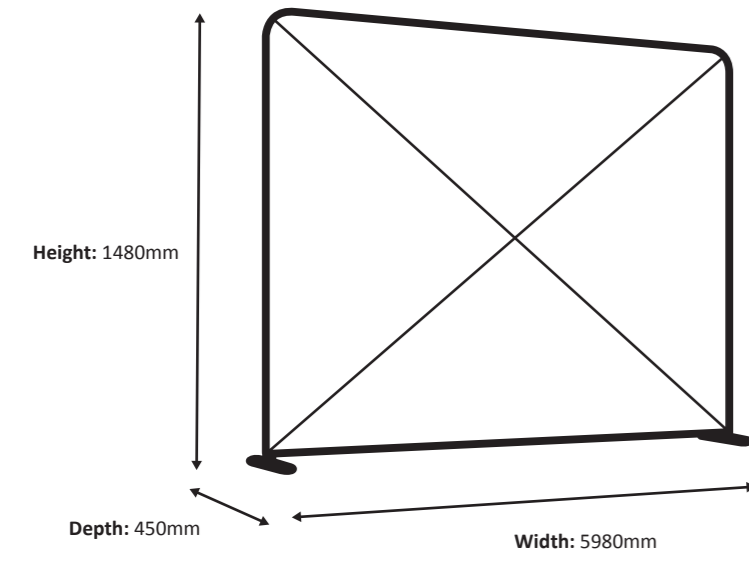

Actual size of graphic: 2980 * 1450 mm (W/H)

Scale 1:10

Zipper-Wall Straight 400 x 150cm Graphic (ZWS400-150G)

Specifications

Frame

Graphic

Actual size of graphic: 3980 * 1450 mm (W/H)

Zipper-Wall Straight 500 x 150cm Graphic (ZWS500-150G)

Specifications

Frame

Graphic

Actual size of graphic: 4980 * 1450 mm (W/H)

Zipper-Wall Straight 600 x 150cm Graphic (ZWS600-150G)

Specifications

Frame

Graphic

Actual size of graphic: 5980 * 1450 mm (W/H)

Scale 1:10

Zipper-Wall Straight 100 x 230cm Graphic (ZWS100-230G)

Specifications

Frame

Graphic

Actual size of graphic: 980 * 2250 mm (W/H)

Scale 1:10

Zipper-Wall Straight 150 x 230cm Graphic (ZWS150-230G)

Specifications

Frame

Graphic

Actual size of graphic: 1480 * 2250 mm (W/H)

Zipper-Wall Straight 200 x 230cm Graphic (ZWS200-230G)

Specifications

Frame