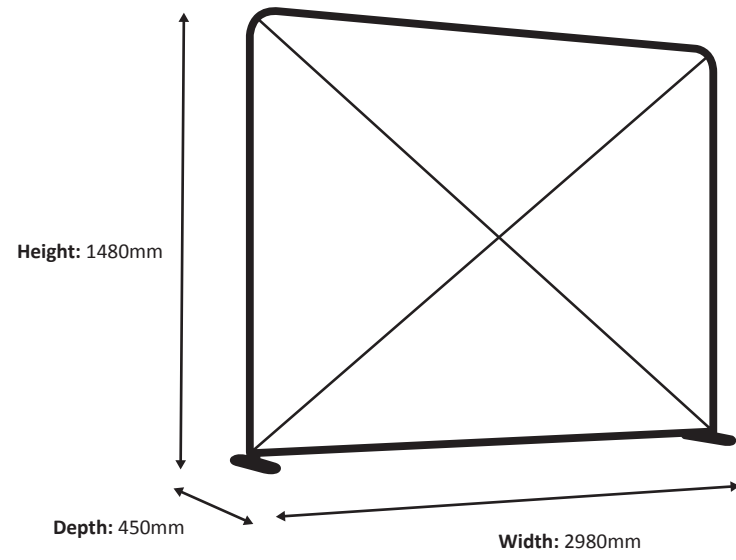

Specifications

Frame

Graphic

Actual size of graphic: 1980 * 1450 mm (W/H)

Scale 1:10

Zipper-Wall Straight 250 x 150cm Graphic (ZWS250-150G)

Specifications

Frame

Graphic

Actual size of graphic: 2480 * 1450 mm (W/H)

2480 mm

Scale 1:10

Zipper-Wall Straight 300 x 150cm Graphic (ZWS300-150G)

Specifications

Frame

Graphic

Actual size of graphic: 2980 * 1450 mm (W/H)

Scale 1:10

Zipper-Wall Straight 400 x 150cm Graphic (ZWS400-150G)

Specifications

Frame

Graphic

Actual size of graphic: 3980 * 1450 mm (W/H)

Zipper-Wall Straight 500 x 150cm Graphic (ZWS500-150G)

Specifications

Frame

Graphic

Actual size of graphic: 4980 * 1450 mm (W/H)

Zipper-Wall Straight 600 x 150cm Graphic (ZWS600-150G)

Specifications

Frame

Graphic