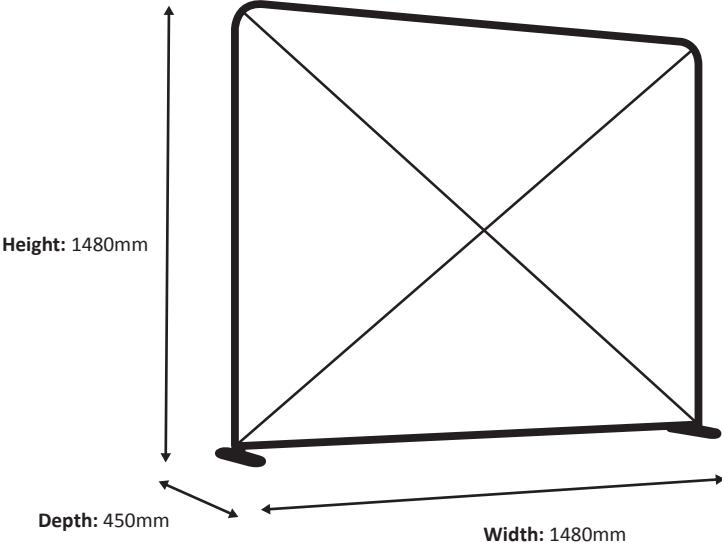

Scale 1:10

Zipper-Wall Straight 300 x 100cm Graphic (ZWS300-100G)

Specifications

Frame

Graphic

Actual size of graphic: 2980 * 950 mm (W/H)

Scale 1:10

Zipper-Wall Straight 500 x 100cm Graphic (ZWS500-100G)

Specifications

Frame

Graphic

Actual size of graphic: 4980 * 950 mm (W/H)

Scale 1:10

Zipper-Wall Straight 600 x 100cm Graphic (ZWS600-100G)

Graphical specifications

Frame

Graphic

Actual size of graphic: 5980 * 950 mm (W/H)

Scale 1:10

Zipper-Wall Straight 100 x 150cm Graphic (ZWS100-150G)

Specifications

Frame

Graphic

Actual size of graphic: 980 * 1450 mm (W/H)

Scale 1:10

Zipper-Wall Straight 150 x 150cm Graphic (ZWS150-150G)

Specifications

Frame

Graphic

Actual size of graphic: 1480 * 1450 mm (W/H)

Scale 1:10

Zipper-Wall Straight 200 x 150cm Graphic (ZWS200-150G)