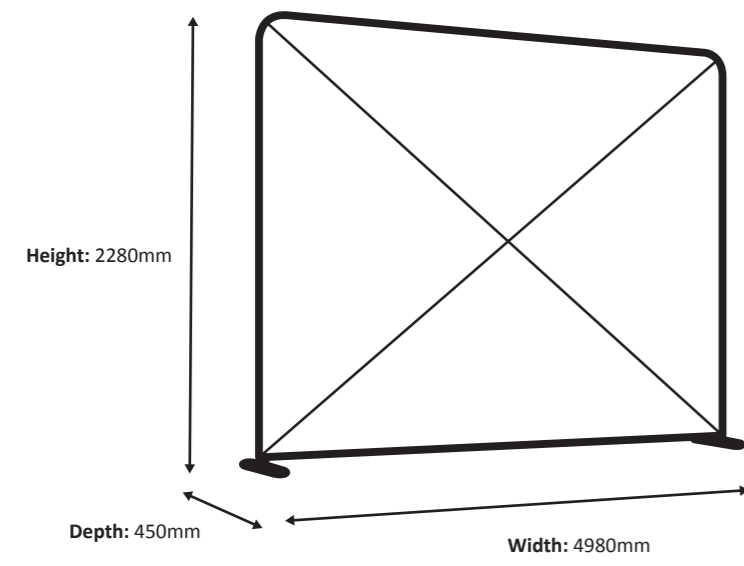

Graphic

Actual size of graphic: 1980 * 2250 mm (W/H)

Zipper-Wall Straight 250 x 230cm Graphic (ZWS250-230G)

Specifications

Frame

Graphic

Actual size of graphic: 2480 * 2250 mm (W/H)

Zipper-Wall Straight 300 x 230cm Graphic (ZWS300-230G)

Specifications

Frame

Graphic

Actual size of graphic: 2980 * 2250 mm (W/H)

Zipper-Wall Straight 400 x 230cm Graphic (ZWS400-230G)

Specifications

Frame

Graphic

Actual size of graphic: 3980 * 2250 mm (W/H)

Zipper-Wall Straight 500 x 230cm Graphic (ZWS500-230G)

Specifications

Frame

Graphic

Actual size of graphic: 4980 * 2250 mm (W/H)

4980 mm

2250 mm

Zipper-Wall Straight 600 x 230cm Graphic (ZWS600-230G)

Specifications

Frame

Graphic

Actual size of graphic: 5980 * 2250 mm (W/H)

Zipper-Wall Straight 100 x 250cm Graphic (ZWS100-250G)

Specifications

Frame