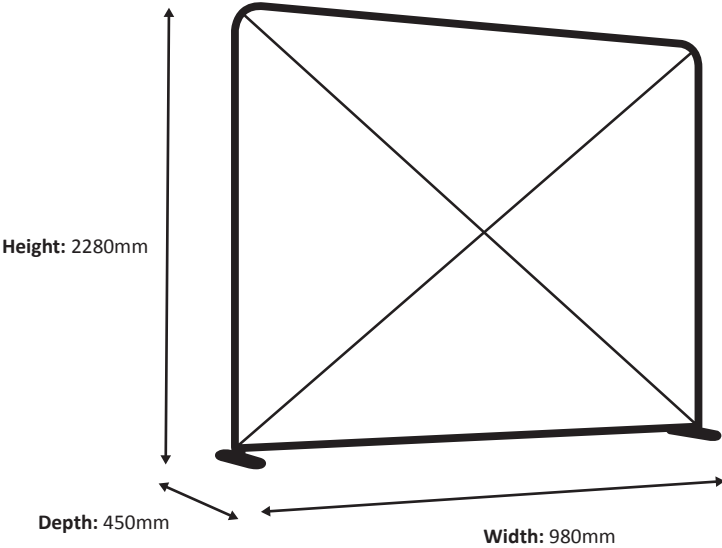

Specifications

Frame

Graphic

Actual size of graphic: 4980 * 1450 mm (W/H)

Zipper-Wall Straight 600 x 150cm Graphic (ZWS600-150G)

Specifications

Frame

Graphic

Actual size of graphic: 5980 * 1450 mm (W/H)

Scale 1:10

Zipper-Wall Straight 100 x 230cm Graphic (ZWS100-230G)

Specifications

Frame

Graphic

Actual size of graphic: 980 * 2250 mm (W/H)

Scale 1:10

Zipper-Wall Straight 150 x 230cm Graphic (ZWS150-230G)

Specifications

Frame

Graphic

Actual size of graphic: 1480 * 2250 mm (W/H)

Zipper-Wall Straight 200 x 230cm Graphic (ZWS200-230G)

Specifications

Frame

Graphic

Actual size of graphic: 1980 * 2250 mm (W/H)

Zipper-Wall Straight 250 x 230cm Graphic (ZWS250-230G)

Specifications

Frame

Graphic

Actual size of graphic: 2480 * 2250 mm (W/H)

Zipper-Wall Straight 300 x 230cm Graphic (ZWS300-230G)