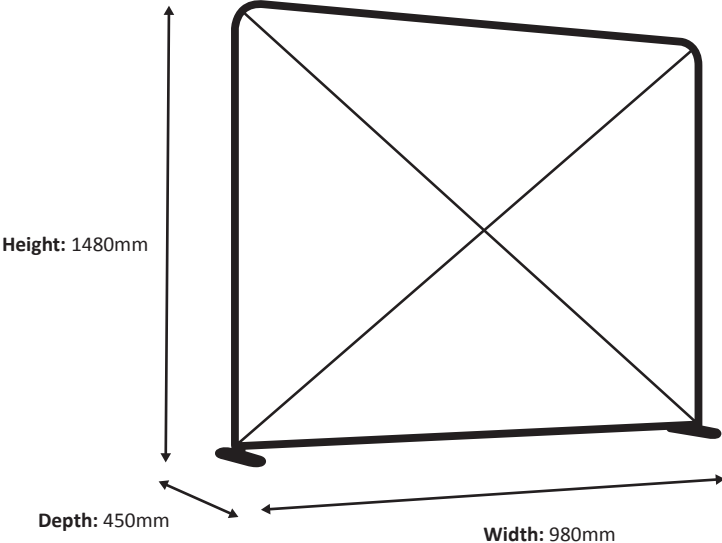

Scale 1:10

Zipper-Wall Straight 300 x 100cm Graphic (ZWS300-100G)

Specifications

Frame

Graphic

Actual size of graphic: 2980 * 950 mm (W/H)

Scale 1:10

Zipper-Wall Straight 500 x 100cm Graphic (ZWS500-100G)

Specifications

Frame

Graphic

Actual size of graphic: 4980 * 950 mm (W/H)

Scale 1:10

Zipper-Wall Straight 600 x 100cm Graphic (ZWS600-100G)

Graphical specifications

Frame

Graphic

Actual size of graphic: 5980 * 950 mm (W/H)

Scale 1:10

Zipper-Wall Straight 100 x 150cm Graphic (ZWS100-150G)

Specifications

Frame

Graphic

Actual size of graphic: 980 * 1450 mm (W/H)

Scale 1:10

Zipper-Wall Straight 150 x 150cm Graphic (ZWS150-150G)

Specifications

Frame

Graphic

Actual size of graphic: 1480 * 1450 mm (W/H)

Scale 1:10

Zipper-Wall Straight 200 x 150cm Graphic (ZWS200-150G)