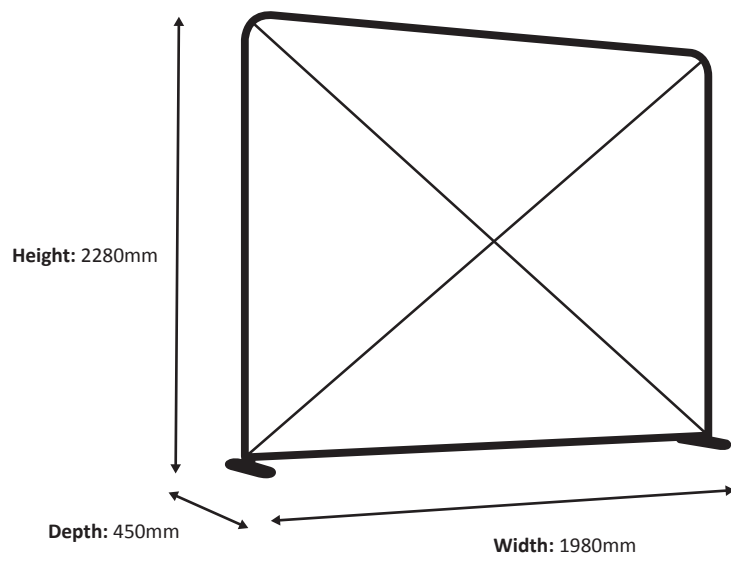

Actual size of graphic: 5980 * 1450 mm (W/H)

Scale 1:10

Zipper-Wall Straight 100 x 230cm Graphic (ZWS100-230G)

Specifications

Frame

Graphic

Actual size of graphic: 980 * 2250 mm (W/H)

Scale 1:10

Zipper-Wall Straight 150 x 230cm Graphic (ZWS150-230G)

Specifications

Frame

Graphic

Actual size of graphic: 1480 * 2250 mm (W/H)

Zipper-Wall Straight 200 x 230cm Graphic (ZWS200-230G)

Specifications

Frame

Graphic

Actual size of graphic: 1980 * 2250 mm (W/H)

Zipper-Wall Straight 250 x 230cm Graphic (ZWS250-230G)

Specifications

Frame

Graphic

Actual size of graphic: 2480 * 2250 mm (W/H)

Zipper-Wall Straight 300 x 230cm Graphic (ZWS300-230G)

Specifications

Frame

Graphic

Actual size of graphic: 2980 * 2250 mm (W/H)

Zipper-Wall Straight 400 x 230cm Graphic (ZWS400-230G)

Specifications

Frame

Graphic