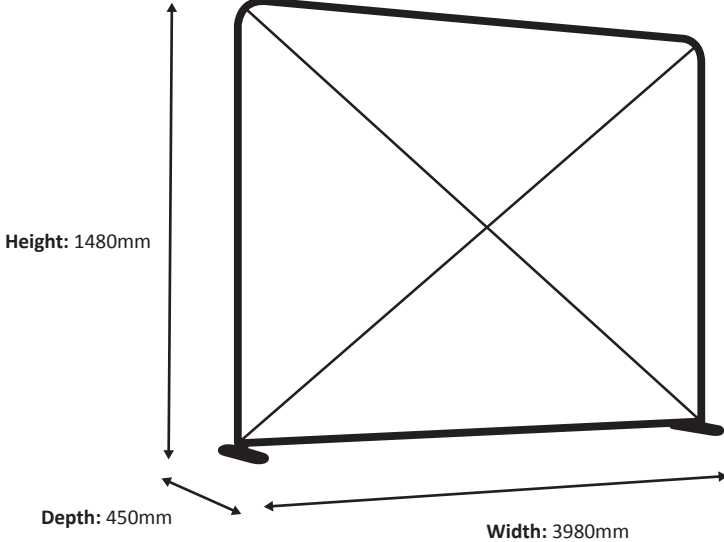

Specifications

Frame

Graphic

Actual size of graphic: 1980 * 1450 mm (W/H)

Scale 1:10

Zipper-Wall Straight 250 x 150cm Graphic (ZWS250-150G)

Specifications

Frame

Graphic

Actual size of graphic: 2480 * 1450 mm (W/H)

2480 mm

Scale 1:10

Zipper-Wall Straight 300 x 150cm Graphic (ZWS300-150G)

Specifications

Frame

Graphic

Actual size of graphic: 2980 * 1450 mm (W/H)

Scale 1:10

Zipper-Wall Straight 400 x 150cm Graphic (ZWS400-150G)

Specifications

Frame

Graphic

Actual size of graphic: 3980 * 1450 mm (W/H)

Zipper-Wall Straight 500 x 150cm Graphic (ZWS500-150G)

Specifications

Frame

Graphic

Actual size of graphic: 4980 * 1450 mm (W/H)

Zipper-Wall Straight 600 x 150cm Graphic (ZWS600-150G)

Specifications

Frame

Graphic