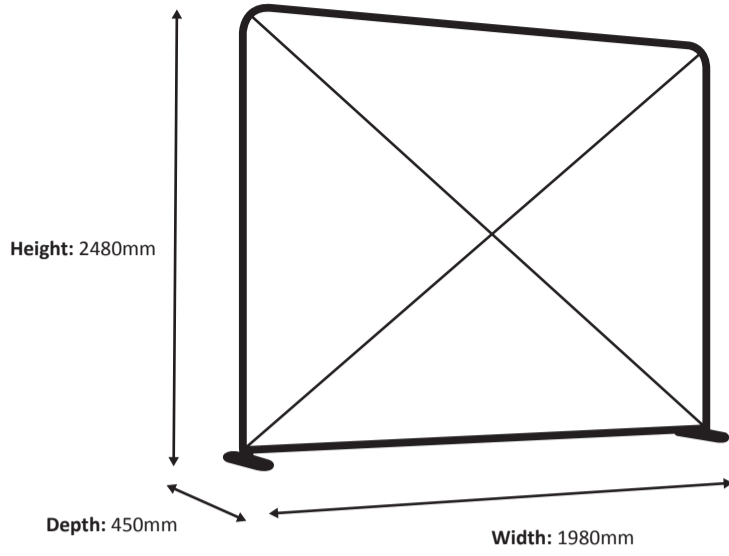

Zipper-Wall Straight 600 x 230cm Graphic (ZWS600-230G)

Specifications

Frame

Graphic

Actual size of graphic: 5980 * 2250 mm (W/H)

Zipper-Wall Straight 100 x 250cm Graphic (ZWS100-250G)

Specifications

Frame

Graphic

Actual size of graphic: 980 * 2450 mm (W/H)

Scale 1:10

Zipper-Wall Straight 150 x 250cm Graphic (ZWS150-250G)

Specifications

Frame

Graphic

Actual size of graphic: 1480 * 2450 mm (W/H)

Zipper-Wall Straight 200 x 250cm Graphic (ZWS200-250G)

Specifications

Frame

Graphic

Actual size of graphic: 1980 * 2450 mm (W/H)

Zipper-Wall Straight 100 x 300cm Graphic (ZWS100-300G)

Specifications

Frame

Graphic

Actual size of graphic: 980 * 2950 mm (W/H)

Zipper-Wall Straight 150 x 300cm Graphic (ZWS150-300G)

Specifications

Frame

Graphic

Actual size of graphic: 1480 * 2950 mm (W/H)

Zipper-Wall Straight 200 x 300cm Graphic (ZWS200-300G)