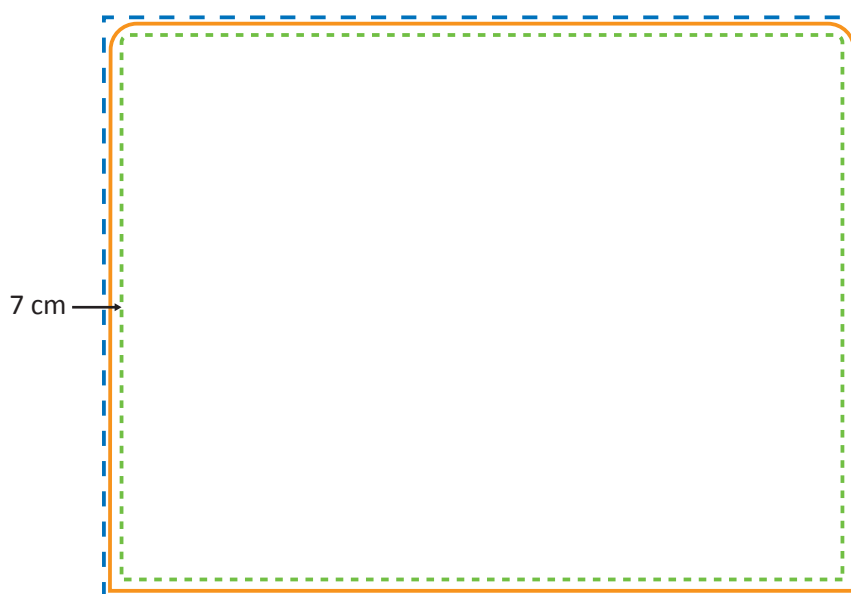

Dimensioning

- We always communicate in the sequence width first, then height (w x h).
- Files delivered in the correct ratio (w x h) will automatically be scaled to the requested format.
- Deviations in the ratio (w x h) up to 1.5% are automatically adjusted to the ordered size. If the deviation exceeds 1.5%, we will contact you.
- Image dimensions can deviate slightly due to stretch, shrinkage or the elastic properties of the material.

Zipper-Wall Straight

Graphical specifications

File set-up

The **blue line** is the outline of the document size.

Confection is done on the **orange line**. This is the final net size.

Important text and images should be placed within the **green line** because of the confection. The green and blue line are **7 cm** apart.

- 3: Supply on real size in PDF via E-mail / YouSendit / WeTransfer.

Zipper-Wall Straight 100 x 100cm Graphic (ZWS100-100G)

Specifications

Frame

Graphic

Actual size of graphic: 980 * 950 mm (W/H)

Scale 1:10

Zipper-Wall Straight 150x100cm Graphic (ZWS150-100G)

Specifications

Frame

Graphic

Actual size of graphic: 1480 * 950 mm (W/H)

Scale 1:10

Zipper-Wall Straight 250 x 100cm Graphic (ZWS250-100G)

Specifications