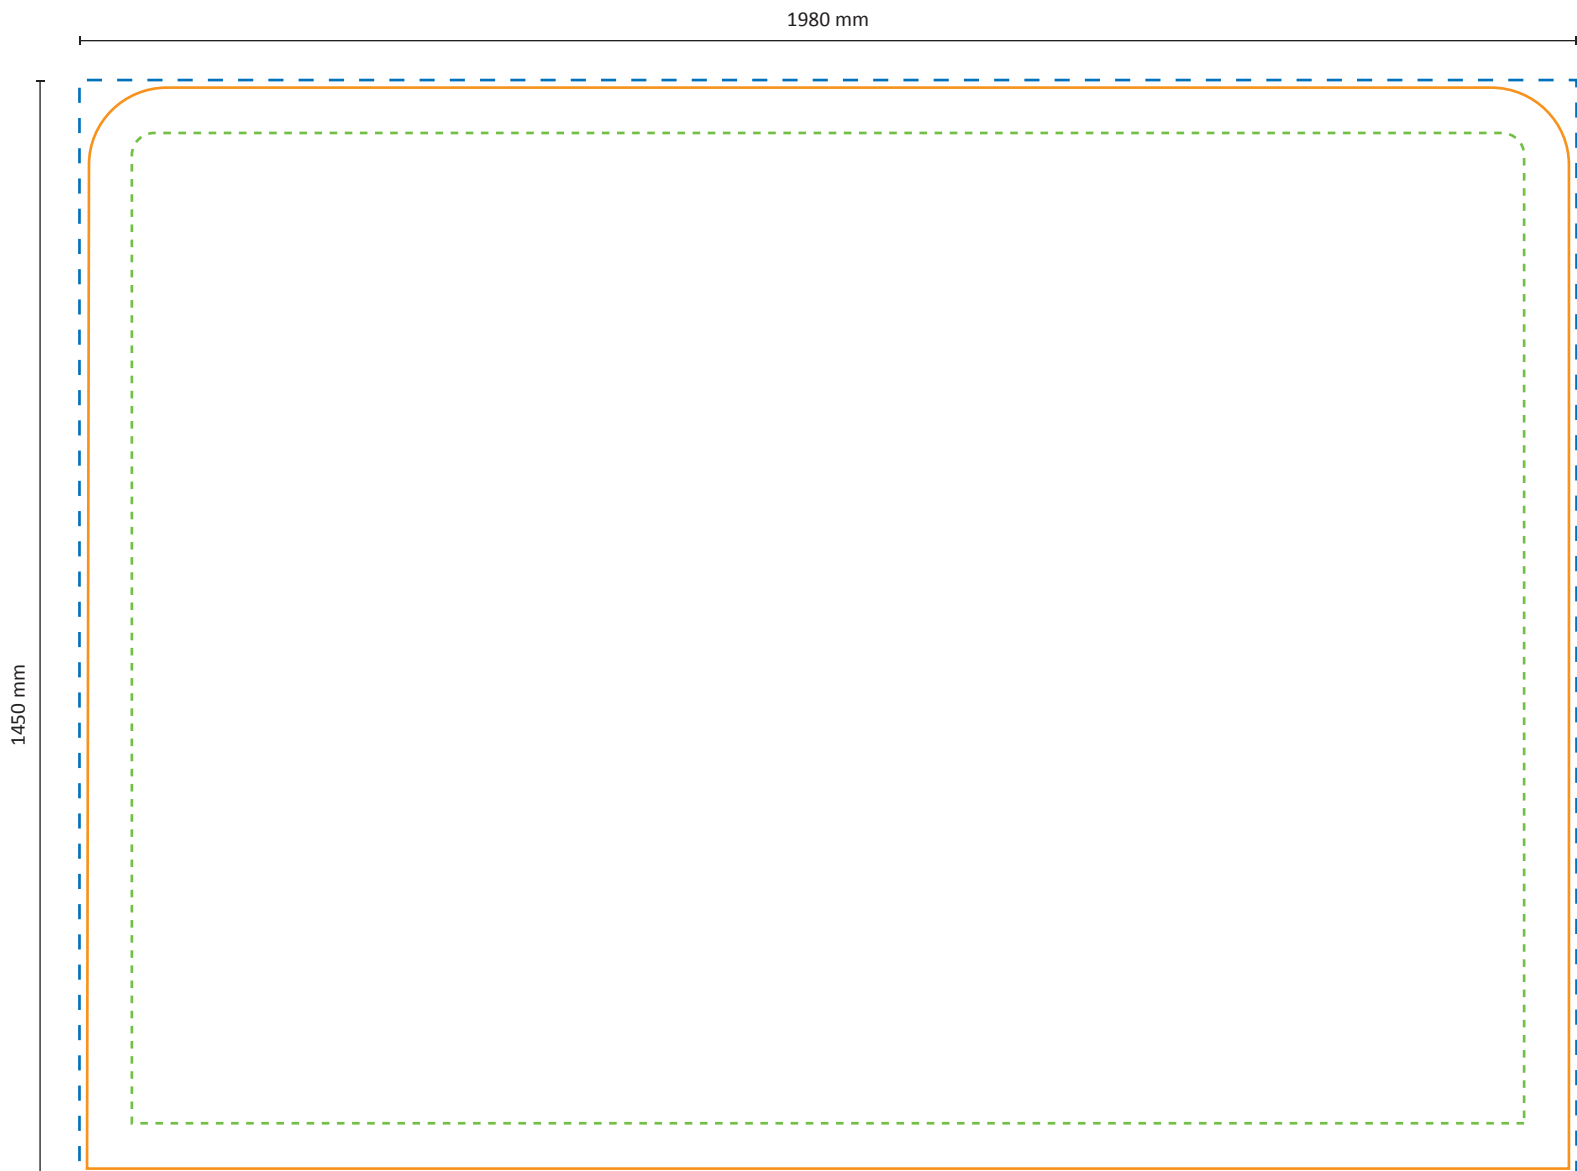

Graphic

Actual size of graphic: 5980 * 950 mm (W/H)

Scale 1:10

Zipper-Wall Straight 100 x 150cm Graphic (ZWS100-150G)

Specifications

Frame

Graphic

Actual size of graphic: 980 * 1450 mm (W/H)

Scale 1:10

Zipper-Wall Straight 150 x 150cm Graphic (ZWS150-150G)

Specifications

Frame

Graphic

Actual size of graphic: 1480 * 1450 mm (W/H)

Scale 1:10

Zipper-Wall Straight 200 x 150cm Graphic (ZWS200-150G)

Specifications

Frame

Graphic

Actual size of graphic: 1980 * 1450 mm (W/H)

Scale 1:10

Zipper-Wall Straight 250 x 150cm Graphic (ZWS250-150G)

Specifications

Frame

Actual size of graphic: 2980 * 1450 mm (W/H)

Scale 1:10

Zipper-Wall Straight 400 x 150cm Graphic (ZWS400-150G)

Specifications

Frame

Graphic

Actual size of graphic: 3980 * 1450 mm (W/H)

Zipper-Wall Straight 500 x 150cm Graphic (ZWS500-150G)