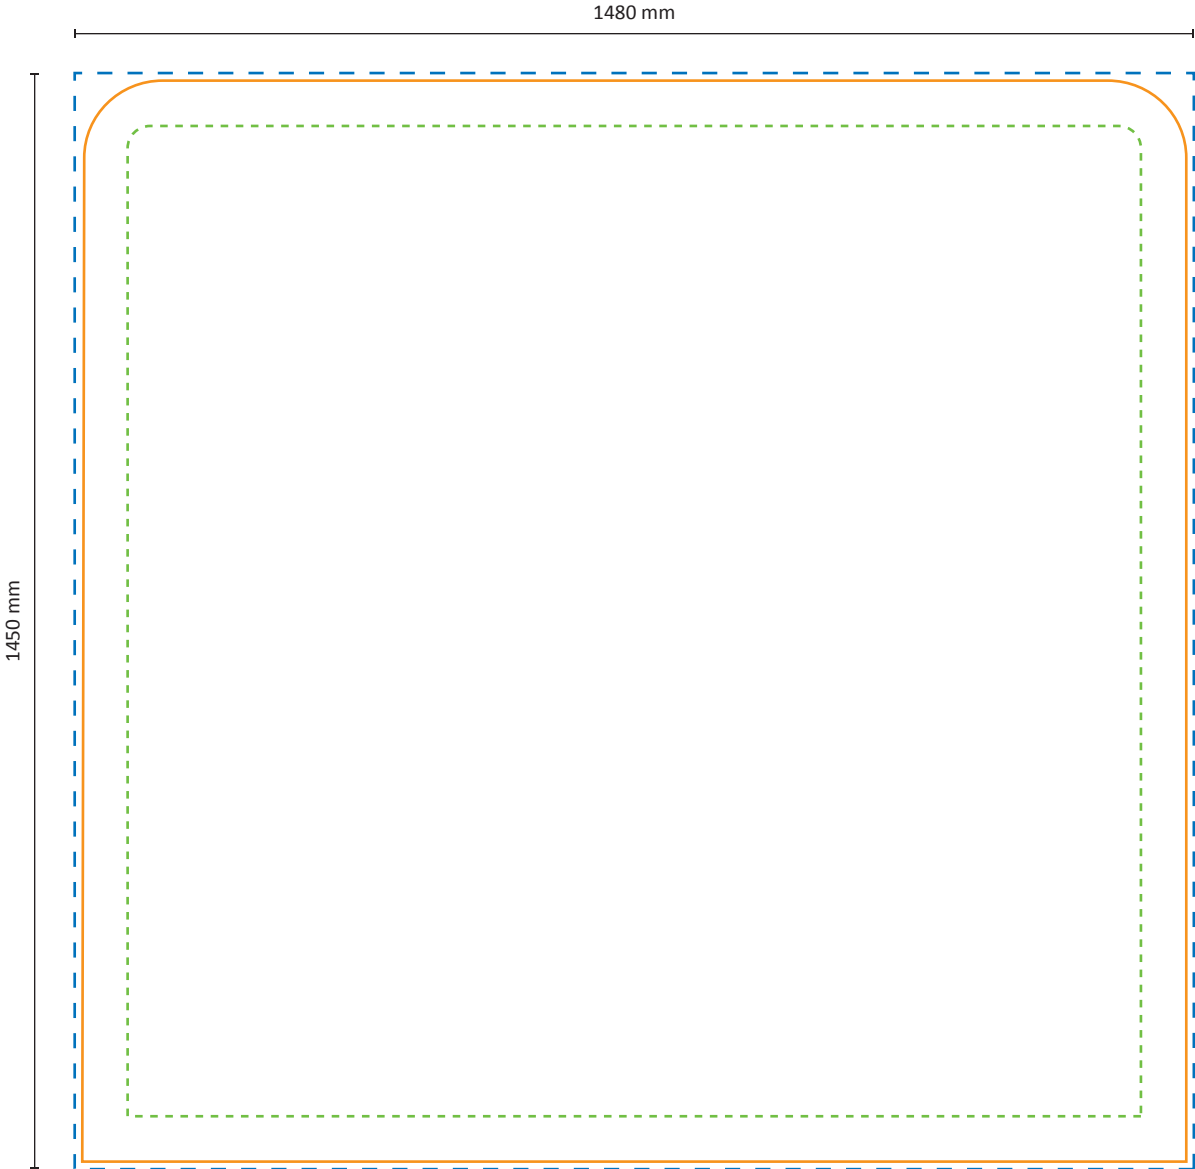

Specifications

Frame

Graphic

Actual size of graphic: 4980 * 950 mm (W/H)

Scale 1:10

Zipper-Wall Straight 600 x 100cm Graphic (ZWS600-100G)

Graphical specifications

Frame

Graphic

Actual size of graphic: 5980 * 950 mm (W/H)

Scale 1:10

Zipper-Wall Straight 100 x 150cm Graphic (ZWS100-150G)

Specifications

Frame

Graphic

Actual size of graphic: 980 * 1450 mm (W/H)

Scale 1:10

Zipper-Wall Straight 150 x 150cm Graphic (ZWS150-150G)

Specifications

Frame

Graphic

Actual size of graphic: 1480 * 1450 mm (W/H)

Scale 1:10

Zipper-Wall Straight 200 x 150cm Graphic (ZWS200-150G)

Specifications

Frame

Graphic

Actual size of graphic: 1980 * 1450 mm (W/H)

Scale 1:10

Zipper-Wall Straight 250 x 150cm Graphic (ZWS250-150G)

Specifications

Frame