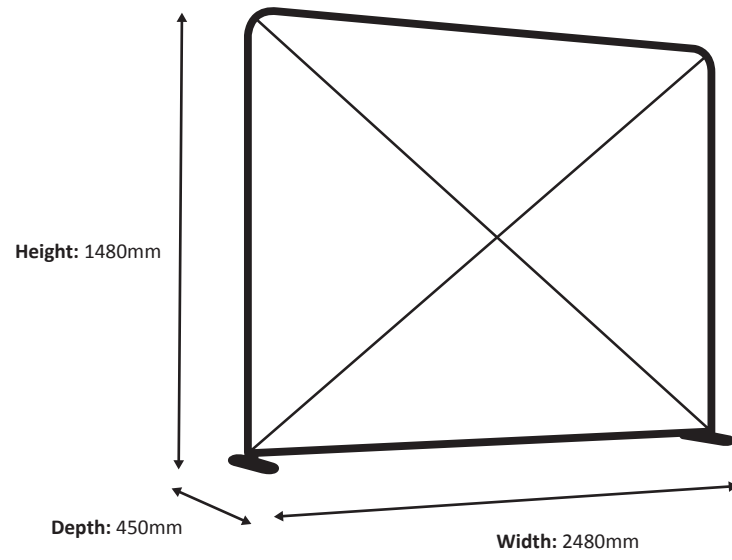

Graphic

Actual size of graphic: 5980 * 950 mm (W/H)

Scale 1:10

Zipper-Wall Straight 100 x 150cm Graphic (ZWS100-150G)

Specifications

Frame

Graphic

Actual size of graphic: 980 * 1450 mm (W/H)

Scale 1:10

Zipper-Wall Straight 150 x 150cm Graphic (ZWS150-150G)

Specifications

Frame

Graphic

Actual size of graphic: 1480 * 1450 mm (W/H)

Scale 1:10

Zipper-Wall Straight 200 x 150cm Graphic (ZWS200-150G)

Specifications

Frame

Graphic

Actual size of graphic: 1980 * 1450 mm (W/H)

Scale 1:10

Zipper-Wall Straight 250 x 150cm Graphic (ZWS250-150G)

Specifications

Frame

Graphic

Actual size of graphic: 2480 * 1450 mm (W/H)

2480 mm

Scale 1:10

Zipper-Wall Straight 300 x 150cm Graphic (ZWS300-150G)

Specifications

Frame

Graphic