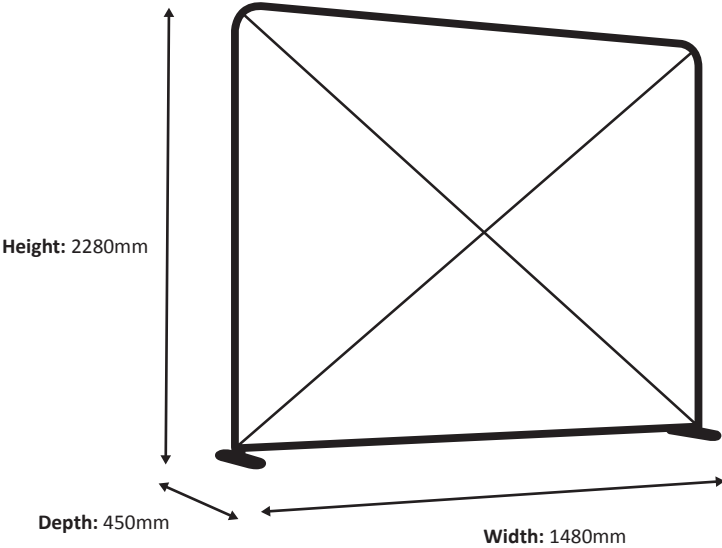

Specifications

Frame

Graphic

Actual size of graphic: 4980 * 1450 mm (W/H)

Zipper-Wall Straight 600 x 150cm Graphic (ZWS600-150G)

Specifications

Frame

Graphic

Actual size of graphic: 5980 * 1450 mm (W/H)

Scale 1:10

Zipper-Wall Straight 100 x 230cm Graphic (ZWS100-230G)

Specifications

Frame

Graphic

Actual size of graphic: 980 * 2250 mm (W/H)

Scale 1:10

Zipper-Wall Straight 150 x 230cm Graphic (ZWS150-230G)

Specifications

Frame

Graphic

Actual size of graphic: 1480 * 2250 mm (W/H)

Zipper-Wall Straight 200 x 230cm Graphic (ZWS200-230G)

Specifications

Frame

Graphic

Actual size of graphic: 1980 * 2250 mm (W/H)

Zipper-Wall Straight 250 x 230cm Graphic (ZWS250-230G)

Specifications

Frame

Graphic

Actual size of graphic: 2480 * 2250 mm (W/H)

Zipper-Wall Straight 300 x 230cm Graphic (ZWS300-230G)