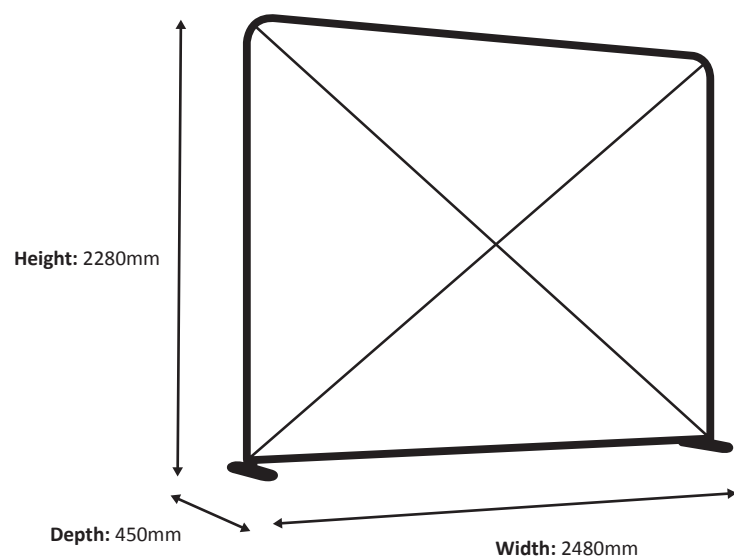

Zipper-Wall Straight 150 x 230cm Graphic (ZWS150-230G)

Specifications

Frame

Graphic

Actual size of graphic: 1480 * 2250 mm (W/H)

Zipper-Wall Straight 200 x 230cm Graphic (ZWS200-230G)

Specifications

Frame

Graphic

Actual size of graphic: 1980 * 2250 mm (W/H)

Zipper-Wall Straight 250 x 230cm Graphic (ZWS250-230G)

Specifications

Frame

Graphic

Actual size of graphic: 2480 * 2250 mm (W/H)

Zipper-Wall Straight 300 x 230cm Graphic (ZWS300-230G)

Specifications

Frame

Graphic

Actual size of graphic: 2980 * 2250 mm (W/H)

Zipper-Wall Straight 400 x 230cm Graphic (ZWS400-230G)

Specifications

Frame

Graphic

Actual size of graphic: 3980 * 2250 mm (W/H)

Zipper-Wall Straight 500 x 230cm Graphic (ZWS500-230G)

Specifications

Frame

Graphic

Actual size of graphic: 4980 * 2250 mm (W/H)

4980 mm

2250 mm