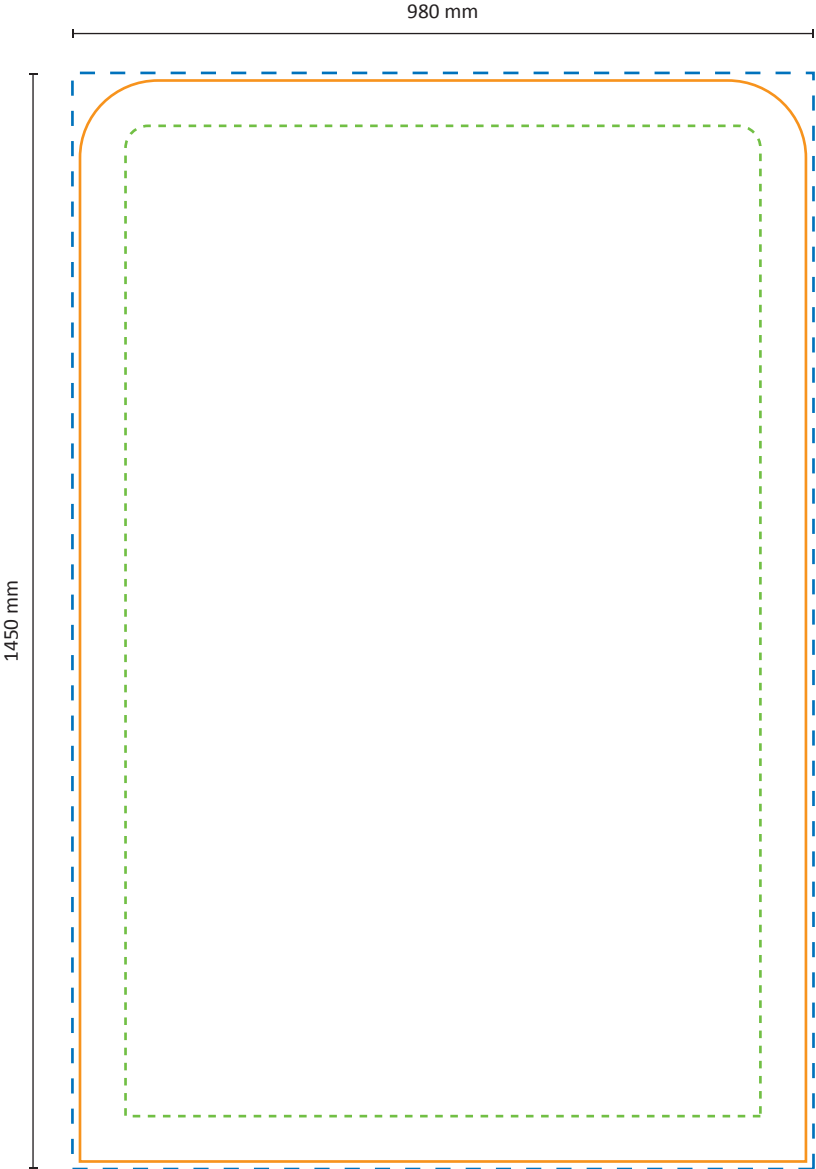

Frame

Graphic

Actual size of graphic: 2480 * 950 mm (W/H)

2480 mm

Scale 1:10

Zipper-Wall Straight 200 x 100cm Graphic (ZWS200-100G)

Specifications

Frame

Specifications

Frame

Graphic

Actual size of graphic: 4980 * 950 mm (W/H)

Scale 1:10

Zipper-Wall Straight 600 x 100cm Graphic (ZWS600-100G)

Graphical specifications

Frame

Graphic

Actual size of graphic: 5980 * 950 mm (W/H)

Scale 1:10

Zipper-Wall Straight 100 x 150cm Graphic (ZWS100-150G)

Specifications

Frame

Graphic

Actual size of graphic: 980 * 1450 mm (W/H)

Scale 1:10

Zipper-Wall Straight 150 x 150cm Graphic (ZWS150-150G)

Specifications

Frame

Graphic

Actual size of graphic: 1480 * 1450 mm (W/H)

Scale 1:10

Zipper-Wall Straight 200 x 150cm Graphic (ZWS200-150G)