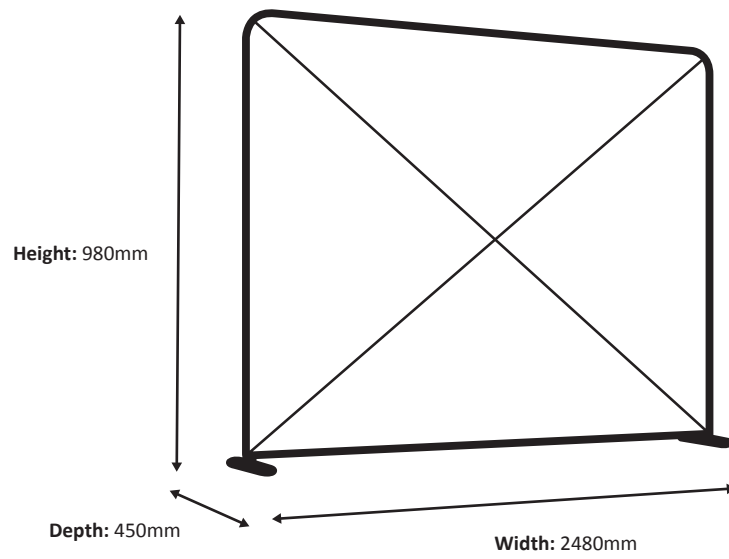

- 3: Supply on real size in PDF via E-mail / YouSendit / WeTransfer.

Zipper-Wall Straight 100 x 100cm Graphic (ZWS100-100G)

Specifications

Frame

Graphic

Actual size of graphic: 980 * 950 mm (W/H)

Scale 1:10

Zipper-Wall Straight 150x100cm Graphic (ZWS150-100G)

Specifications

Frame

Graphic

Actual size of graphic: 1480 * 950 mm (W/H)

Scale 1:10

Zipper-Wall Straight 250 x 100cm Graphic (ZWS250-100G)

Specifications

Frame

Graphic

Actual size of graphic: 2480 * 950 mm (W/H)

2480 mm

Scale 1:10

Zipper-Wall Straight 200 x 100cm Graphic (ZWS200-100G)

Specifications

Frame

Graphic

Actual size of graphic: 1980 * 950 mm (W/H)

Scale 1:10

Zipper-Wall Straight 400 x 100cm Graphic (ZWS400-100G)

Specifications

Frame

Graphic

Actual size of graphic: 3980 * 950 mm (W/H)