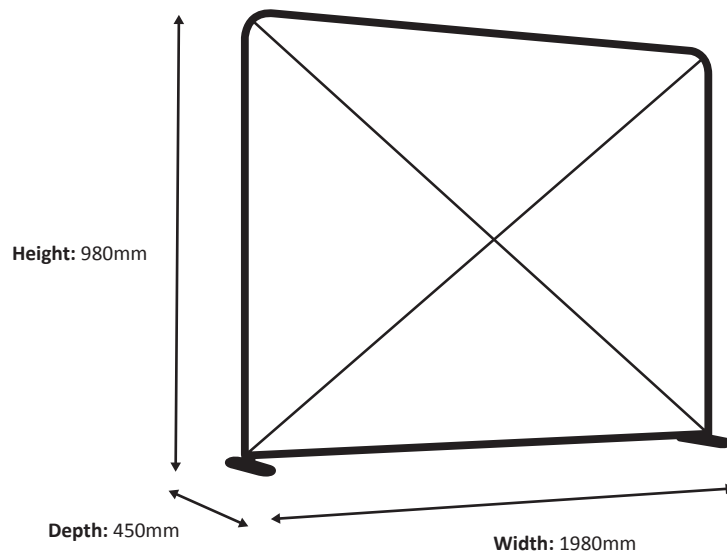

- 3: Supply on real size in PDF via E-mail / YouSendit / WeTransfer.

Zipper-Wall Straight 100 x 100cm Graphic (ZWS100-100G)

Specifications

Frame

Graphic

Actual size of graphic: 980 * 950 mm (W/H)

Scale 1:10

Zipper-Wall Straight 150x100cm Graphic (ZWS150-100G)

Specifications

Frame

Graphic

Actual size of graphic: 1480 * 950 mm (W/H)

Scale 1:10

Zipper-Wall Straight 250 x 100cm Graphic (ZWS250-100G)

Specifications

Frame

Graphic

Actual size of graphic: 2480 * 950 mm (W/H)

2480 mm

Scale 1:10

Zipper-Wall Straight 200 x 100cm Graphic (ZWS200-100G)

Specifications

Frame

Graphic

Actual size of graphic: 1980 * 950 mm (W/H)

Scale 1:10

Zipper-Wall Straight 400 x 100cm Graphic (ZWS400-100G)

Specifications

Frame

Graphic

Actual size of graphic: 3980 * 950 mm (W/H)