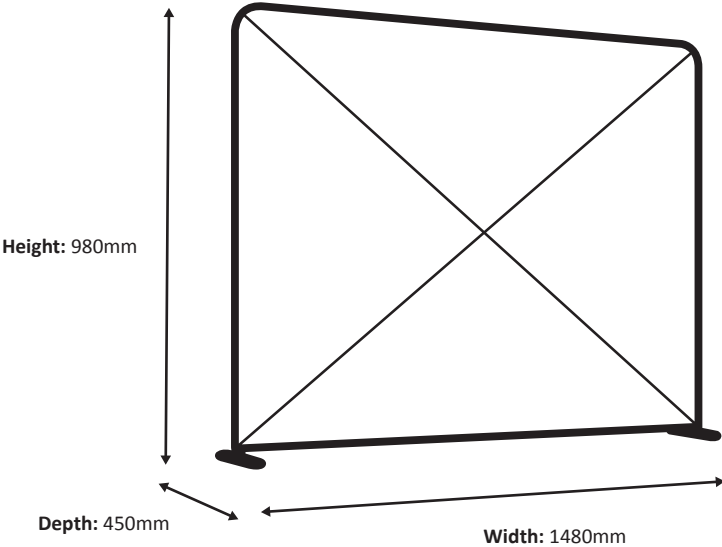

- 3: Supply on real size in PDF via E-mail / YouSendit / WeTransfer.

Zipper-Wall Straight 100 x 100cm Graphic (ZWS100-100G)

Specifications

Frame

Graphic

Actual size of graphic: 980 * 950 mm (W/H)

Scale 1:10

Zipper-Wall Straight 150x100cm Graphic (ZWS150-100G)

Specifications

Frame

Graphic

Actual size of graphic: 1480 * 950 mm (W/H)

Scale 1:10

Zipper-Wall Straight 250 x 100cm Graphic (ZWS250-100G)

Specifications

Frame

Graphic

Actual size of graphic: 2480 * 950 mm (W/H)

2480 mm

Scale 1:10

Zipper-Wall Straight 200 x 100cm Graphic (ZWS200-100G)

Specifications

Frame

Graphic

Actual size of graphic: 1980 * 950 mm (W/H)

Scale 1:10

Zipper-Wall Straight 400 x 100cm Graphic (ZWS400-100G)

Specifications

Frame

Graphic

Actual size of graphic: 3980 * 950 mm (W/H)