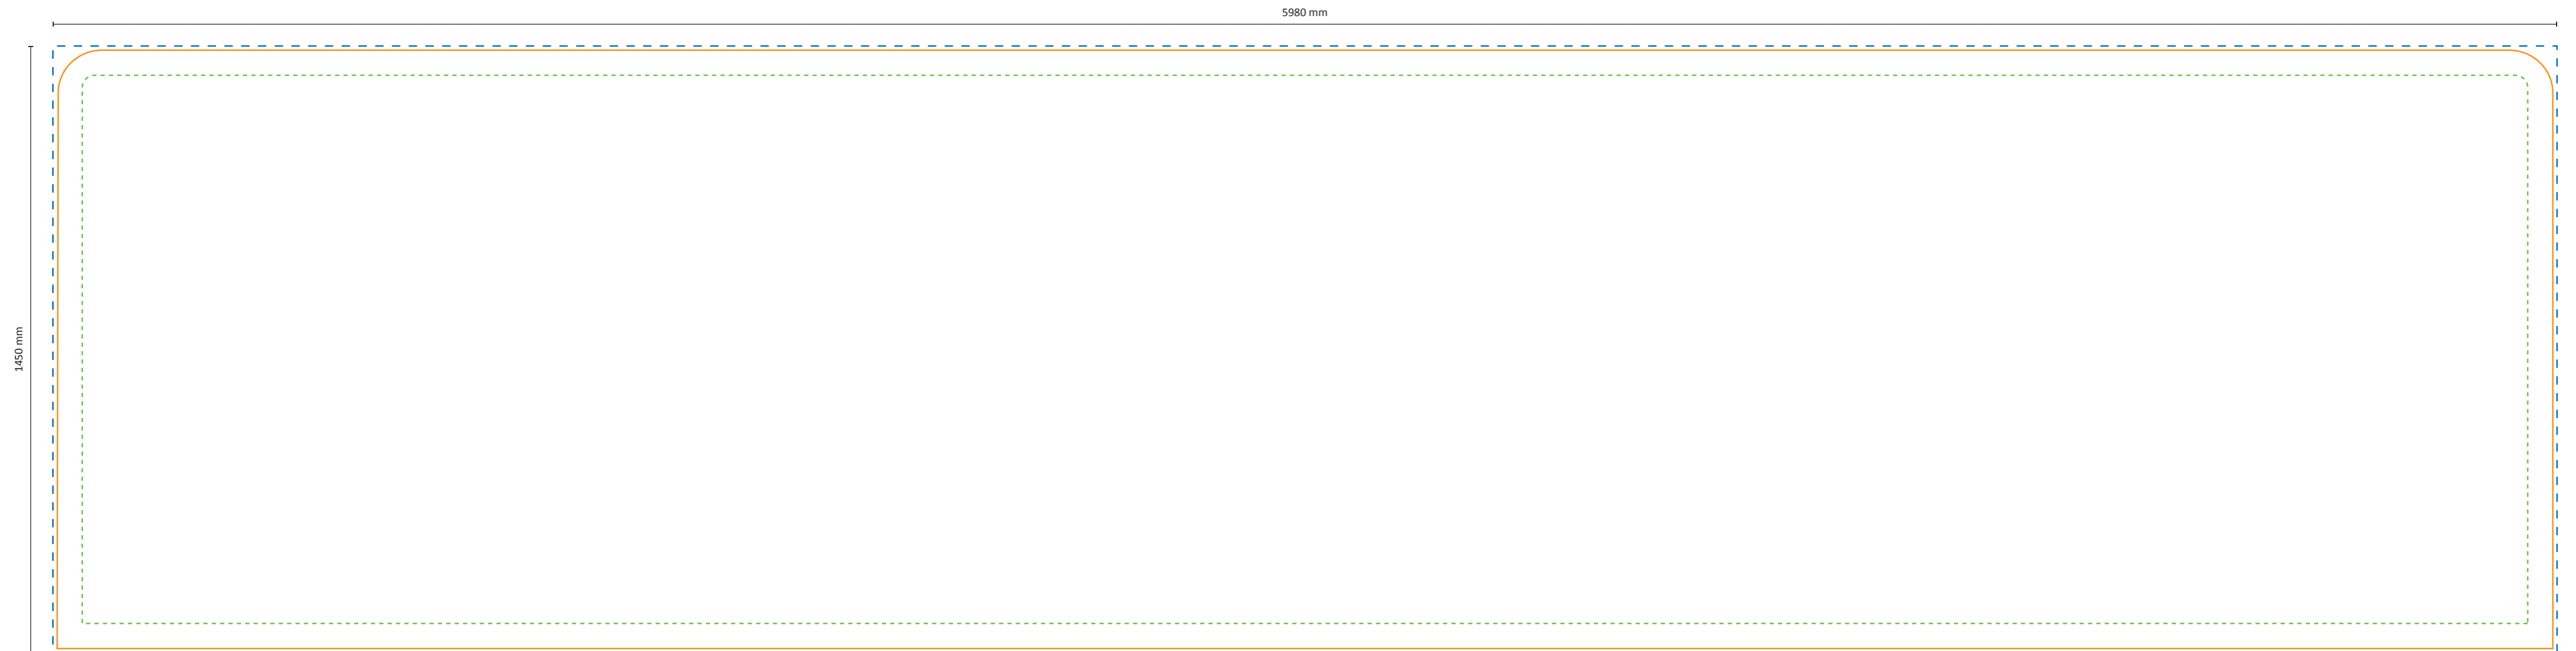

Actual size of graphic: 2980 * 1450 mm (W/H)

Scale 1:10

Zipper-Wall Straight 400 x 150cm Graphic (ZWS400-150G)

Specifications

Frame

Graphic

Actual size of graphic: 3980 * 1450 mm (W/H)

Zipper-Wall Straight 500 x 150cm Graphic (ZWS500-150G)

Specifications

Frame

Graphic

Actual size of graphic: 4980 * 1450 mm (W/H)

Zipper-Wall Straight 600 x 150cm Graphic (ZWS600-150G)

Specifications

Frame

Graphic

Actual size of graphic: 5980 * 1450 mm (W/H)

Scale 1:10

Zipper-Wall Straight 100 x 230cm Graphic (ZWS100-230G)

Specifications

Frame

Graphic

Actual size of graphic: 980 * 2250 mm (W/H)

Scale 1:10

Zipper-Wall Straight 150 x 230cm Graphic (ZWS150-230G)

Specifications

Frame

Graphic

Actual size of graphic: 1480 * 2250 mm (W/H)

Zipper-Wall Straight 200 x 230cm Graphic (ZWS200-230G)

Specifications

Frame