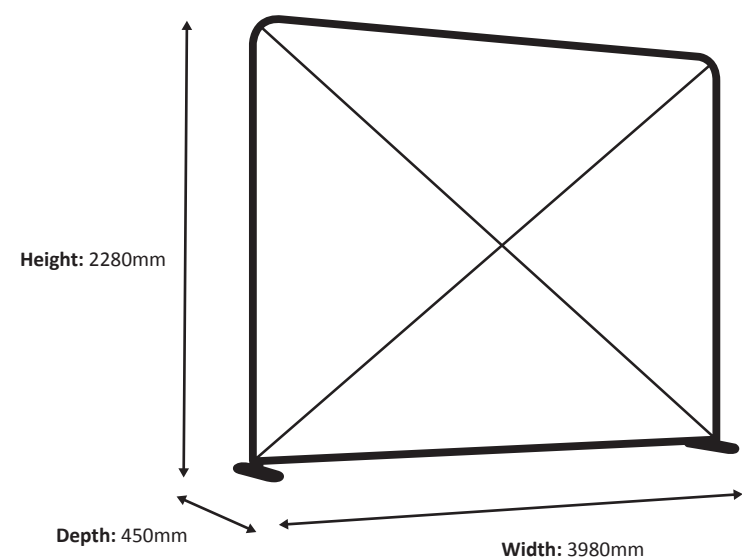

Graphic

Actual size of graphic: 1980 * 2250 mm (W/H)

Zipper-Wall Straight 250 x 230cm Graphic (ZWS250-230G)

Specifications

Frame

Graphic

Actual size of graphic: 2480 * 2250 mm (W/H)

Zipper-Wall Straight 300 x 230cm Graphic (ZWS300-230G)

Specifications

Frame

Graphic

Actual size of graphic: 2980 * 2250 mm (W/H)

Zipper-Wall Straight 400 x 230cm Graphic (ZWS400-230G)

Specifications

Frame

Graphic

Actual size of graphic: 3980 * 2250 mm (W/H)

Zipper-Wall Straight 500 x 230cm Graphic (ZWS500-230G)

Specifications

Frame

Graphic

Actual size of graphic: 4980 * 2250 mm (W/H)

4980 mm

2250 mm

Zipper-Wall Straight 600 x 230cm Graphic (ZWS600-230G)

Specifications

Frame

Graphic

Actual size of graphic: 5980 * 2250 mm (W/H)

Zipper-Wall Straight 100 x 250cm Graphic (ZWS100-250G)

Specifications

Frame