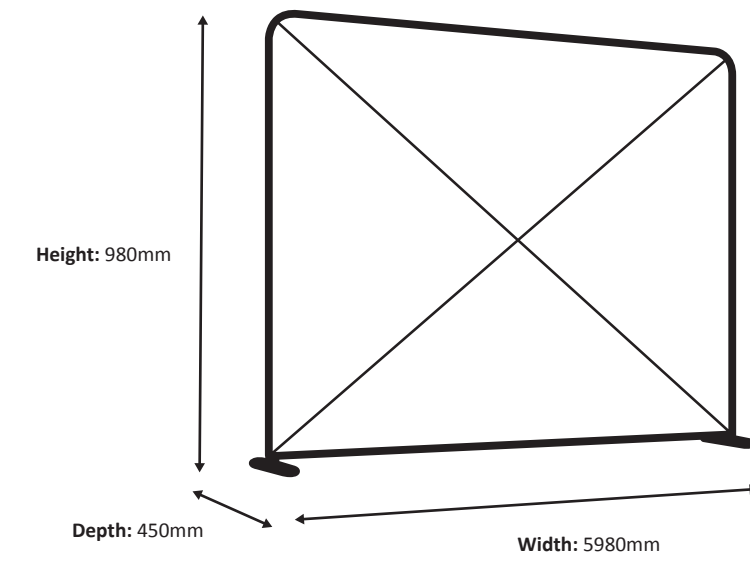

Graphic

Actual size of graphic: 1980 * 950 mm (W/H)

Scale 1:10

Zipper-Wall Straight 400 x 100cm Graphic (ZWS400-100G)

Specifications

Frame

Graphic

Actual size of graphic: 3980 * 950 mm (W/H)

Scale 1:10

Zipper-Wall Straight 300 x 100cm Graphic (ZWS300-100G)

Specifications

Frame

Graphic

Actual size of graphic: 2980 * 950 mm (W/H)

Scale 1:10

Zipper-Wall Straight 500 x 100cm Graphic (ZWS500-100G)

Specifications

Frame

Graphic

Actual size of graphic: 4980 * 950 mm (W/H)

Scale 1:10

Zipper-Wall Straight 600 x 100cm Graphic (ZWS600-100G)

Graphical specifications

Frame

Graphic

Actual size of graphic: 5980 * 950 mm (W/H)

Scale 1:10

Zipper-Wall Straight 100 x 150cm Graphic (ZWS100-150G)

Specifications

Frame

Graphic

Actual size of graphic: 980 * 1450 mm (W/H)