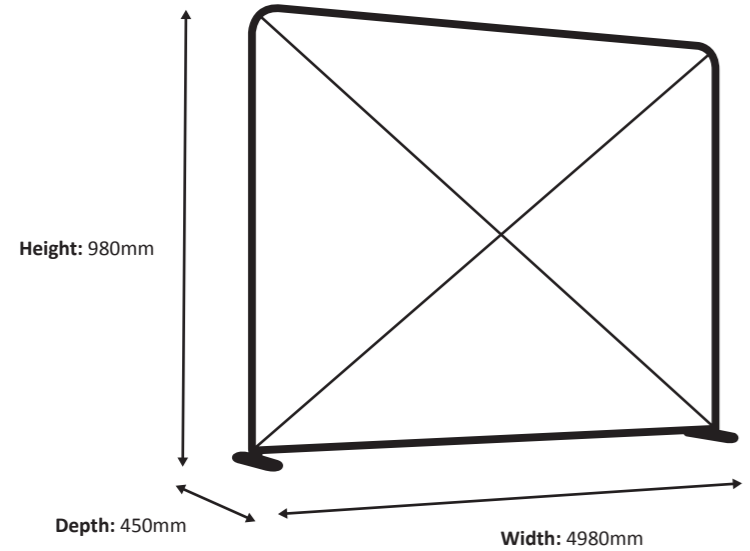

Frame

Graphic

Actual size of graphic: 2480 * 950 mm (W/H)

2480 mm

Scale 1:10

Zipper-Wall Straight 200 x 100cm Graphic (ZWS200-100G)

Specifications

Frame

Graphic

Actual size of graphic: 1980 * 950 mm (W/H)

Scale 1:10

Zipper-Wall Straight 400 x 100cm Graphic (ZWS400-100G)

Specifications

Frame

Graphic

Actual size of graphic: 3980 * 950 mm (W/H)

Scale 1:10

Zipper-Wall Straight 300 x 100cm Graphic (ZWS300-100G)

Specifications

Frame

Graphic

Actual size of graphic: 2980 * 950 mm (W/H)

Scale 1:10

Zipper-Wall Straight 500 x 100cm Graphic (ZWS500-100G)

Specifications

Frame

Graphic

Actual size of graphic: 4980 * 950 mm (W/H)

Scale 1:10

Zipper-Wall Straight 600 x 100cm Graphic (ZWS600-100G)

Graphical specifications

Frame