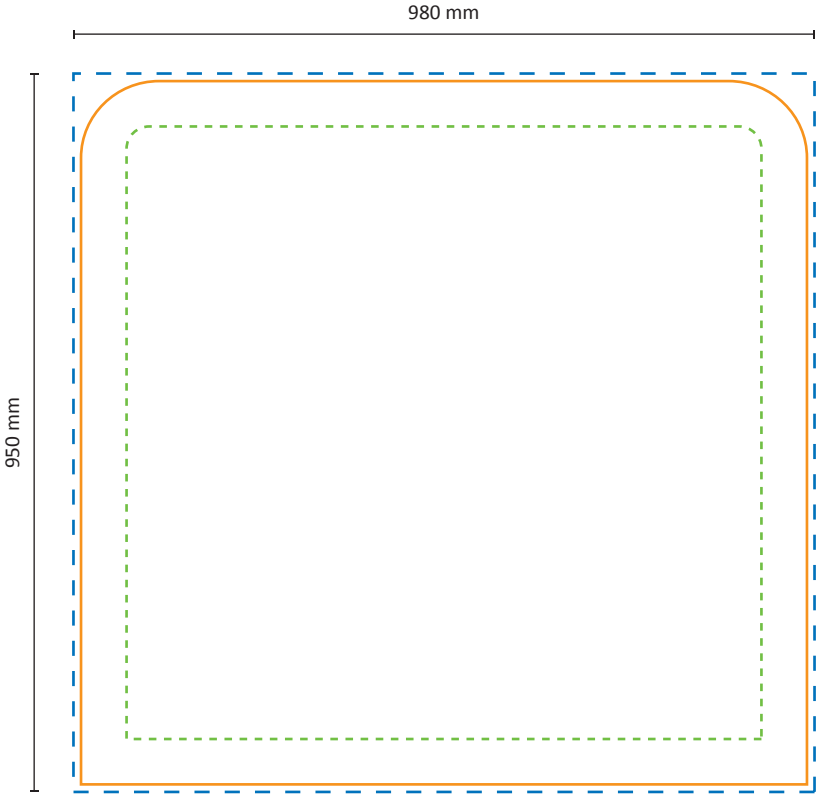

Dimensioning

- We always communicate in the sequence width first, then height (w x h).
- Files delivered in the correct ratio (w x h) will automatically be scaled to the requested format.
- Deviations in the ratio (w x h) up to 1.5% are automatically adjusted to the ordered size. If the deviation exceeds 1.5%, we will contact you.
- Image dimensions can deviate slightly due to stretch, shrinkage or the elastic properties of the material.

- 3: Supply on real size in PDF via E-mail / YouSendit / WeTransfer.

Zipper-Wall Straight 100 x 100cm Graphic (ZWS100-100G)

Specifications

Frame

Graphic

Actual size of graphic: 980 * 950 mm (W/H)

Scale 1:10

Zipper-Wall Straight 150x100cm Graphic (ZWS150-100G)

Specifications

Frame

Graphic

Actual size of graphic: 1480 * 950 mm (W/H)

Scale 1:10

Zipper-Wall Straight 250 x 100cm Graphic (ZWS250-100G)

Specifications

Frame

Graphic

Actual size of graphic: 2480 * 950 mm (W/H)

2480 mm

Scale 1:10

Zipper-Wall Straight 200 x 100cm Graphic (ZWS200-100G)

Specifications

Frame