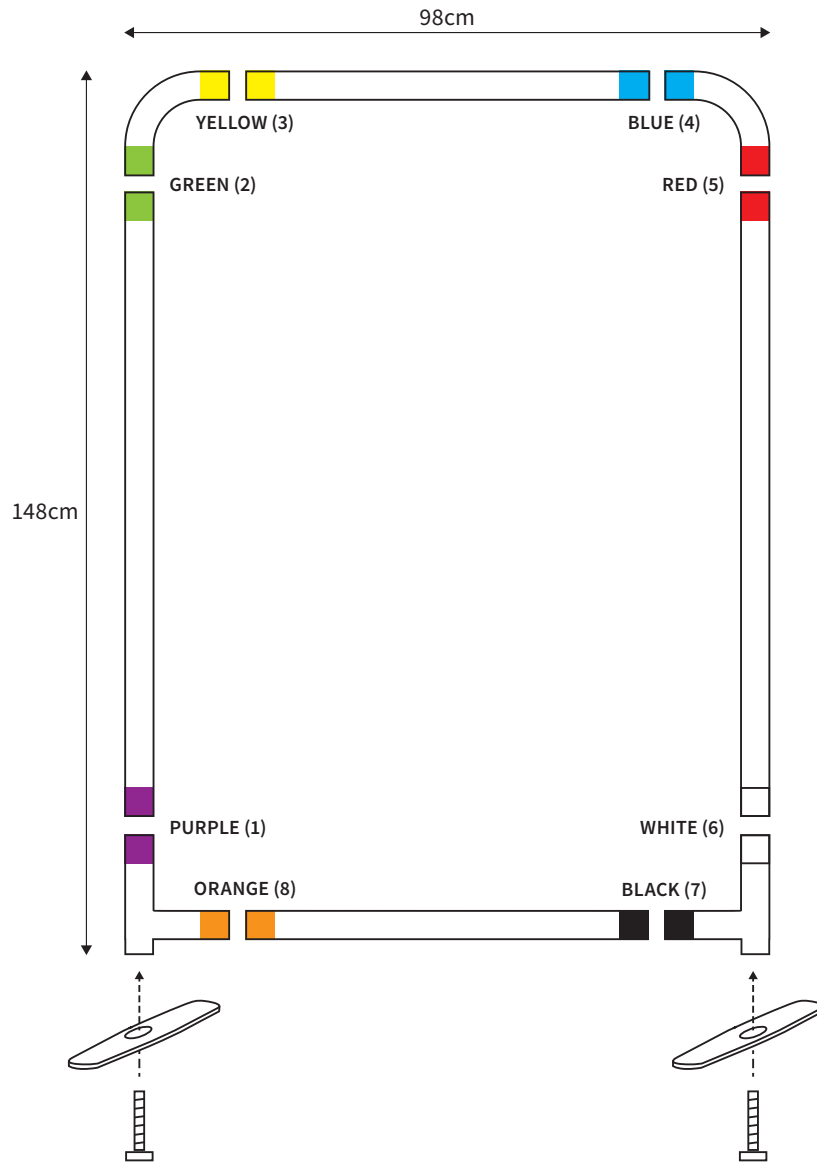

MANUAL

SHAPE STRAIGHT
WIDTH 498cm
HEIGHT 98cm

PARTS LIST					
				1x	HEXA-KEY (M8)
	2x	TOP CORNER		2x	TUBE HORIZONTAL (ø 3cm)
	2x	BOTTOM CORNER			
	3x	FOOT		2x	TUBE VERTICAL (ø 3cm)
	1x	SCREW (M6) FOOT MIDDLE			
	2x	SCREW (M8)		2x	TUBE SUPPORT (ø 2cm)
	1x	HEXA-KEY (M6)			

MANUAL

SHAPE STRAIGHT
WIDTH 598cm
HEIGHT 98cm

PARTS LIST					
				1x	HEXA-KEY (M8)
	2x	TOP CORNER		2x	TUBE HORIZONTAL (ø 3cm)
	2x	BOTTOM CORNER			
	3x	FOOT		2x	TUBE VERTICAL (ø 3cm)
	1x	SCREW (M6) FOOT MIDDLE			
	2x	SCREW (M8)		2x	TUBE SUPPORT (ø 2cm)
	1x	HEXA-KEY (M6)			

MANUAL

SHAPE STRAIGHT
WIDTH 98cm
HEIGHT 148cm

PARTS LIST

	2x	TOP CORNER		2x	TUBE HORIZONTAL (ø 3cm)
	2x	BOTTOM CORNER		2x	TUBE VERTICAL (ø 3cm)
	2x	FOOT			
	2x	SCREW (M8)			
	1x	HEXA-KEY (M8)			

MANUAL

SHAPE STRAIGHT
WIDTH 148cm
HEIGHT 148cm

PARTS LIST

	2x	TOP CORNER		2x	TUBE HORIZONTAL (ø 3cm)
	2x	BOTTOM CORNER		2x	TUBE VERTICAL (ø 3cm)
	2x	FOOT			
	2x	SCREW (M8)			
	1x	HEXA-KEY (M8)			

MANUAL

SHAPE STRAIGHT
WIDTH 198cm
HEIGHT 148cm

PARTS LIST