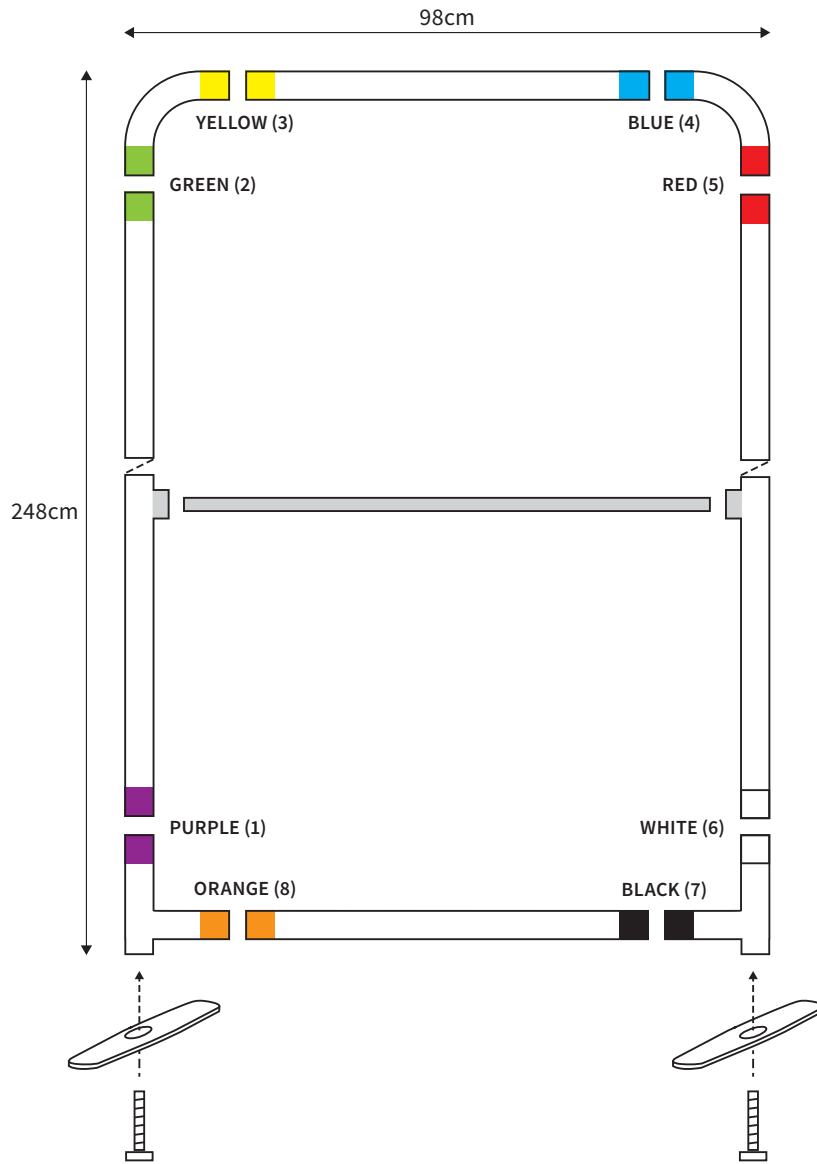

MANUAL

SHAPE STRAIGHT
WIDTH 598cm
HEIGHT 228cm

PARTS LIST				1x	HEXA-KEY (M8)
	2x	TOP CORNER		2x	TUBE HORIZONTAL (ø 3cm)
	2x	BOTTOM CORNER			
	3x	FOOT		2x	TUBE VERTICAL (ø 3cm)
	1x	SCREW (M6) FOOT MIDDLE			
	2x	SCREW (M8)		2x	TUBE SUPPORT (ø 2cm)
	1x	HEXA-KEY (M6)			

MANUAL

SHAPE STRAIGHT
WIDTH 98cm
HEIGHT 248cm

PARTS LIST

	2x	TOP CORNER		2x	TUBE HORIZONTAL (ø 3cm)
	2x	BOTTOM CORNER		2x	TUBE VERTICAL (ø 3cm)
	2x	FOOT			
	2x	SCREW (M8)		1x	TUBE SUPPORT (ø 2cm)
	1x	HEXA-KEY (M8)			

MANUAL

SHAPE STRAIGHT
WIDTH 148cm
HEIGHT 248cm

PARTS LIST					
	2x	TOP CORNER		2x	TUBE HORIZONTAL (ø 3cm)
	2x	BOTTOM CORNER		2x	TUBE VERTICAL (ø 3cm)
	2x	FOOT			
	2x	SCREW (M8)		1x	TUBE SUPPORT (ø 2cm)
	1x	HEXA-KEY (M8)			

MANUAL

SHAPE STRAIGHT
WIDTH 198cm
HEIGHT 248cm

PARTS LIST					
	2x	TOP CORNER		2x	TUBE HORIZONTAL (ø 3cm)
	2x	BOTTOM CORNER		2x	TUBE VERTICAL (ø 3cm)
	2x	FOOT			
	2x	SCREW (M8)		1x	TUBE SUPPORT (ø 2cm)
	1x	HEXA-KEY (M8)			