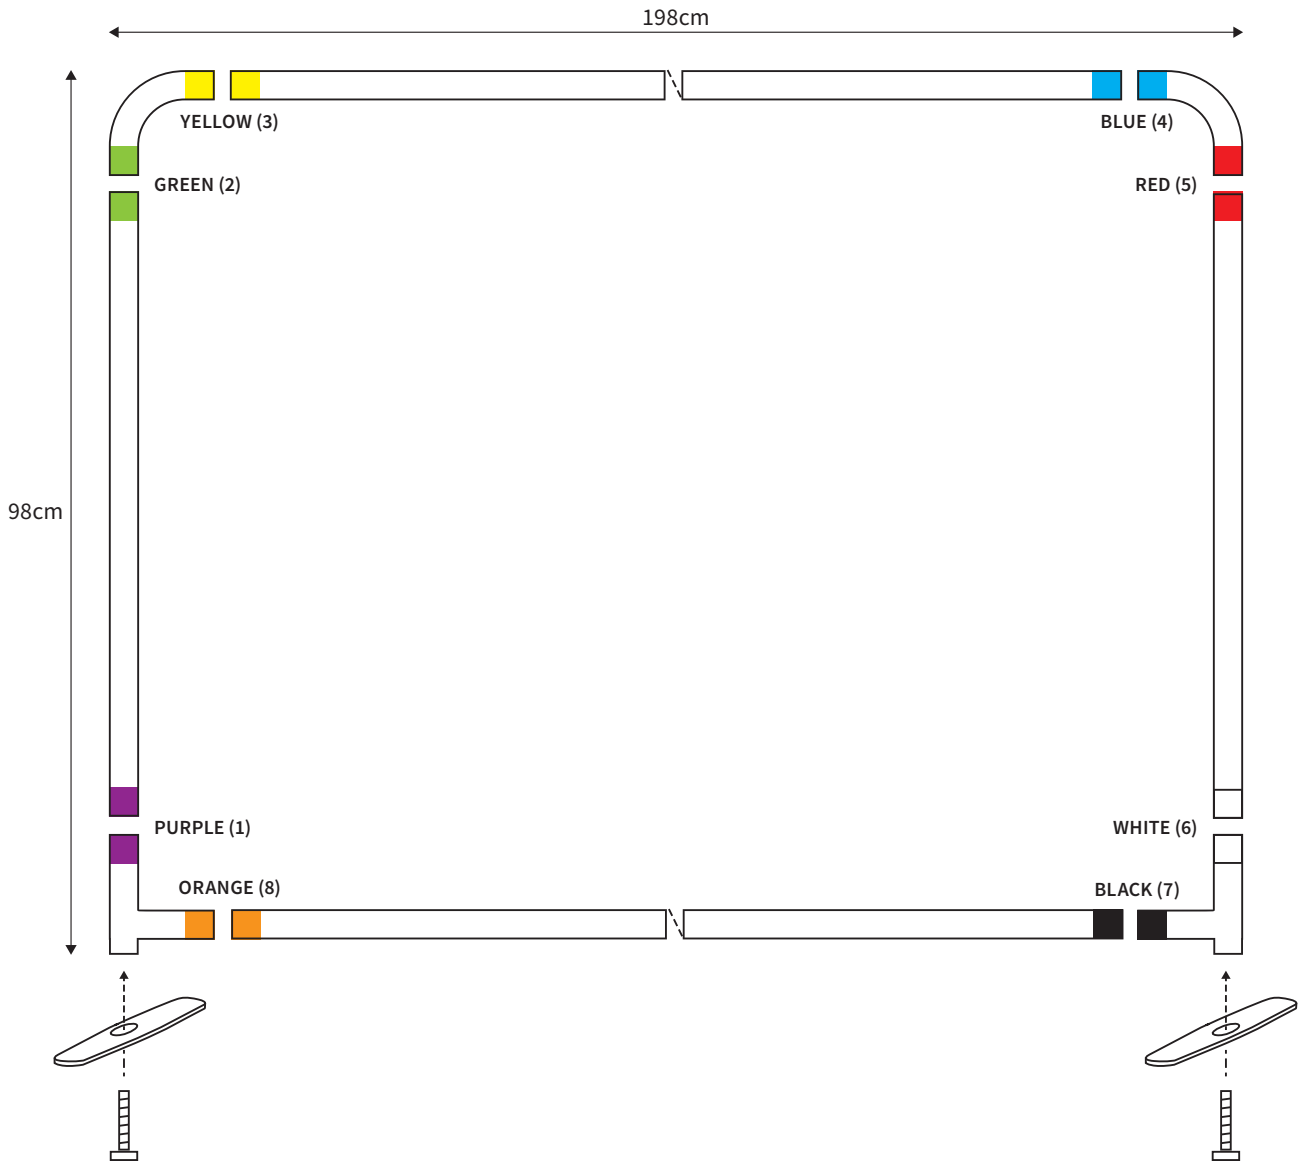

MANUAL

SHAPE STRAIGHT
WIDTH 298cm
HEIGHT 148cm

PARTS LIST

	2x	TOP CORNER		2x	TUBE HORIZONTAL (ø 3cm)
	2x	BOTTOM CORNER		2x	TUBE VERTICAL (ø 3cm)
	2x	FOOT			
	2x	SCREW (M8)		1x	TUBE SUPPORT (ø 2cm)
	1x	HEXA-KEY (M8)			

MANUAL

SHAPE STRAIGHT
WIDTH 98cm
HEIGHT 98cm

PARTS LIST

	2x	TOP CORNER		2x	TUBE HORIZONTAL (ø 3cm)
	2x	BOTTOM CORNER		2x	TUBE VERTICAL (ø 3cm)
	2x	FOOT			
	2x	SCREW (M8)			
	1x	HEXA-KEY (M8)			

MANUAL

SHAPE STRAIGHT
WIDTH 148cm
HEIGHT 98cm

PARTS LIST

	2x	TOP CORNER		2x	TUBE HORIZONTAL (ø 3cm)
	2x	BOTTOM CORNER		2x	TUBE VERTICAL (ø 3cm)
	2x	FOOT			
	2x	SCREW (M8)			
	1x	HEXA-KEY (M8)			

MANUAL

SHAPE STRAIGHT
WIDTH 198cm
HEIGHT 98cm

PARTS LIST

	2x	TOP CORNER		2x	TUBE HORIZONTAL (ø 3cm)
	2x	BOTTOM CORNER		2x	TUBE VERTICAL (ø 3cm)
	2x	FOOT			
	2x	SCREW (M8)			
	1x	HEXA-KEY (M8)			

MANUAL

SHAPE STRAIGHT
WIDTH 248cm
HEIGHT 98cm

PARTS LIST

	2x	TOP CORNER		2x	TUBE HORIZONTAL (ø 3cm)
	2x	BOTTOM CORNER		2x	TUBE VERTICAL (ø 3cm)
	2x	FOOT			
	2x	SCREW (M8)		1x	TUBE SUPPORT (ø 2cm)
	1x	HEXA-KEY (M8)			