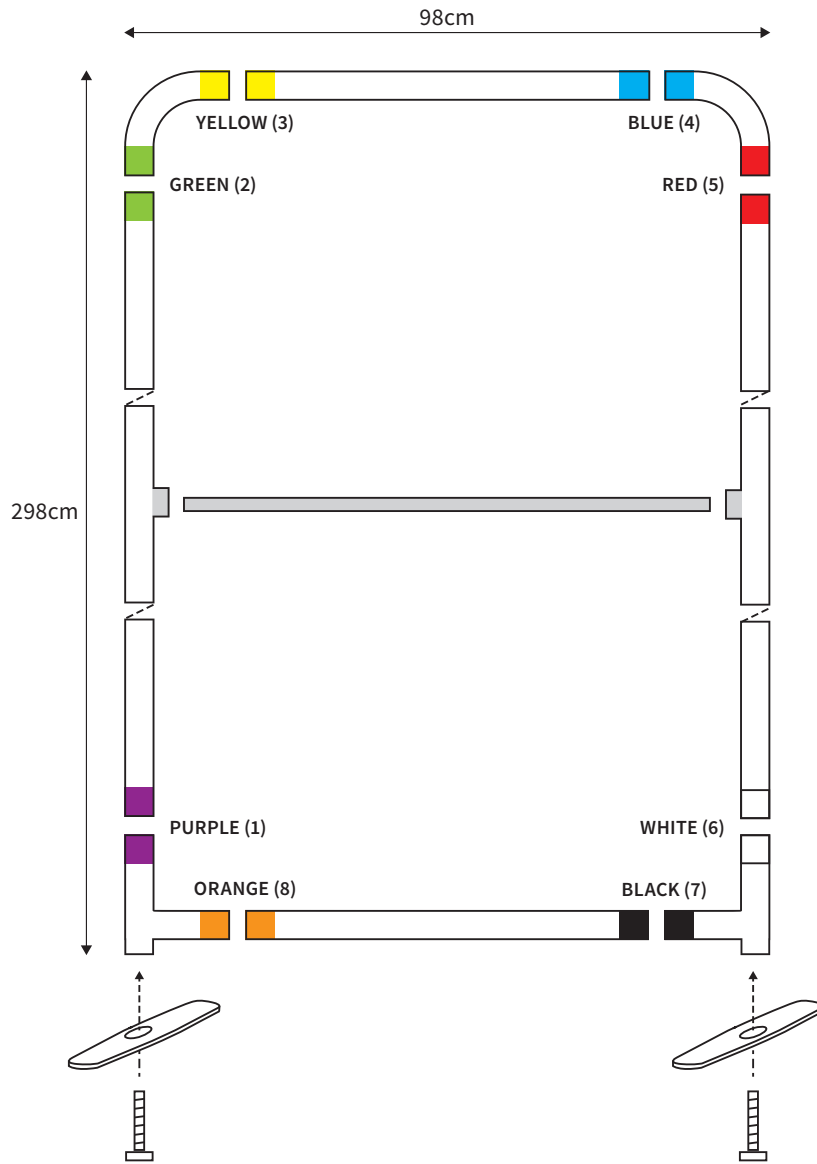

MANUAL

SHAPE STRAIGHT
WIDTH 148cm
HEIGHT 248cm

PARTS LIST					
	2x	TOP CORNER		2x	TUBE HORIZONTAL (ø 3cm)
	2x	BOTTOM CORNER		2x	TUBE VERTICAL (ø 3cm)
	2x	FOOT			
	2x	SCREW (M8)		1x	TUBE SUPPORT (ø 2cm)
	1x	HEXA-KEY (M8)			

MANUAL

SHAPE STRAIGHT
WIDTH 198cm
HEIGHT 248cm

PARTS LIST					
	2x	TOP CORNER		2x	TUBE HORIZONTAL (ø 3cm)
	2x	BOTTOM CORNER		2x	TUBE VERTICAL (ø 3cm)
	2x	FOOT			
	2x	SCREW (M8)		1x	TUBE SUPPORT (ø 2cm)
	1x	HEXA-KEY (M8)			

MANUAL

SHAPE STRAIGHT
WIDTH 98cm
HEIGHT 298cm

PARTS LIST					
	2x	TOP CORNER		2x	TUBE HORIZONTAL (ø 3cm)
	2x	BOTTOM CORNER		2x	TUBE VERTICAL (ø 3cm)
	2x	FOOT			
	2x	SCREW (M8)		1x	TUBE SUPPORT (ø 2cm)
	1x	HEXA-KEY (M8)			

MANUAL

SHAPE STRAIGHT
WIDTH 148cm
HEIGHT 298cm

PARTS LIST

	2x	TOP CORNER		2x	TUBE HORIZONTAL (ø 3cm)
	2x	BOTTOM CORNER		2x	TUBE VERTICAL (ø 3cm)
	2x	FOOT			
	2x	SCREW (M8)		1x	TUBE SUPPORT (ø 2cm)
	1x	HEXA-KEY (M8)			