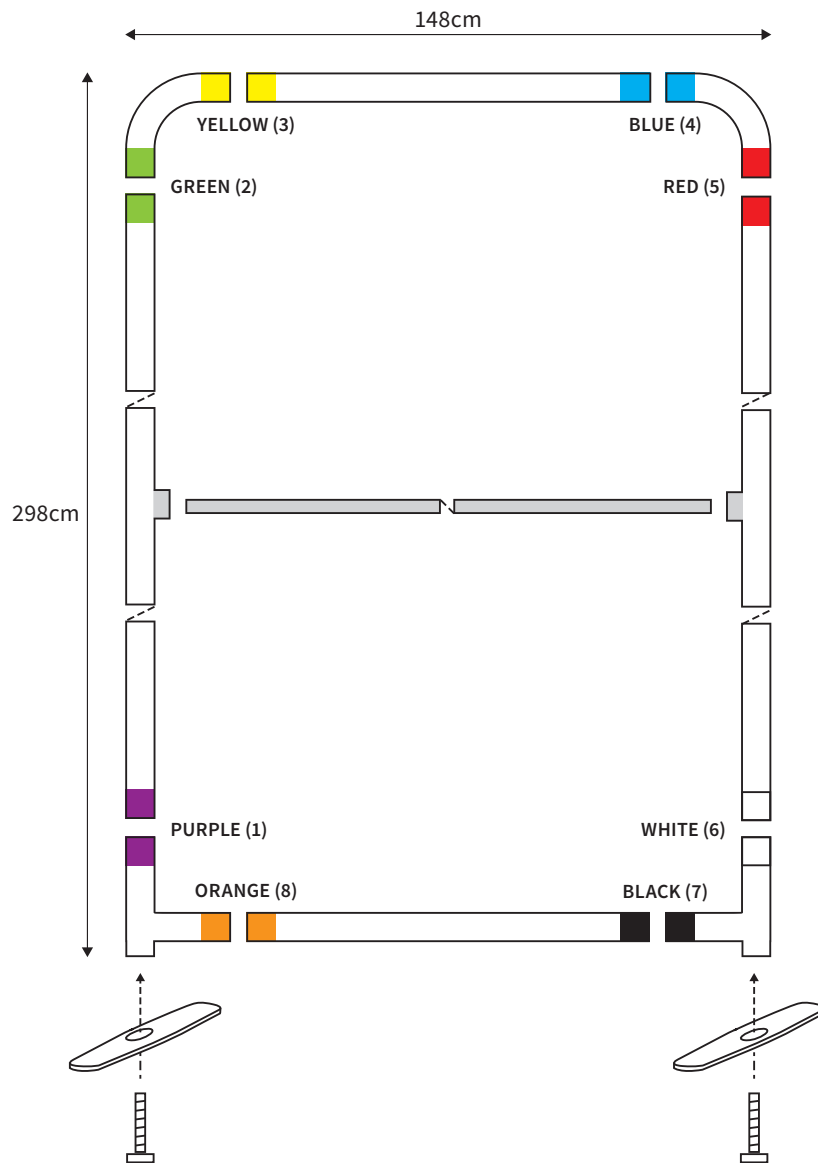

MANUAL

SHAPE STRAIGHT
WIDTH 198cm
HEIGHT 248cm

PARTS LIST					
	2x	TOP CORNER		2x	TUBE HORIZONTAL (ø 3cm)
	2x	BOTTOM CORNER		2x	TUBE VERTICAL (ø 3cm)
	2x	FOOT			
	2x	SCREW (M8)		1x	TUBE SUPPORT (ø 2cm)
	1x	HEXA-KEY (M8)			

MANUAL

SHAPE STRAIGHT
WIDTH 98cm
HEIGHT 298cm

PARTS LIST					
	2x	TOP CORNER		2x	TUBE HORIZONTAL (ø 3cm)
	2x	BOTTOM CORNER		2x	TUBE VERTICAL (ø 3cm)
	2x	FOOT			
	2x	SCREW (M8)		1x	TUBE SUPPORT (ø 2cm)
	1x	HEXA-KEY (M8)			

MANUAL

SHAPE STRAIGHT
WIDTH 148cm
HEIGHT 298cm

PARTS LIST

	2x	TOP CORNER		2x	TUBE HORIZONTAL (ø 3cm)
	2x	BOTTOM CORNER		2x	TUBE VERTICAL (ø 3cm)
	2x	FOOT			
	2x	SCREW (M8)		1x	TUBE SUPPORT (ø 2cm)
	1x	HEXA-KEY (M8)			

MANUAL

SHAPE STRAIGHT
WIDTH 198cm
HEIGHT 298cm

PARTS LIST					
	2x	TOP CORNER		2x	TUBE HORIZONTAL (ø 3cm)
	2x	BOTTOM CORNER		2x	TUBE VERTICAL (ø 3cm)
	2x	FOOT			
	2x	SCREW (M8)			
	1x	HEXA-KEY (M8)		1x	TUBE SUPPORT (ø 2cm)