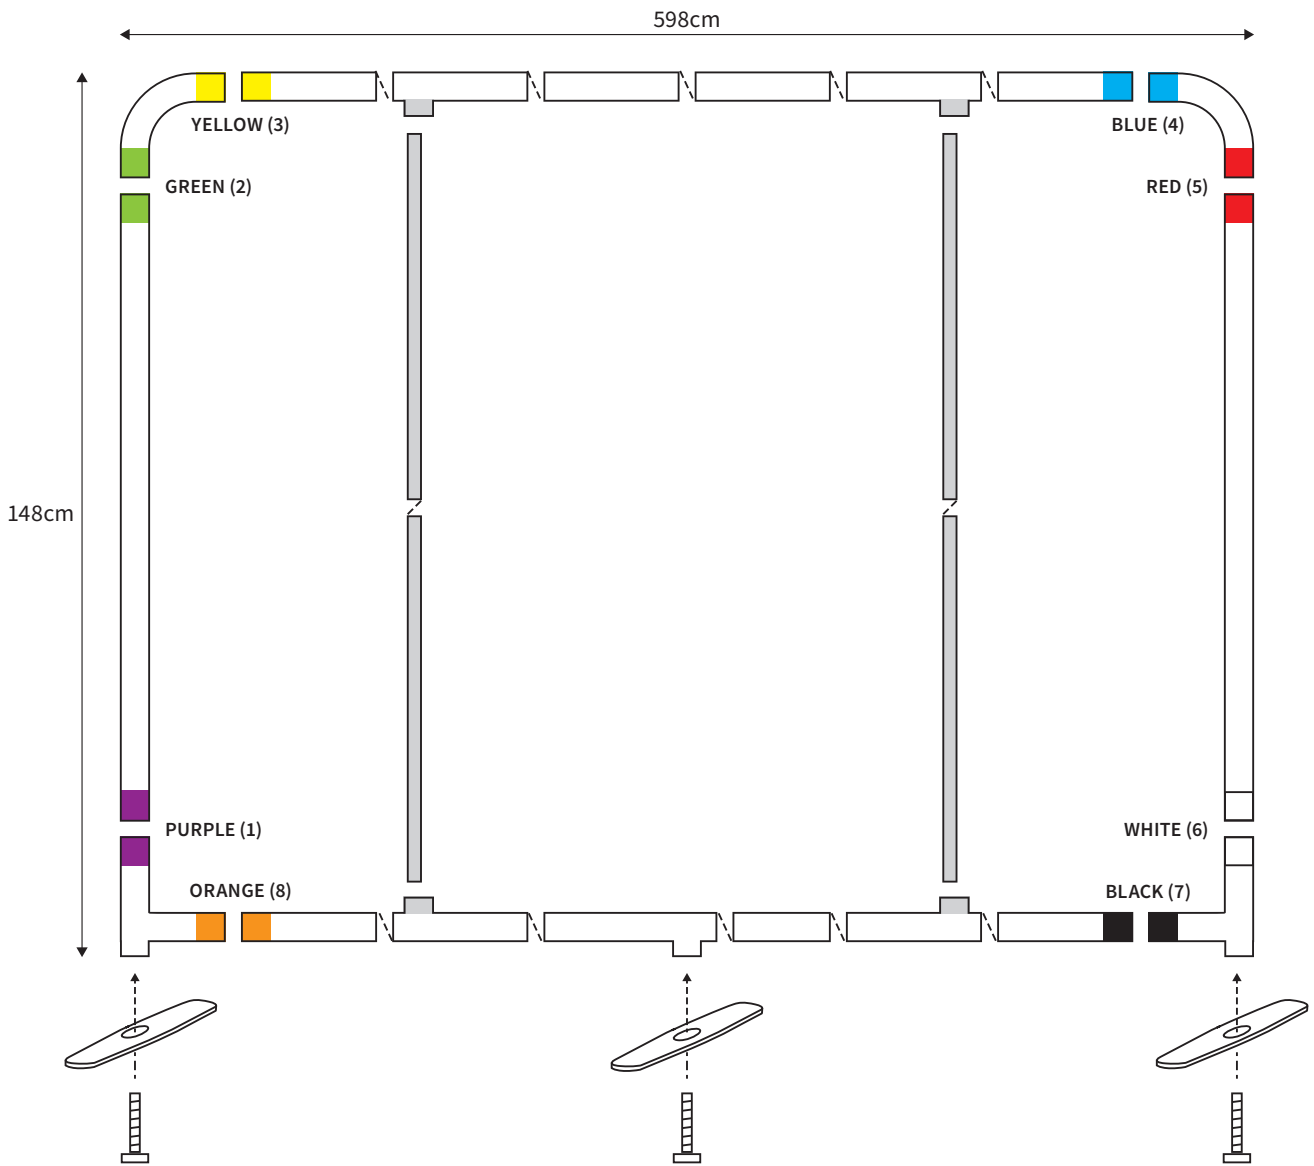

	2x	TOP CORNER		2x	TUBE HORIZONTAL (ø 3cm)
	2x	BOTTOM CORNER		2x	TUBE VERTICAL (ø 3cm)
	2x	FOOT			
	2x	SCREW (M8)			
	1x	HEXA-KEY (M8)			

MANUAL

SHAPE STRAIGHT
WIDTH 248cm
HEIGHT 148cm

PARTS LIST

	2x	TOP CORNER		2x	TUBE HORIZONTAL (ø 3cm)
	2x	BOTTOM CORNER		2x	TUBE VERTICAL (ø 3cm)
	2x	FOOT			
	2x	SCREW (M8)		1x	TUBE SUPPORT (ø 2cm)
	1x	HEXA-KEY (M8)			

MANUAL

SHAPE STRAIGHT
WIDTH 398cm
HEIGHT 148cm

PARTS LIST					
				1x	HEXA-KEY (M8)
	2x	TOP CORNER		2x	TUBE HORIZONTAL (ø 3cm)
	2x	BOTTOM CORNER			
	3x	FOOT		2x	TUBE VERTICAL (ø 3cm)
	1x	SCREW (M6) FOOT MIDDLE			
	2x	SCREW (M8)		1x	TUBE SUPPORT (ø 2cm)
	1x	HEXA-KEY (M6)			

MANUAL

SHAPE STRAIGHT
WIDTH 598cm
HEIGHT 148cm

PARTS LIST					
				1x	HEXA-KEY (M8)
	2x	TOP CORNER		2x	TUBE HORIZONTAL (ø 3cm)
	2x	BOTTOM CORNER			
	3x	FOOT		2x	TUBE VERTICAL (ø 3cm)
	1x	SCREW (M6) FOOT MIDDLE			
	2x	SCREW (M8)		2x	TUBE SUPPORT (ø 2cm)
	1x	HEXA-KEY (M6)			

MANUAL

SHAPE STRAIGHT
WIDTH 98cm
HEIGHT 228cm

PARTS LIST

	2x	TOP CORNER		2x	TUBE HORIZONTAL (ø 3cm)
	2x	BOTTOM CORNER		2x	TUBE VERTICAL (ø 3cm)
	2x	FOOT			
	2x	SCREW (M8)			
	1x	HEXA-KEY (M8)			

MANUAL

SHAPE STRAIGHT
WIDTH 148cm
HEIGHT 228cm