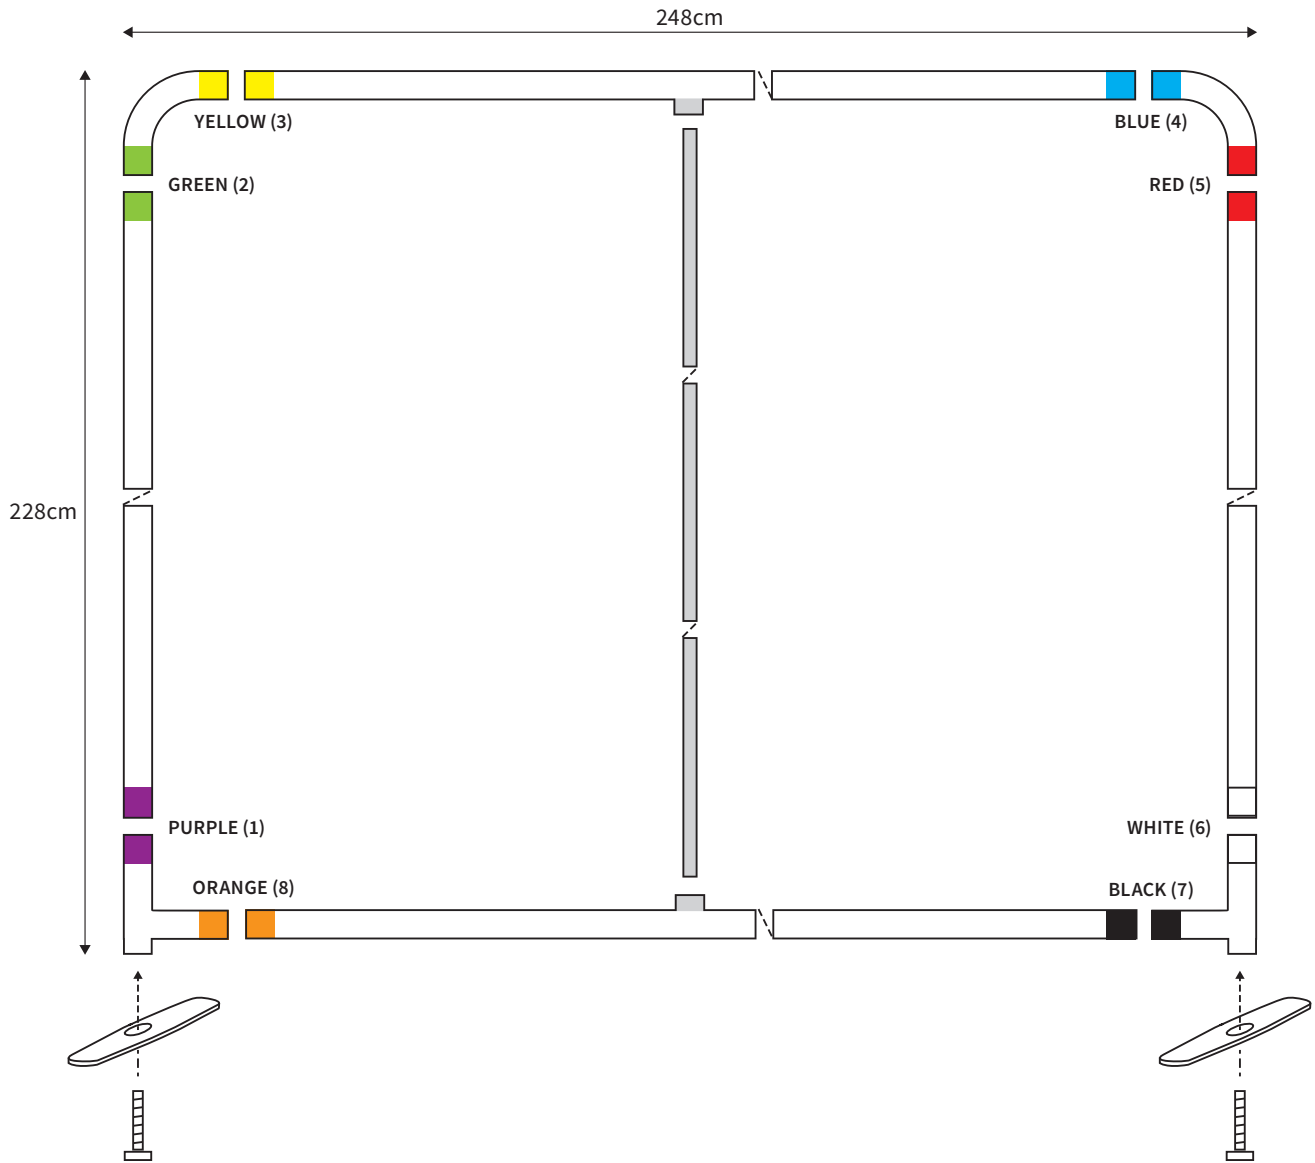

MANUAL

SHAPE STRAIGHT
WIDTH 248cm
HEIGHT 228cm

PARTS LIST

	2x	TOP CORNER		2x	TUBE HORIZONTAL (ø 3cm)
	2x	BOTTOM CORNER		2x	TUBE VERTICAL (ø 3cm)
	2x	FOOT			
	2x	SCREW (M8)		1x	TUBE SUPPORT (ø 2cm)
	1x	HEXA-KEY (M8)