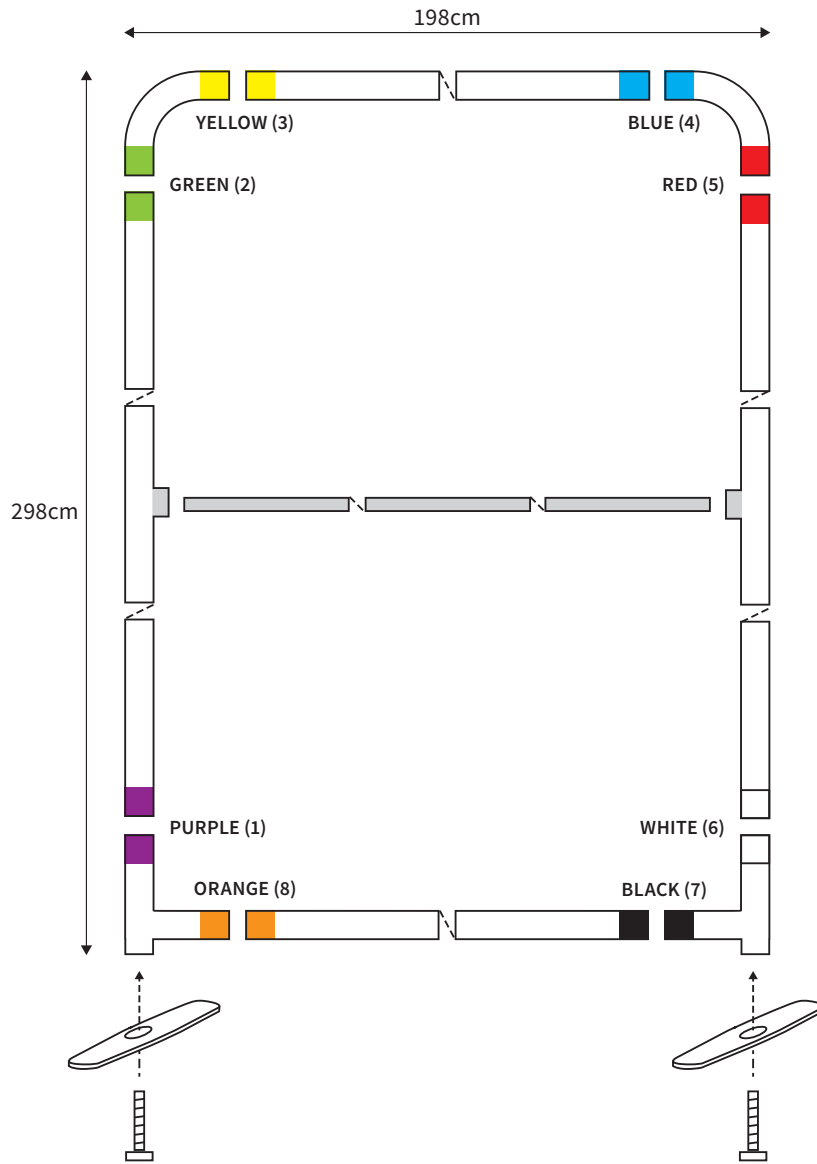

MANUAL

SHAPE STRAIGHT
WIDTH 198cm
HEIGHT 248cm

PARTS LIST					
	2x	TOP CORNER		2x	TUBE HORIZONTAL (ø 3cm)
	2x	BOTTOM CORNER		2x	TUBE VERTICAL (ø 3cm)
	2x	FOOT			
	2x	SCREW (M8)		1x	TUBE SUPPORT (ø 2cm)
	1x	HEXA-KEY (M8)			

MANUAL

SHAPE STRAIGHT
WIDTH 98cm
HEIGHT 298cm

PARTS LIST					
	2x	TOP CORNER		2x	TUBE HORIZONTAL (ø 3cm)
	2x	BOTTOM CORNER		2x	TUBE VERTICAL (ø 3cm)
	2x	FOOT			
	2x	SCREW (M8)		1x	TUBE SUPPORT (ø 2cm)
	1x	HEXA-KEY (M8)			

MANUAL

SHAPE STRAIGHT
WIDTH 148cm
HEIGHT 298cm

PARTS LIST

	2x	TOP CORNER		2x	TUBE HORIZONTAL (ø 3cm)
	2x	BOTTOM CORNER		2x	TUBE VERTICAL (ø 3cm)
	2x	FOOT			
	2x	SCREW (M8)		1x	TUBE SUPPORT (ø 2cm)
	1x	HEXA-KEY (M8)			

MANUAL

SHAPE STRAIGHT
WIDTH 198cm
HEIGHT 298cm

PARTS LIST					
	2x	TOP CORNER		2x	TUBE HORIZONTAL (ø 3cm)
	2x	BOTTOM CORNER		2x	TUBE VERTICAL (ø 3cm)
	2x	FOOT			
	2x	SCREW (M8)			
	1x	HEXA-KEY (M8)		1x	TUBE SUPPORT (ø 2cm)