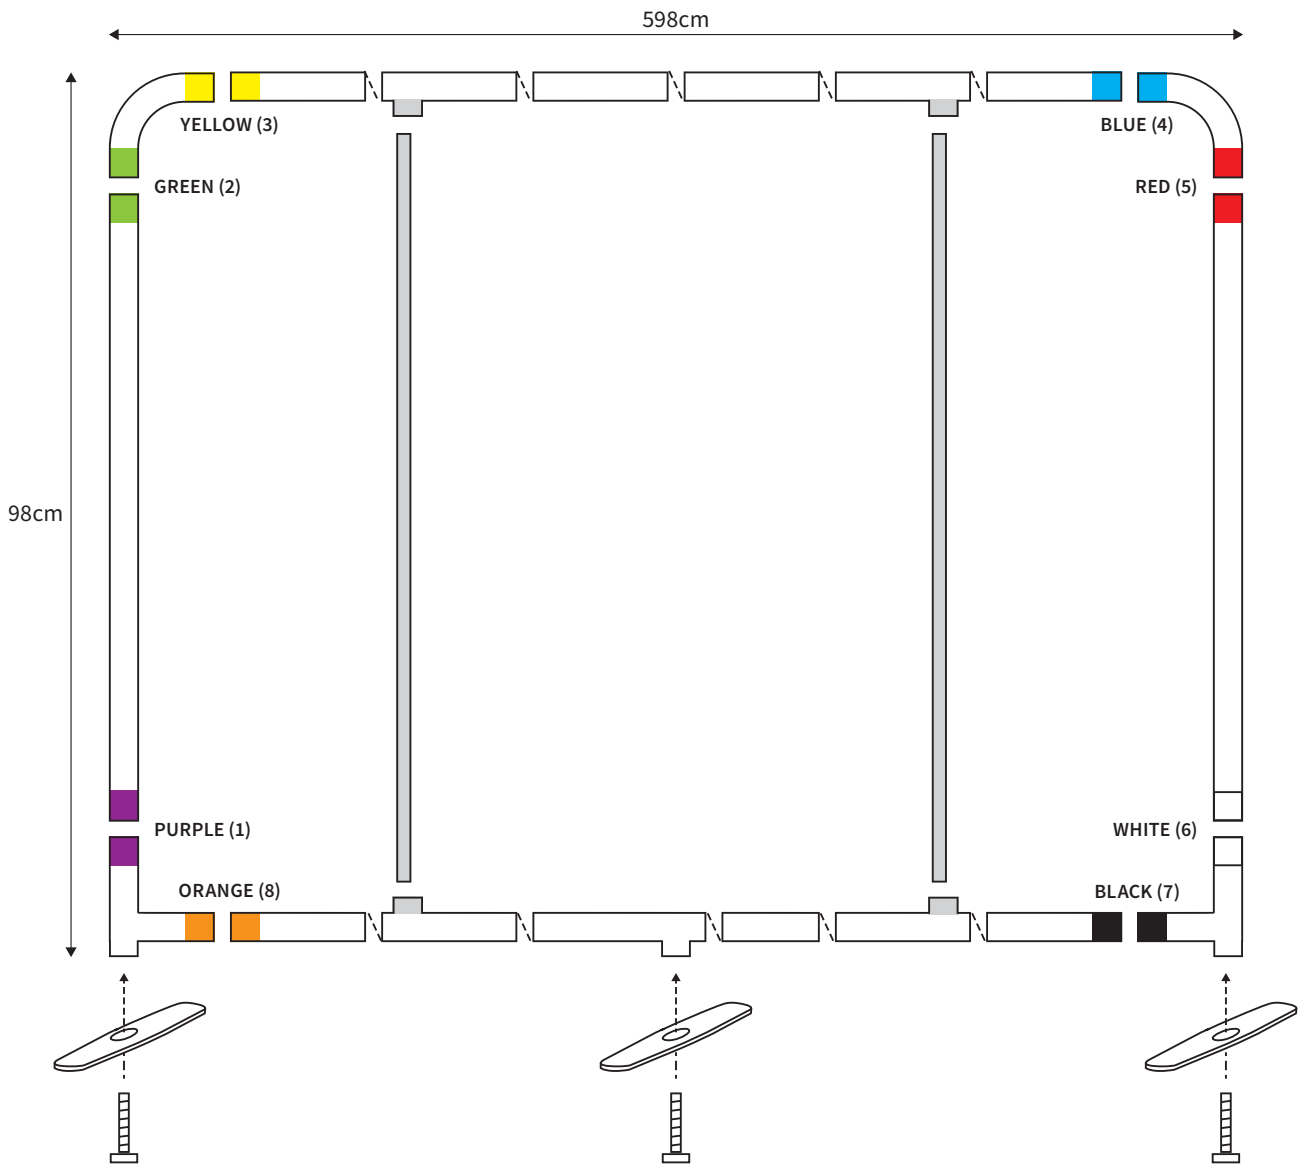

MANUAL

SHAPE STRAIGHT
WIDTH 398cm
HEIGHT 98cm

PARTS LIST					
				1x	HEXA-KEY (M8)
	2x	TOP CORNER		2x	TUBE HORIZONTAL (ø 3cm)
	2x	BOTTOM CORNER			
	3x	FOOT		2x	TUBE VERTICAL (ø 3cm)
	1x	SCREW (M6) FOOT MIDDLE			
	2x	SCREW (M8)		1x	TUBE SUPPORT (ø 2cm)
	1x	HEXA-KEY (M6)			

MANUAL

SHAPE STRAIGHT
WIDTH 498cm
HEIGHT 98cm

PARTS LIST					
				1x	HEXA-KEY (M8)
	2x	TOP CORNER		2x	TUBE HORIZONTAL (ø 3cm)
	2x	BOTTOM CORNER			
	3x	FOOT		2x	TUBE VERTICAL (ø 3cm)
	1x	SCREW (M6) FOOT MIDDLE			
	2x	SCREW (M8)		2x	TUBE SUPPORT (ø 2cm)
	1x	HEXA-KEY (M6)			

MANUAL

SHAPE STRAIGHT
WIDTH 598cm
HEIGHT 98cm

PARTS LIST					
				1x	HEXA-KEY (M8)
	2x	TOP CORNER		2x	TUBE HORIZONTAL (ø 3cm)
	2x	BOTTOM CORNER			
	3x	FOOT		2x	TUBE VERTICAL (ø 3cm)
	1x	SCREW (M6) FOOT MIDDLE			
	2x	SCREW (M8)		2x	TUBE SUPPORT (ø 2cm)
	1x	HEXA-KEY (M6)			

MANUAL

SHAPE STRAIGHT
WIDTH 98cm
HEIGHT 148cm

PARTS LIST

	2x	TOP CORNER		2x	TUBE HORIZONTAL (ø 3cm)
	2x	BOTTOM CORNER		2x	TUBE VERTICAL (ø 3cm)
	2x	FOOT			
	2x	SCREW (M8)			
	1x	HEXA-KEY (M8)			

MANUAL

SHAPE STRAIGHT
WIDTH 148cm
HEIGHT 148cm