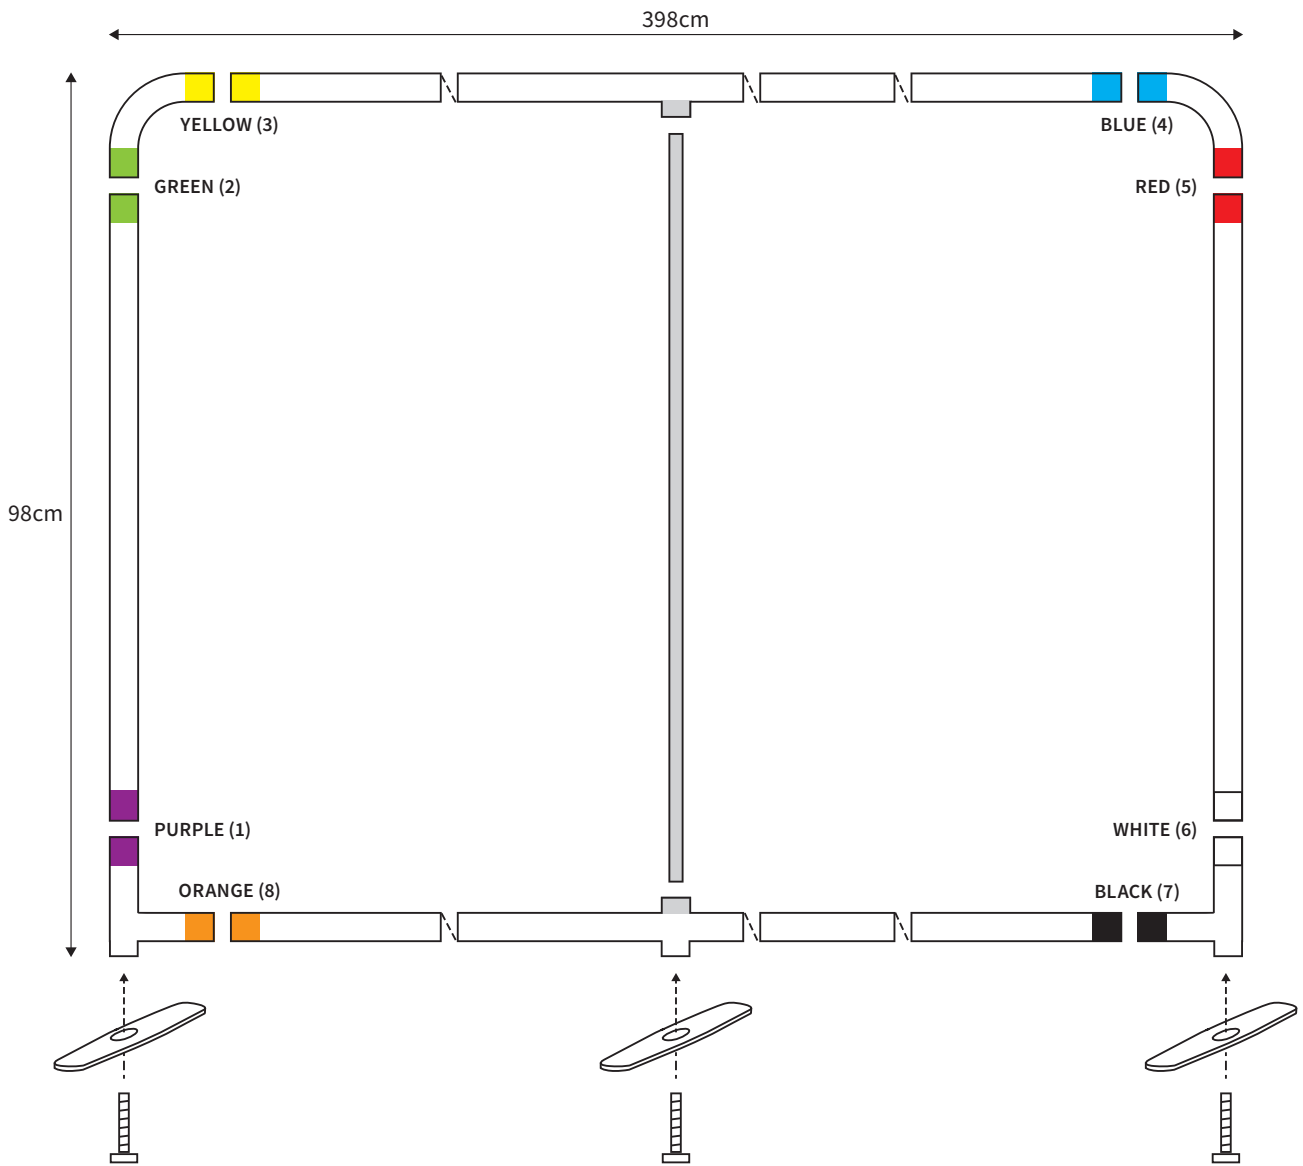

	2x	TOP CORNER		2x	TUBE HORIZONTAL (ø 3cm)
	2x	BOTTOM CORNER		2x	TUBE VERTICAL (ø 3cm)
	2x	FOOT			
	2x	SCREW (M8)			
	1x	HEXA-KEY (M8)			

MANUAL

SHAPE STRAIGHT
WIDTH 248cm
HEIGHT 98cm

PARTS LIST

	2x	TOP CORNER		2x	TUBE HORIZONTAL (ø 3cm)
	2x	BOTTOM CORNER		2x	TUBE VERTICAL (ø 3cm)
	2x	FOOT			
	2x	SCREW (M8)		1x	TUBE SUPPORT (ø 2cm)
	1x	HEXA-KEY (M8)			

MANUAL

SHAPE STRAIGHT
WIDTH 298cm
HEIGHT 98cm

PARTS LIST

	2x	TOP CORNER		2x	TUBE HORIZONTAL (ø 3cm)
	2x	BOTTOM CORNER		2x	TUBE VERTICAL (ø 3cm)
	2x	FOOT			
	2x	SCREW (M8)		1x	TUBE SUPPORT (ø 2cm)
	1x	HEXA-KEY (M8)			

MANUAL

SHAPE STRAIGHT
WIDTH 398cm
HEIGHT 98cm

PARTS LIST					
				1x	HEXA-KEY (M8)
	2x	TOP CORNER		2x	TUBE HORIZONTAL (ø 3cm)
	2x	BOTTOM CORNER			
	3x	FOOT		2x	TUBE VERTICAL (ø 3cm)
	1x	SCREW (M6) FOOT MIDDLE			
	2x	SCREW (M8)		1x	TUBE SUPPORT (ø 2cm)
	1x	HEXA-KEY (M6)			

MANUAL

SHAPE STRAIGHT
WIDTH 498cm
HEIGHT 98cm

PARTS LIST					
				1x	HEXA-KEY (M8)
	2x	TOP CORNER		2x	TUBE HORIZONTAL (ø 3cm)
	2x	BOTTOM CORNER			
	3x	FOOT		2x	TUBE VERTICAL (ø 3cm)
	1x	SCREW (M6) FOOT MIDDLE			
	2x	SCREW (M8)		2x	TUBE SUPPORT (ø 2cm)
	1x	HEXA-KEY (M6)			