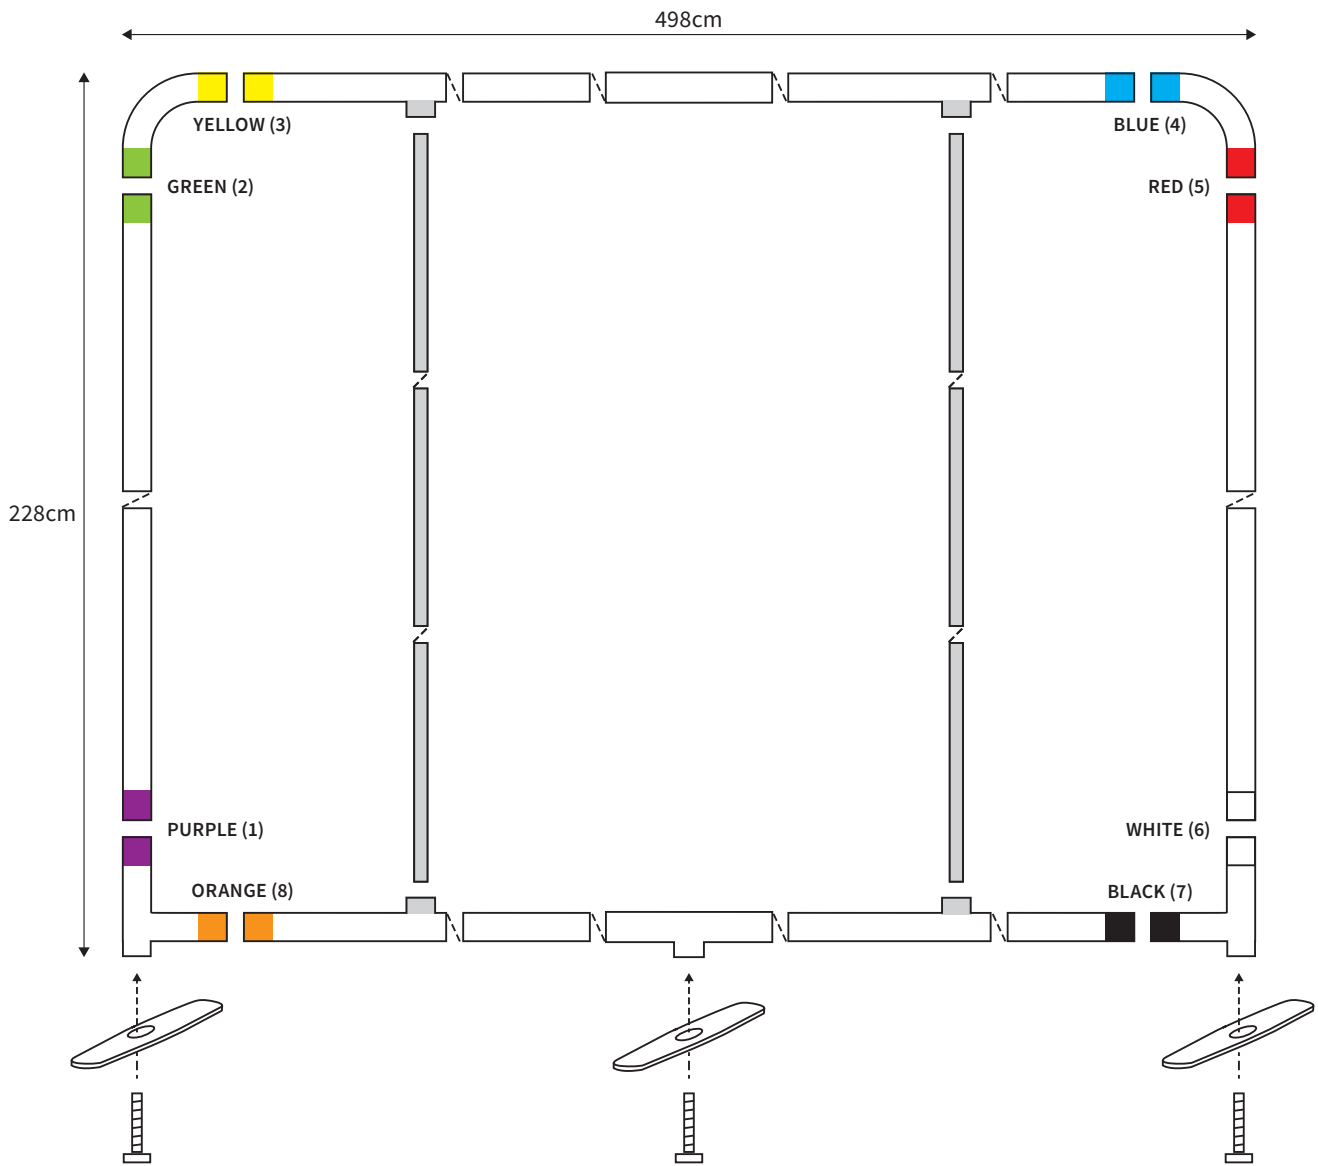

MANUAL

SHAPE STRAIGHT
WIDTH 298cm
HEIGHT 228cm

PARTS LIST

	2x	TOP CORNER		2x	TUBE HORIZONTAL (ø 3cm)
	2x	BOTTOM CORNER		2x	TUBE VERTICAL (ø 3cm)
	2x	FOOT			
	2x	SCREW (M8)		1x	TUBE SUPPORT (ø 2cm)
	1x	HEXA-KEY (M8)			

MANUAL

SHAPE STRAIGHT
WIDTH 398cm
HEIGHT 228cm

PARTS LIST				1x	HEXA-KEY (M8)
	2x	TOP CORNER		2x	TUBE HORIZONTAL (ø 3cm)
	2x	BOTTOM CORNER			
	3x	FOOT		2x	TUBE VERTICAL (ø 3cm)
	1x	SCREW (M6) FOOT MIDDLE			
	2x	SCREW (M8)		1x	TUBE SUPPORT (ø 2cm)
	1x	HEXA-KEY (M6)			

MANUAL

SHAPE STRAIGHT
WIDTH 498cm
HEIGHT 228cm

PARTS LIST					
				1x	HEXA-KEY (M8)
	2x	TOP CORNER		2x	TUBE HORIZONTAL (ø 3cm)
	2x	BOTTOM CORNER			
	3x	FOOT		2x	TUBE VERTICAL (ø 3cm)
	1x	SCREW (M6) FOOT MIDDLE			
	2x	SCREW (M8)		2x	TUBE SUPPORT (ø 2cm)
	1x	HEXA-KEY (M6)			

MANUAL

SHAPE STRAIGHT
WIDTH 598cm
HEIGHT 228cm

PARTS LIST				1x	HEXA-KEY (M8)
	2x	TOP CORNER		2x	TUBE HORIZONTAL (ø 3cm)
	2x	BOTTOM CORNER			
	3x	FOOT		2x	TUBE VERTICAL (ø 3cm)
	1x	SCREW (M6) FOOT MIDDLE			
	2x	SCREW (M8)		2x	TUBE SUPPORT (ø 2cm)
	1x	HEXA-KEY (M6)			