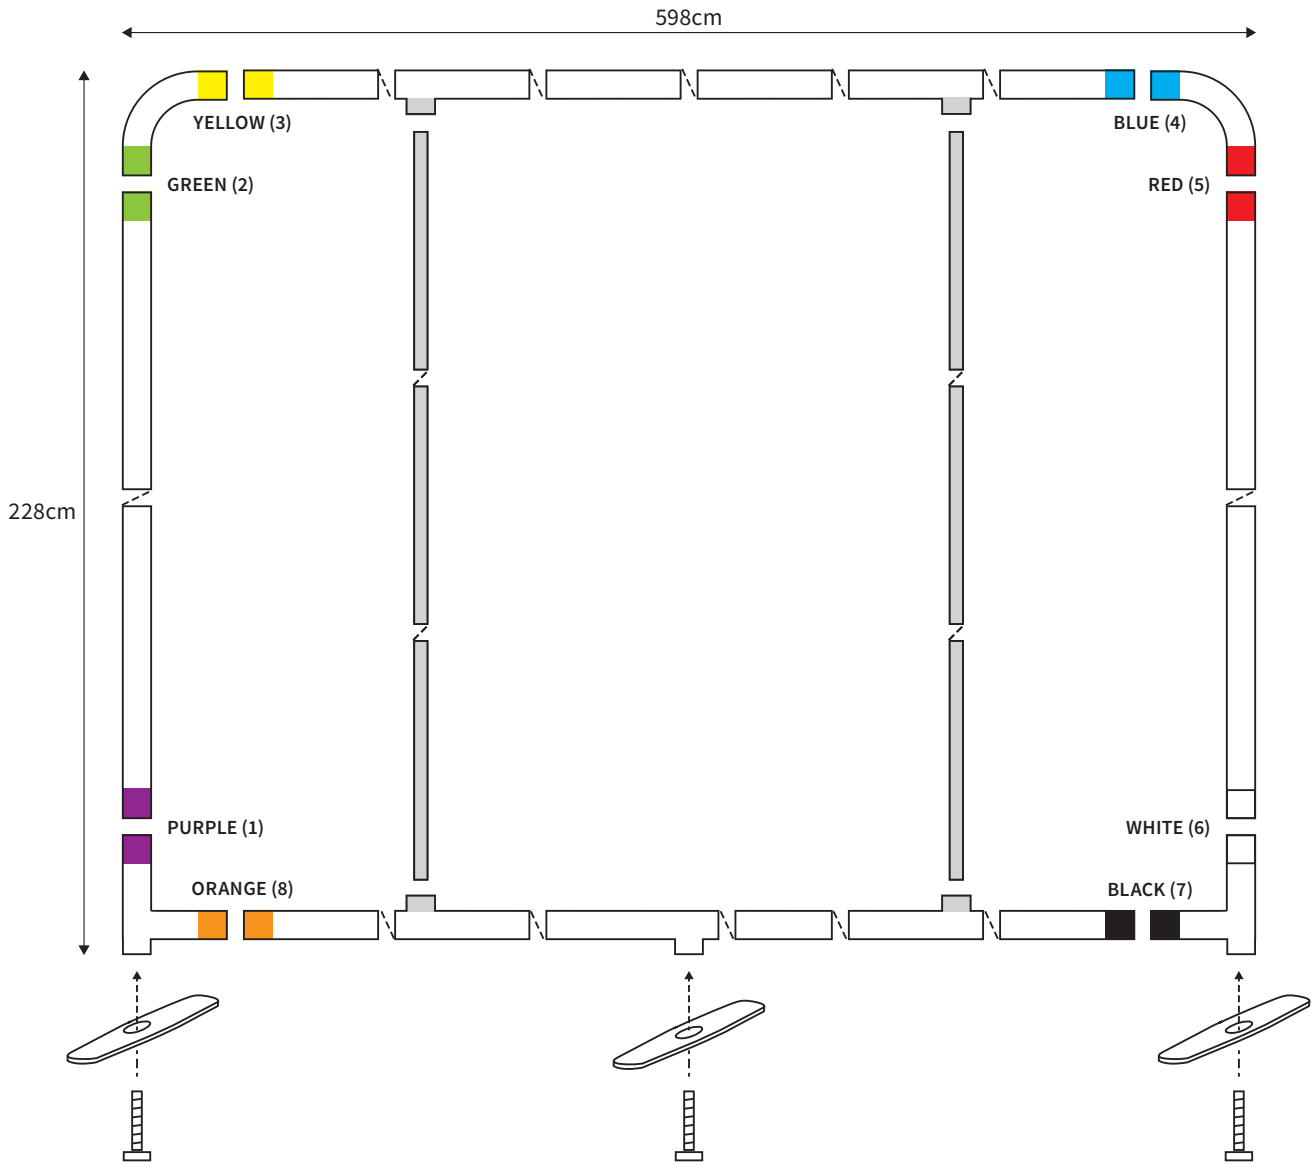

MANUAL

SHAPE STRAIGHT
WIDTH 298cm
HEIGHT 228cm

PARTS LIST

	2x	TOP CORNER		2x	TUBE HORIZONTAL (ø 3cm)
	2x	BOTTOM CORNER		2x	TUBE VERTICAL (ø 3cm)
	2x	FOOT			
	2x	SCREW (M8)		1x	TUBE SUPPORT (ø 2cm)
	1x	HEXA-KEY (M8)			

MANUAL

SHAPE STRAIGHT
WIDTH 498cm
HEIGHT 228cm

PARTS LIST					
				1x	HEXA-KEY (M8)
	2x	TOP CORNER		2x	TUBE HORIZONTAL (ø 3cm)
	2x	BOTTOM CORNER			
	3x	FOOT		2x	TUBE VERTICAL (ø 3cm)
	1x	SCREW (M6) FOOT MIDDLE			
	2x	SCREW (M8)		2x	TUBE SUPPORT (ø 2cm)
	1x	HEXA-KEY (M6)			

MANUAL

SHAPE STRAIGHT
WIDTH 598cm
HEIGHT 228cm

PARTS LIST				1x	HEXA-KEY (M8)
	2x	TOP CORNER		2x	TUBE HORIZONTAL (ø 3cm)
	2x	BOTTOM CORNER			
	3x	FOOT		2x	TUBE VERTICAL (ø 3cm)
	1x	SCREW (M6) FOOT MIDDLE			
	2x	SCREW (M8)		2x	TUBE SUPPORT (ø 2cm)
	1x	HEXA-KEY (M6)			

MANUAL

SHAPE STRAIGHT
WIDTH 98cm
HEIGHT 248cm

PARTS LIST

	2x	TOP CORNER		2x	TUBE HORIZONTAL (ø 3cm)
	2x	BOTTOM CORNER		2x	TUBE VERTICAL (ø 3cm)
	2x	FOOT			
	2x	SCREW (M8)		1x	TUBE SUPPORT (ø 2cm)
	1x	HEXA-KEY (M8)			