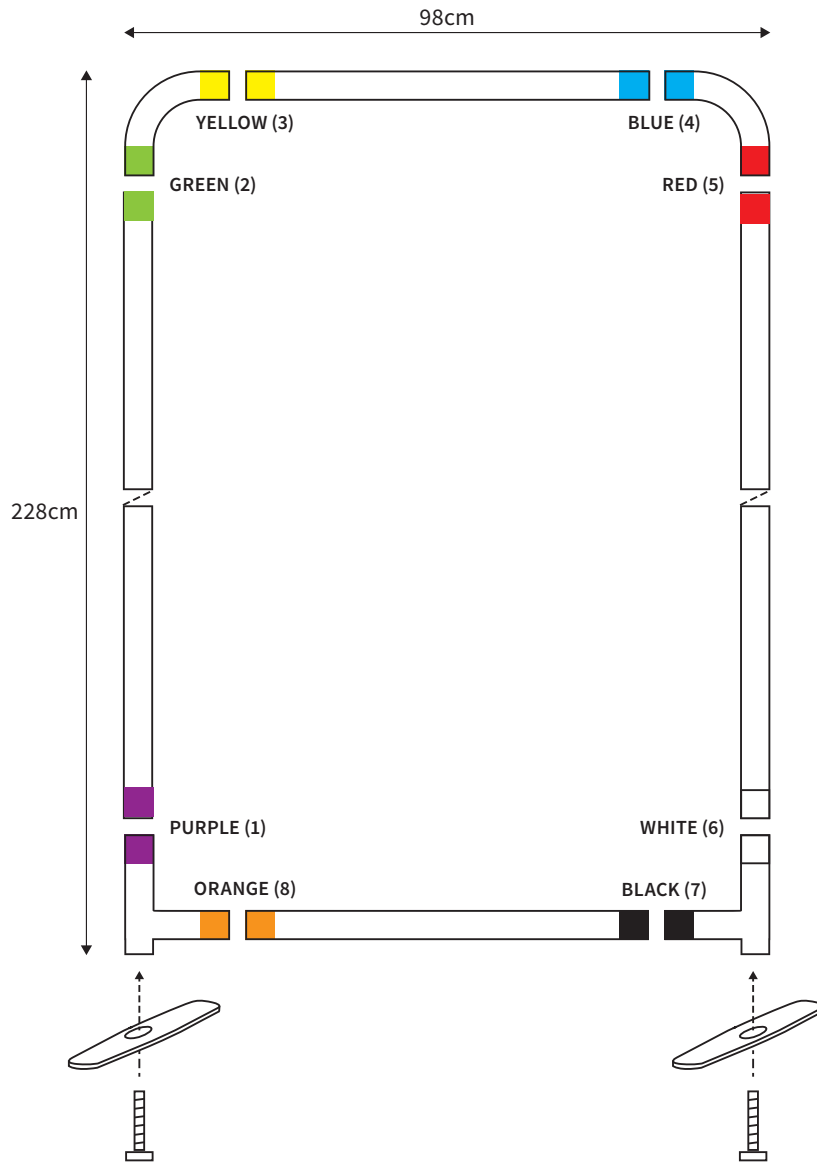

MANUAL

SHAPE STRAIGHT
WIDTH 498cm
HEIGHT 148cm

PARTS LIST				1x	HEXA-KEY (M8)
	2x	TOP CORNER		2x	TUBE HORIZONTAL (ø 3cm)
	2x	BOTTOM CORNER			
	3x	FOOT		2x	TUBE VERTICAL (ø 3cm)
	1x	SCREW (M6) FOOT MIDDLE			
	2x	SCREW (M8)		2x	TUBE SUPPORT (ø 2cm)
	1x	HEXA-KEY (M6)			

MANUAL

SHAPE STRAIGHT
WIDTH 98cm
HEIGHT 228cm

PARTS LIST

	2x	TOP CORNER		2x	TUBE HORIZONTAL (ø 3cm)
	2x	BOTTOM CORNER		2x	TUBE VERTICAL (ø 3cm)
	2x	FOOT			
	2x	SCREW (M8)			
	1x	HEXA-KEY (M8)			

MANUAL

SHAPE STRAIGHT
WIDTH 148cm
HEIGHT 228cm

PARTS LIST					
	2x	TOP CORNER		2x	TUBE HORIZONTAL (ø 3cm)
	2x	BOTTOM CORNER		2x	TUBE VERTICAL (ø 3cm)
	2x	FOOT			
	2x	SCREW (M8)			
	1x	HEXA-KEY (M8)			

MANUAL

SHAPE STRAIGHT
WIDTH 198cm
HEIGHT 228cm

PARTS LIST					
	2x	TOP CORNER		2x	TUBE HORIZONTAL (ø 3cm)
	2x	BOTTOM CORNER		2x	TUBE VERTICAL (ø 3cm)
	2x	FOOT			
	2x	SCREW (M8)			
	1x	HEXA-KEY (M8)			

MANUAL

SHAPE STRAIGHT
WIDTH 248cm
HEIGHT 228cm

PARTS LIST

	2x	TOP CORNER		2x	TUBE HORIZONTAL (ø 3cm)
	2x	BOTTOM CORNER		2x	TUBE VERTICAL (ø 3cm)
	2x	FOOT			
	2x	SCREW (M8)		1x	TUBE SUPPORT (ø 2cm)
	1x	HEXA-KEY (M8)			