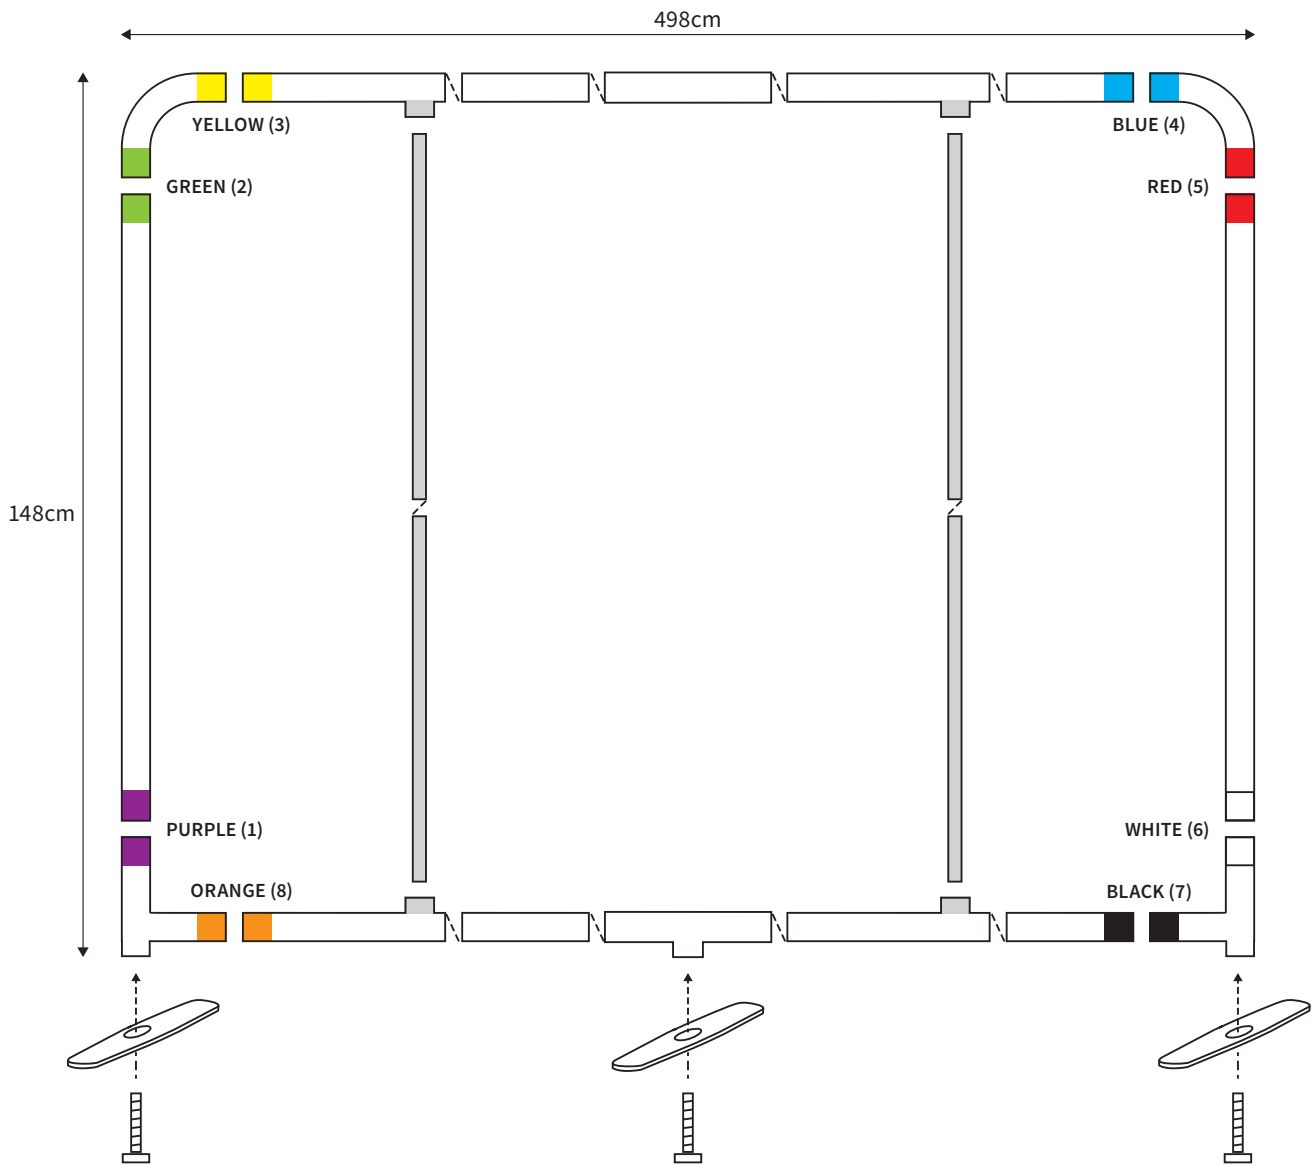

MANUAL

SHAPE STRAIGHT
WIDTH 398cm
HEIGHT 148cm

PARTS LIST					
				1x	HEXA-KEY (M8)
	2x	TOP CORNER		2x	TUBE HORIZONTAL (ø 3cm)
	2x	BOTTOM CORNER			
	3x	FOOT		2x	TUBE VERTICAL (ø 3cm)
	1x	SCREW (M6) FOOT MIDDLE			
	2x	SCREW (M8)		1x	TUBE SUPPORT (ø 2cm)
	1x	HEXA-KEY (M6)			

MANUAL

SHAPE STRAIGHT
WIDTH 598cm
HEIGHT 148cm

PARTS LIST					
				1x	HEXA-KEY (M8)
	2x	TOP CORNER		2x	TUBE HORIZONTAL (ø 3cm)
	2x	BOTTOM CORNER			
	3x	FOOT		2x	TUBE VERTICAL (ø 3cm)
	1x	SCREW (M6) FOOT MIDDLE			
	2x	SCREW (M8)		2x	TUBE SUPPORT (ø 2cm)
	1x	HEXA-KEY (M6)			

MANUAL

SHAPE STRAIGHT
WIDTH 498cm
HEIGHT 148cm

PARTS LIST				1x	HEXA-KEY (M8)
	2x	TOP CORNER		2x	TUBE HORIZONTAL (ø 3cm)
	2x	BOTTOM CORNER			
	3x	FOOT		2x	TUBE VERTICAL (ø 3cm)
	1x	SCREW (M6) FOOT MIDDLE			
	2x	SCREW (M8)		2x	TUBE SUPPORT (ø 2cm)
	1x	HEXA-KEY (M6)			

MANUAL

SHAPE STRAIGHT
WIDTH 98cm
HEIGHT 228cm

PARTS LIST

	2x	TOP CORNER		2x	TUBE HORIZONTAL (ø 3cm)
	2x	BOTTOM CORNER		2x	TUBE VERTICAL (ø 3cm)
	2x	FOOT			
	2x	SCREW (M8)			
	1x	HEXA-KEY (M8)			

MANUAL

SHAPE STRAIGHT
WIDTH 148cm
HEIGHT 228cm