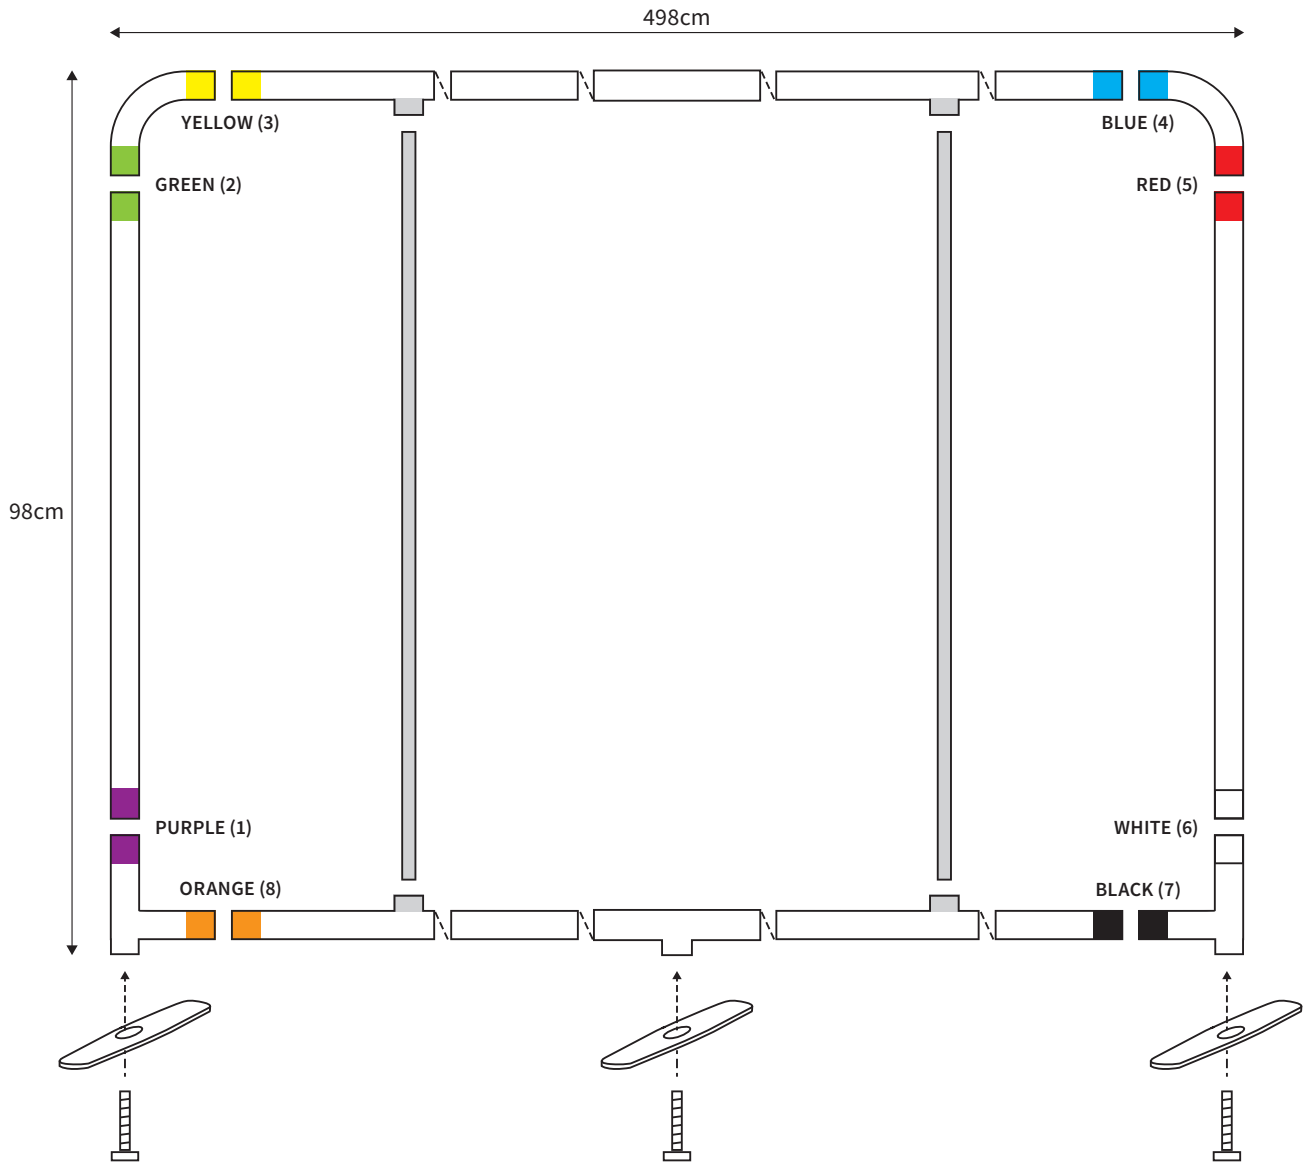

MANUAL

SHAPE STRAIGHT
WIDTH 298cm
HEIGHT 98cm

PARTS LIST

	2x	TOP CORNER		2x	TUBE HORIZONTAL (ø 3cm)
	2x	BOTTOM CORNER		2x	TUBE VERTICAL (ø 3cm)
	2x	FOOT			
	2x	SCREW (M8)		1x	TUBE SUPPORT (ø 2cm)
	1x	HEXA-KEY (M8)			

MANUAL

SHAPE STRAIGHT
WIDTH 398cm
HEIGHT 98cm

PARTS LIST					
				1x	HEXA-KEY (M8)
	2x	TOP CORNER		2x	TUBE HORIZONTAL (ø 3cm)
	2x	BOTTOM CORNER			
	3x	FOOT		2x	TUBE VERTICAL (ø 3cm)
	1x	SCREW (M6) FOOT MIDDLE			
	2x	SCREW (M8)		1x	TUBE SUPPORT (ø 2cm)
	1x	HEXA-KEY (M6)			

MANUAL

SHAPE STRAIGHT
WIDTH 498cm
HEIGHT 98cm

PARTS LIST					
				1x	HEXA-KEY (M8)
	2x	TOP CORNER		2x	TUBE HORIZONTAL (ø 3cm)
	2x	BOTTOM CORNER			
	3x	FOOT		2x	TUBE VERTICAL (ø 3cm)
	1x	SCREW (M6) FOOT MIDDLE			
	2x	SCREW (M8)		2x	TUBE SUPPORT (ø 2cm)
	1x	HEXA-KEY (M6)			

MANUAL

SHAPE STRAIGHT
WIDTH 598cm
HEIGHT 98cm

PARTS LIST					
				1x	HEXA-KEY (M8)
	2x	TOP CORNER		2x	TUBE HORIZONTAL (ø 3cm)
	2x	BOTTOM CORNER			
	3x	FOOT		2x	TUBE VERTICAL (ø 3cm)
	1x	SCREW (M6) FOOT MIDDLE			
	2x	SCREW (M8)		2x	TUBE SUPPORT (ø 2cm)
	1x	HEXA-KEY (M6)			