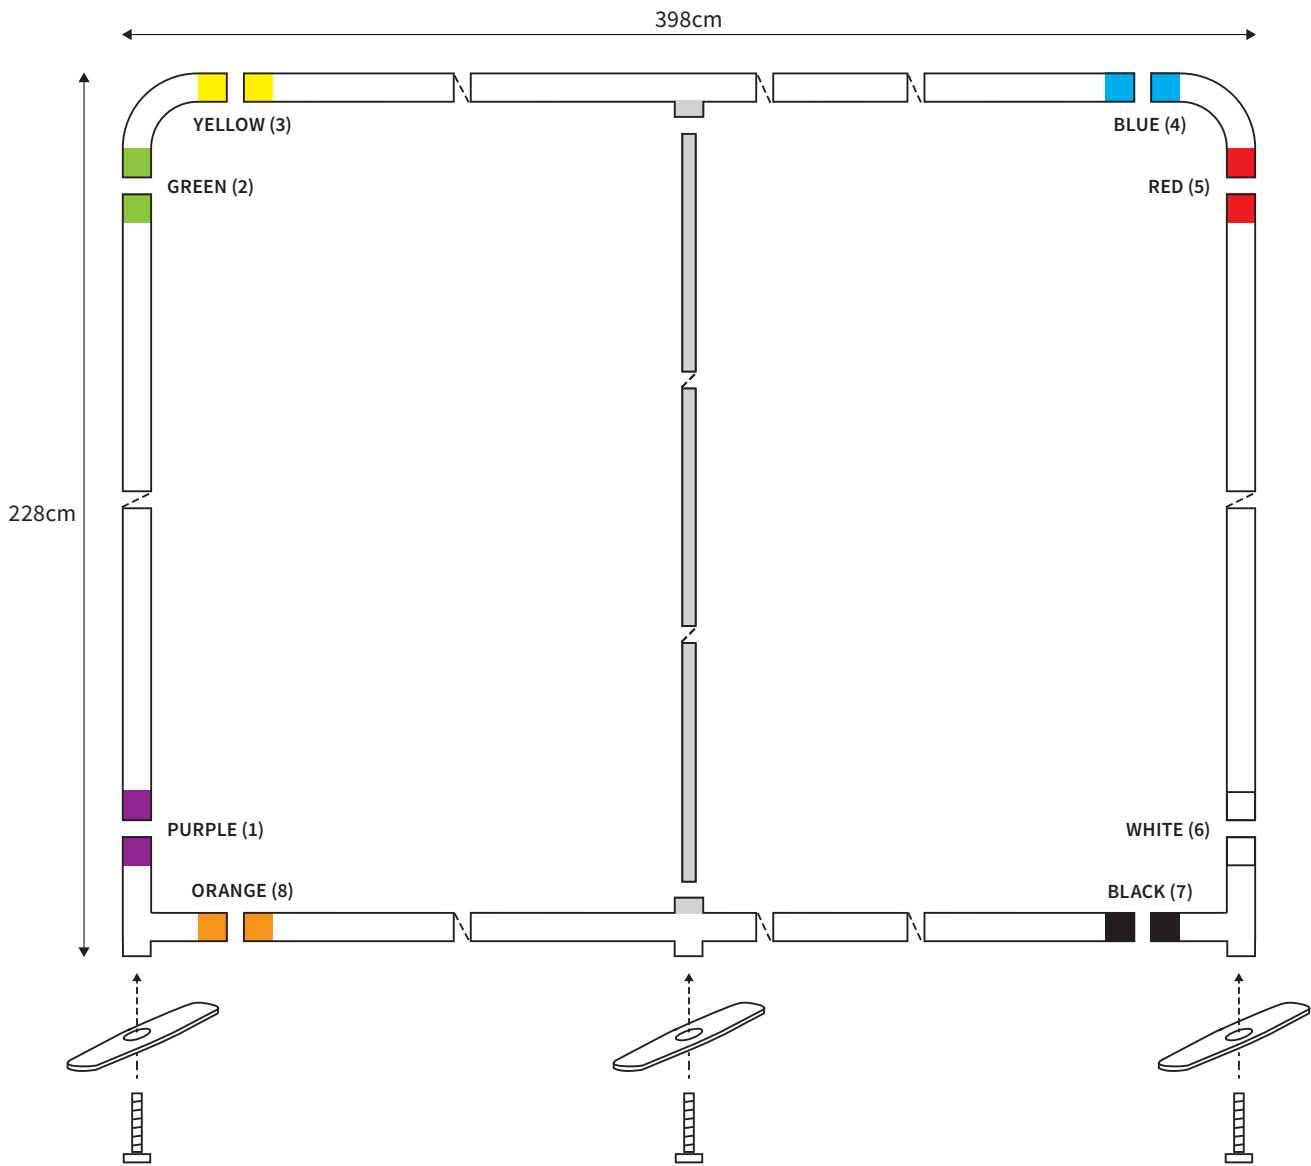

MANUAL

SHAPE STRAIGHT
WIDTH 248cm
HEIGHT 228cm

PARTS LIST

	2x	TOP CORNER		2x	TUBE HORIZONTAL (ø 3cm)
	2x	BOTTOM CORNER		2x	TUBE VERTICAL (ø 3cm)
	2x	FOOT			
	2x	SCREW (M8)		1x	TUBE SUPPORT (ø 2cm)
	1x	HEXA-KEY (M8)			

MANUAL

SHAPE STRAIGHT
WIDTH 298cm
HEIGHT 228cm

PARTS LIST

	2x	TOP CORNER		2x	TUBE HORIZONTAL (ø 3cm)
	2x	BOTTOM CORNER		2x	TUBE VERTICAL (ø 3cm)
	2x	FOOT			
	2x	SCREW (M8)		1x	TUBE SUPPORT (ø 2cm)
	1x	HEXA-KEY (M8)			

MANUAL

SHAPE STRAIGHT
WIDTH 398cm
HEIGHT 228cm

PARTS LIST				1x	HEXA-KEY (M8)
	2x	TOP CORNER		2x	TUBE HORIZONTAL (ø 3cm)
	2x	BOTTOM CORNER			
	3x	FOOT		2x	TUBE VERTICAL (ø 3cm)
	1x	SCREW (M6) FOOT MIDDLE			
	2x	SCREW (M8)		1x	TUBE SUPPORT (ø 2cm)
	1x	HEXA-KEY (M6)			

MANUAL

SHAPE STRAIGHT
WIDTH 498cm
HEIGHT 228cm

PARTS LIST					
				1x	HEXA-KEY (M8)
	2x	TOP CORNER		2x	TUBE HORIZONTAL (ø 3cm)
	2x	BOTTOM CORNER			
	3x	FOOT		2x	TUBE VERTICAL (ø 3cm)
	1x	SCREW (M6) FOOT MIDDLE			
	2x	SCREW (M8)		2x	TUBE SUPPORT (ø 2cm)
	1x	HEXA-KEY (M6)			