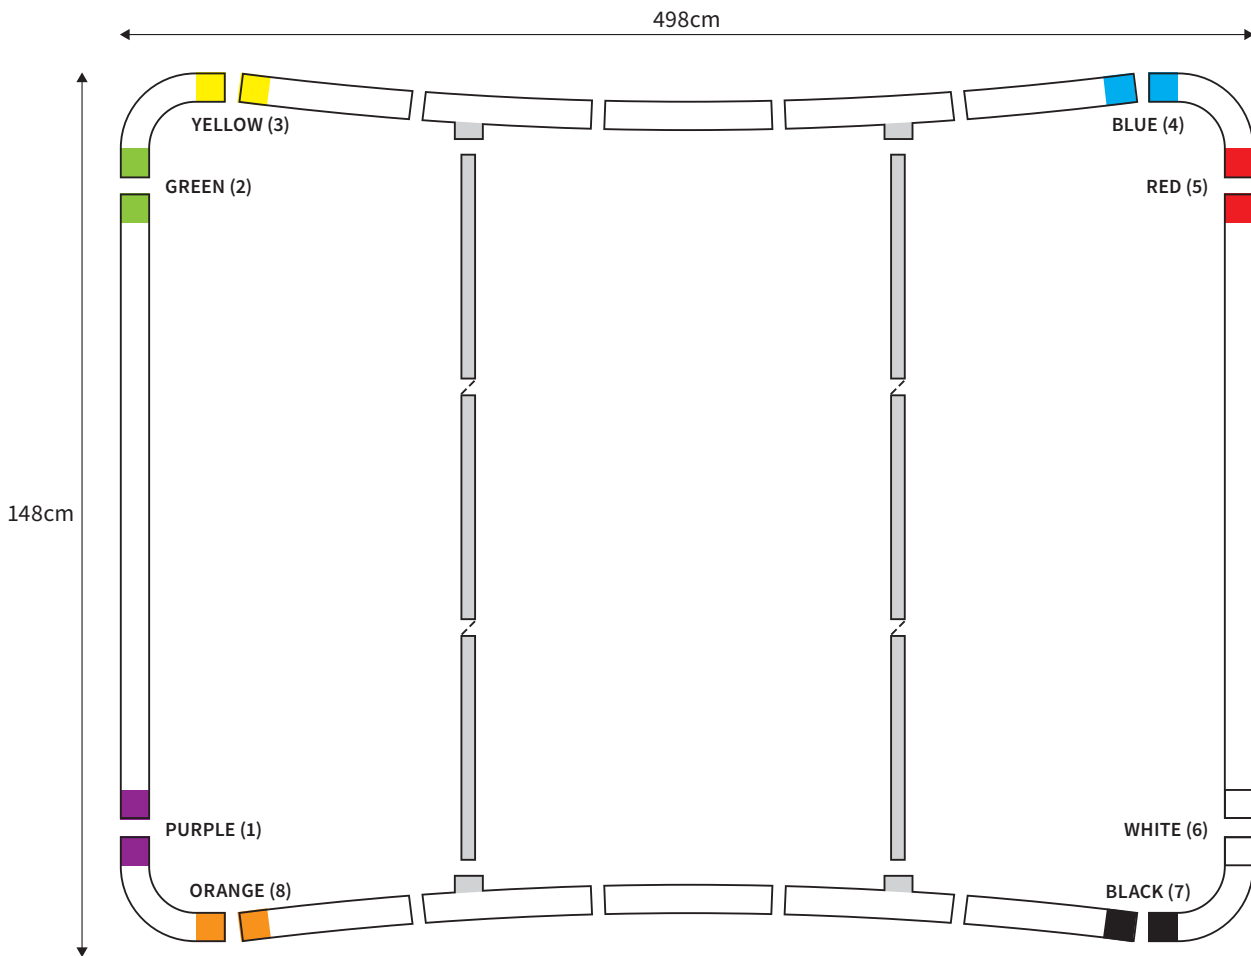

## PARTS LIST

	4x	CORNER		2x	TUBE VERTICAL ( ø 3cm )
	2x	TUBE HORIZONTAL ( ø 3cm )		1x	TUBE SUPPORT ( ø 2cm )

# MANUAL

**SHAPE** CURVED  
**WIDTH** 498cm  
**HEIGHT** 98cm

PARTS LIST					
	4x	CORNER		2x	TUBE VERTICAL ( ø 3cm )
	2x	TUBE HORIZONTAL ( ø 3cm )		2x	TUBE SUPPORT ( ø 2cm )

# MANUAL

**SHAPE** CURVED  
**WIDTH** 498cm  
**HEIGHT** 148cm

PARTS LIST					
	4x	CORNER		2x	TUBE VERTICAL ( ø 3cm )
	2x	TUBE HORIZONTAL ( ø 3cm )		2x	TUBE SUPPORT ( ø 2cm )

# MANUAL

**SHAPE** CURVED  
**WIDTH** 398cm  
**HEIGHT** 148cm

PARTS LIST					
	4x	CORNER		2x	TUBE VERTICAL ( ø 3cm )
	2x	TUBE HORIZONTAL ( ø 3cm )		1x	TUBE SUPPORT ( ø 2cm )