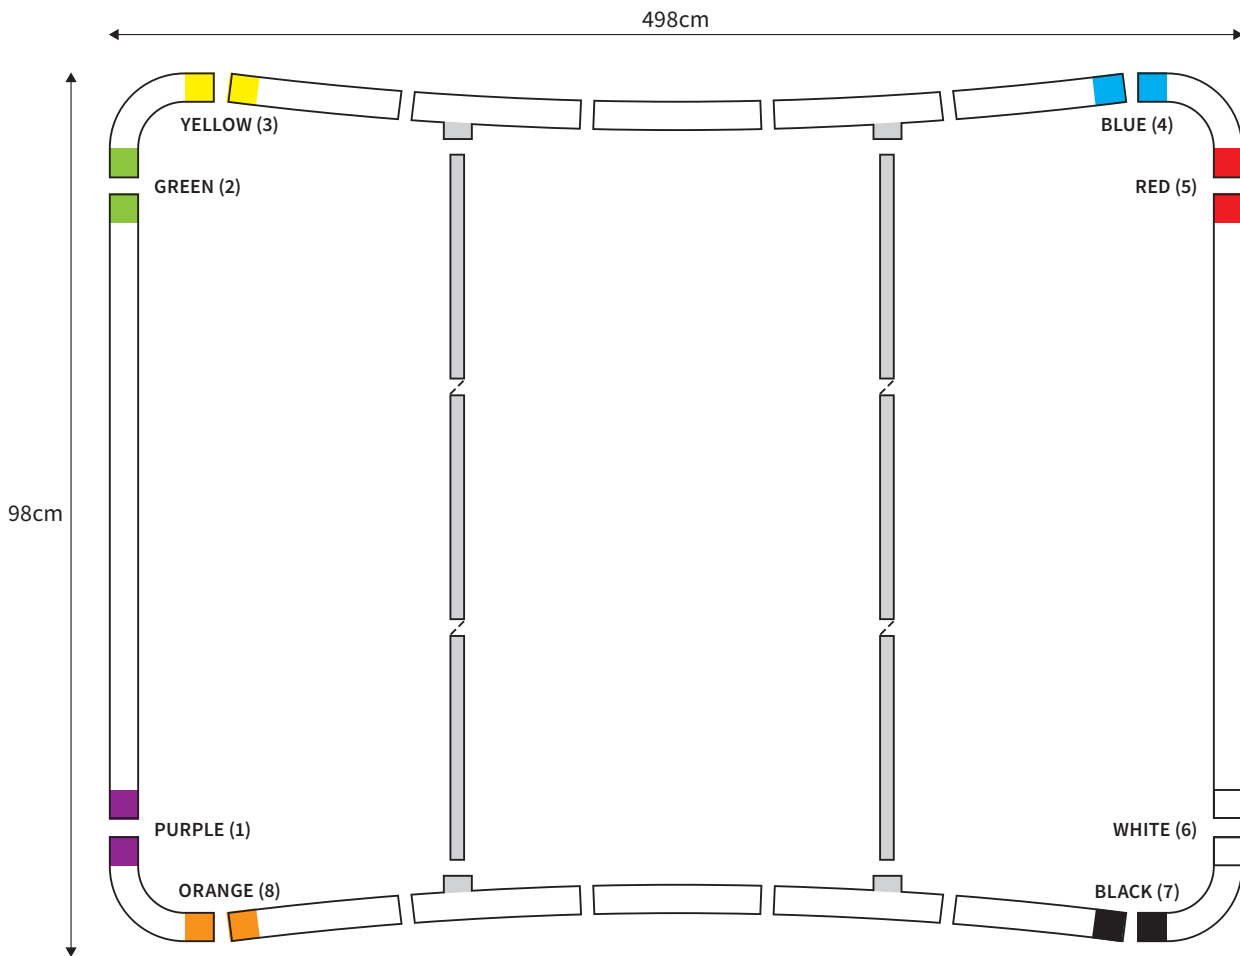

## PARTS LIST

	4x	CORNER		2x	TUBE VERTICAL ( ø 3cm )
	2x	TUBE HORIZONTAL ( ø 3cm )		1x	TUBE SUPPORT ( ø 2cm )

# MANUAL

**SHAPE** CURVED  
**WIDTH** 498cm  
**HEIGHT** 98cm

PARTS LIST					
	4x	CORNER		2x	TUBE VERTICAL ( ø 3cm )
	2x	TUBE HORIZONTAL ( ø 3cm )		2x	TUBE SUPPORT ( ø 2cm )

# MANUAL

**SHAPE** CURVED  
**WIDTH** 498cm  
**HEIGHT** 148cm

PARTS LIST					
	4x	CORNER		2x	TUBE VERTICAL ( ø 3cm )
	2x	TUBE HORIZONTAL ( ø 3cm )		2x	TUBE SUPPORT ( ø 2cm )