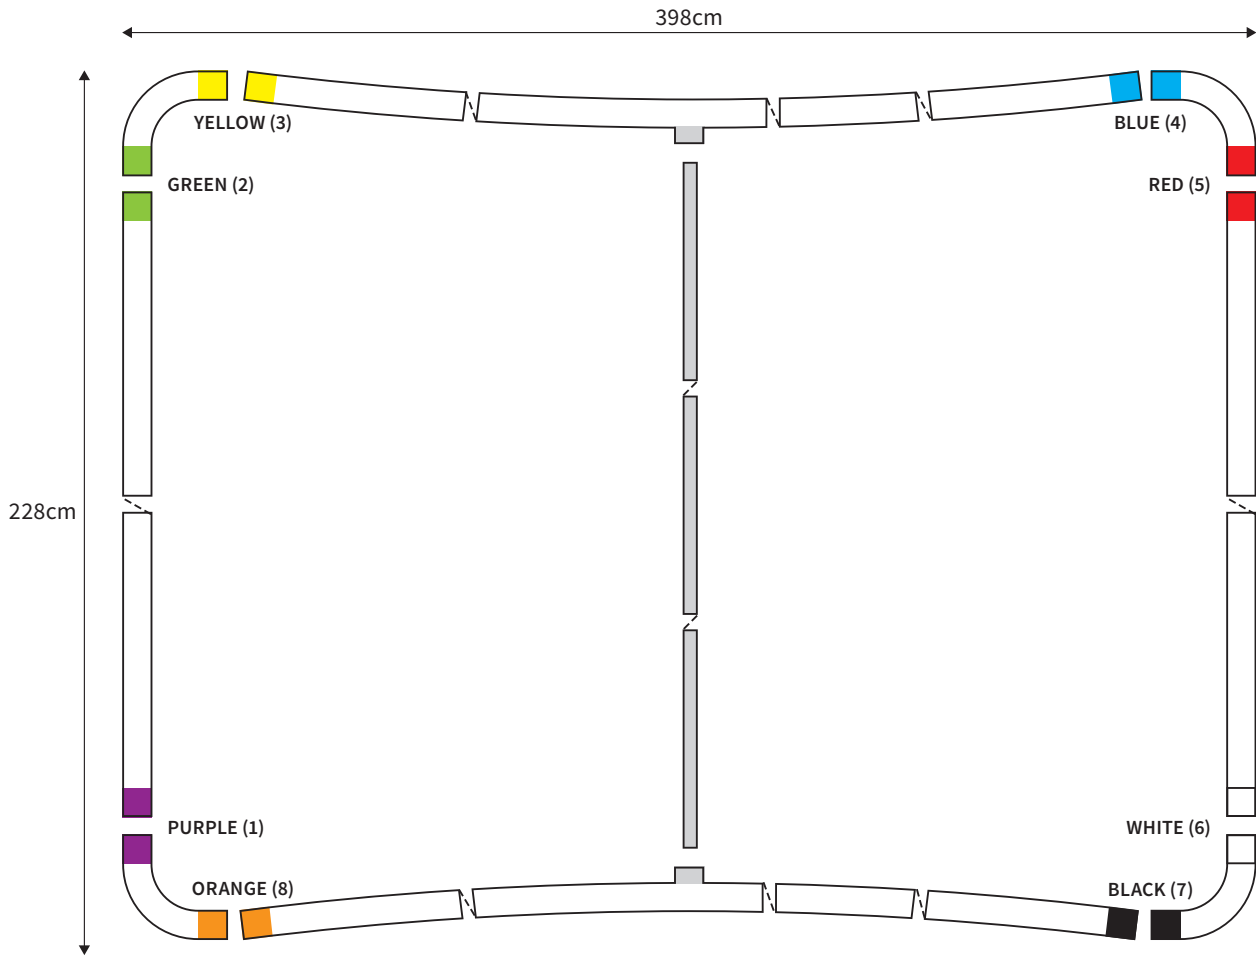

## PARTS LIST

	4x	CORNER		2x	TUBE VERTICAL ( ø 3cm )
	2x	TUBE HORIZONTAL ( ø 3cm )		1x	TUBE SUPPORT ( ø 2cm )

# MANUAL

**SHAPE** CURVED  
**WIDTH** 498cm  
**HEIGHT** 228cm

PARTS LIST					
	4x	CORNER		2x	TUBE VERTICAL ( ø 3cm )
	2x	TUBE HORIZONTAL ( ø 3cm )		2x	TUBE SUPPORT ( ø 2cm )

# MANUAL

**SHAPE** CURVED  
**WIDTH** 398cm  
**HEIGHT** 228cm

PARTS LIST					
	4x	CORNER		2x	TUBE VERTICAL ( ø 3cm )
	2x	TUBE HORIZONTAL ( ø 3cm )		1x	TUBE SUPPORT ( ø 2cm )

# MANUAL

**SHAPE** CURVED  
**WIDTH** 298cm  
**HEIGHT** 228cm

PARTS LIST					
	4x	CORNER		2x	TUBE VERTICAL ( ø 3cm )
	2x	TUBE HORIZONTAL ( ø 3cm )		1x	TUBE SUPPORT ( ø 2cm )