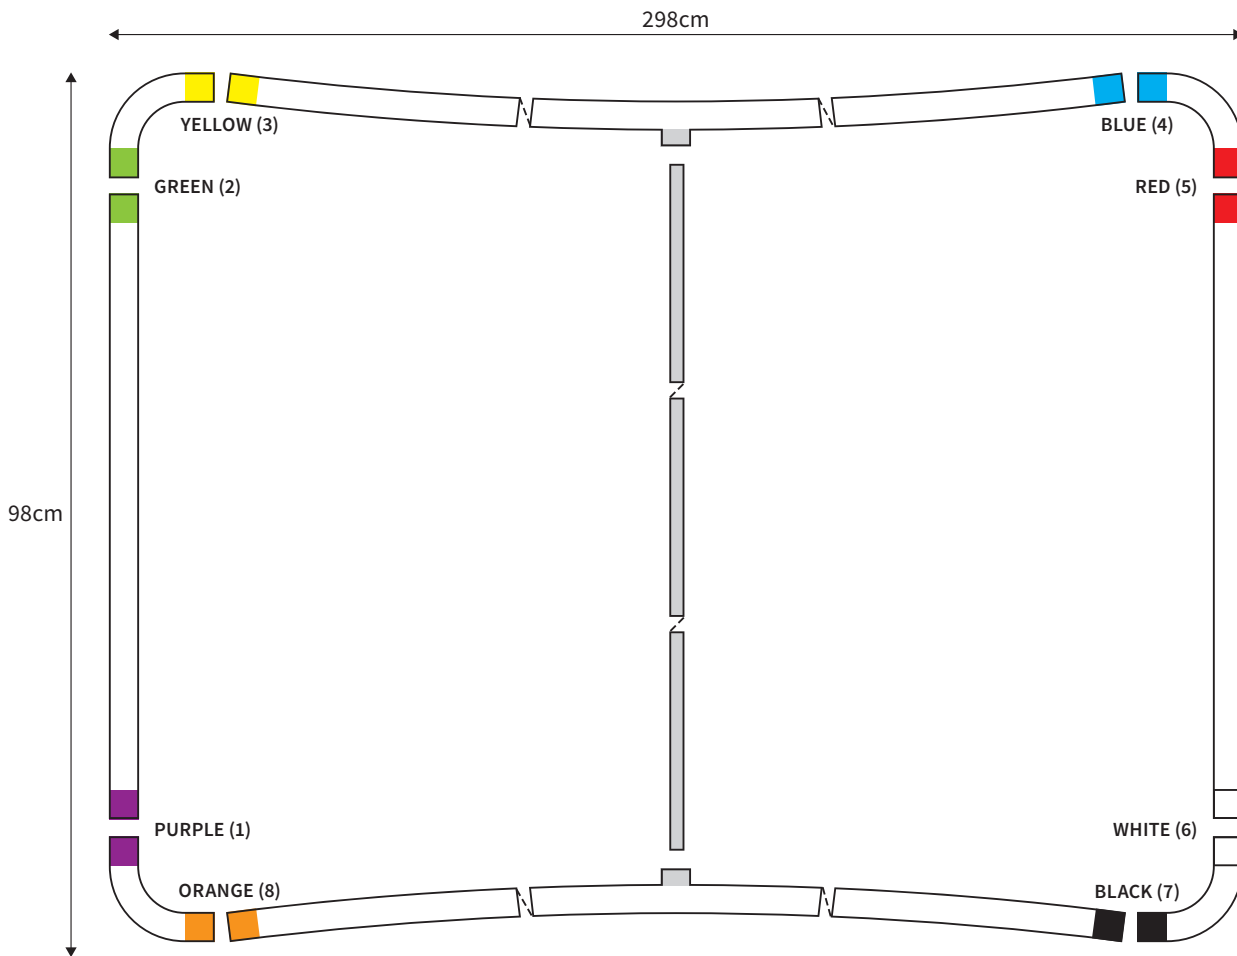

## PARTS LIST

	4x	CORNER		2x	TUBE VERTICAL ( ø 3cm )
	2x	TUBE HORIZONTAL ( ø 3cm )		1x	TUBE SUPPORT ( ø 2cm )

# MANUAL

**SHAPE** CURVED  
**WIDTH** 298cm  
**HEIGHT** 228cm

PARTS LIST					
	4x	CORNER		2x	TUBE VERTICAL ( ø 3cm )
	2x	TUBE HORIZONTAL ( ø 3cm )		1x	TUBE SUPPORT ( ø 2cm )