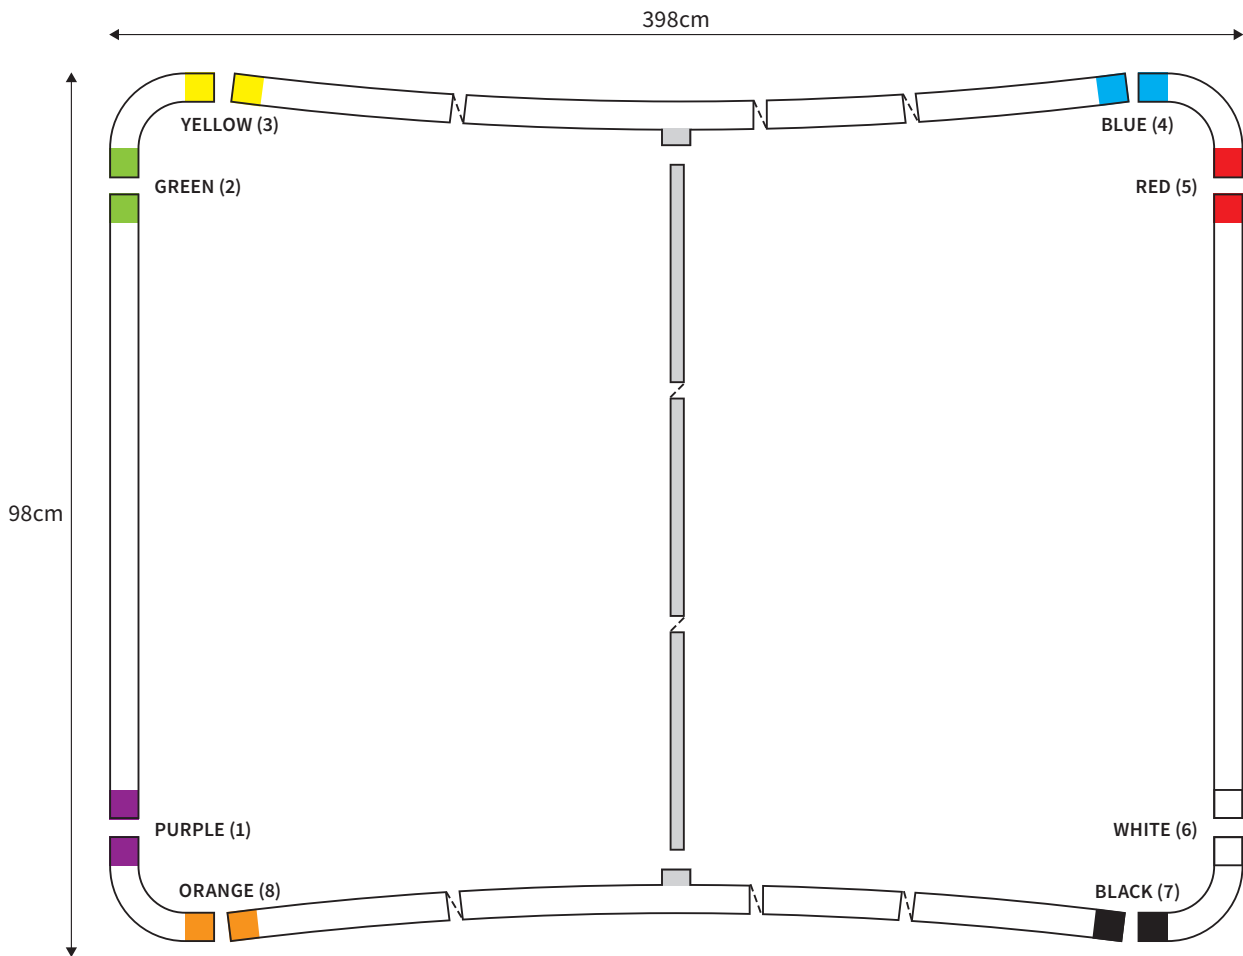

## PARTS LIST

	4x	CORNER		2x	TUBE VERTICAL ( ø 3cm )
	2x	TUBE HORIZONTAL ( ø 3cm )		1x	TUBE SUPPORT ( ø 2cm )

# MANUAL

**SHAPE** CURVED  
**WIDTH** 298cm  
**HEIGHT** 228cm

PARTS LIST					
	4x	CORNER		2x	TUBE VERTICAL ( ø 3cm )
	2x	TUBE HORIZONTAL ( ø 3cm )		1x	TUBE SUPPORT ( ø 2cm )