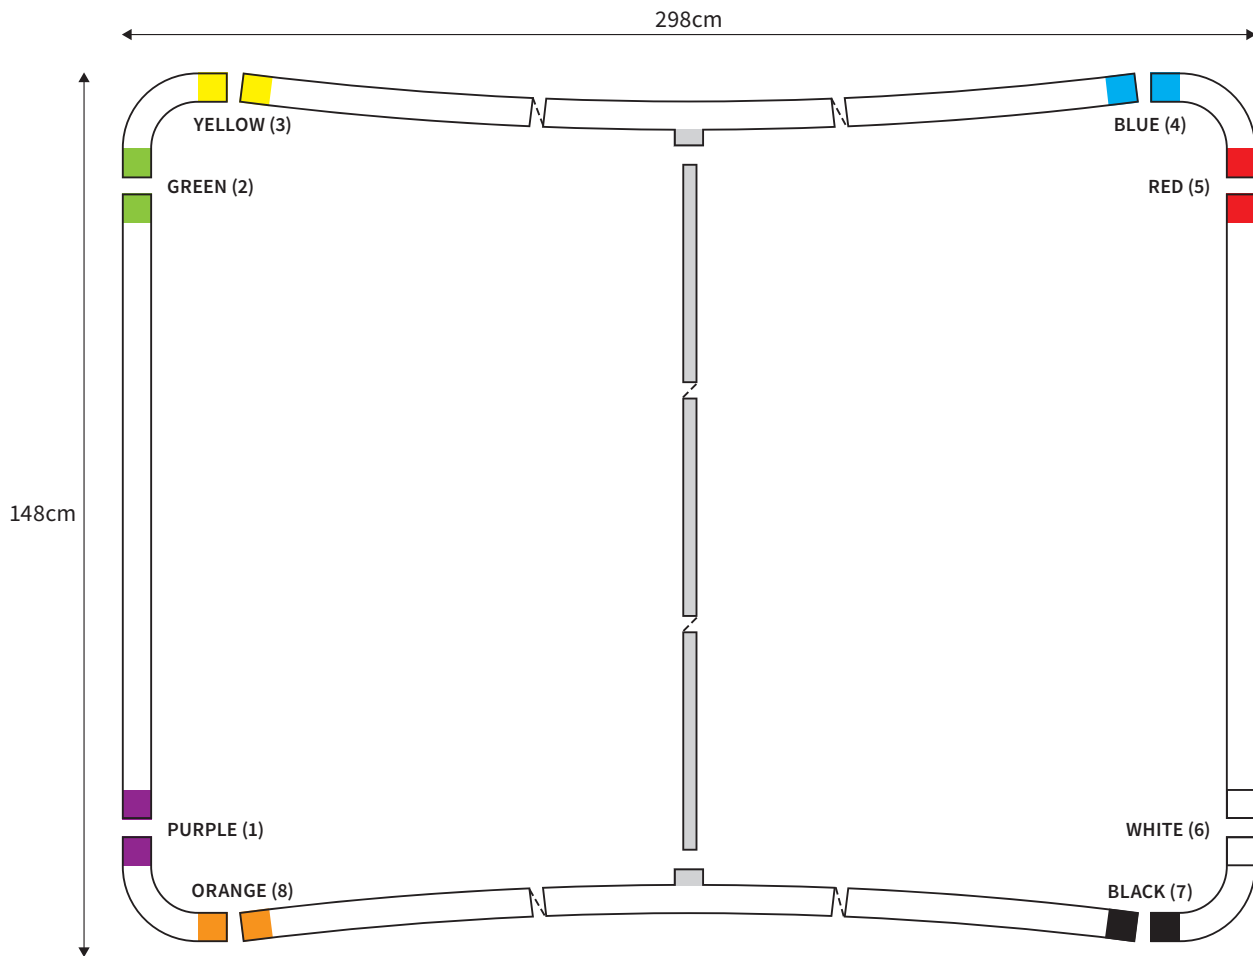

# MANUAL

**SHAPE** CURVED  
**WIDTH** 498cm  
**HEIGHT** 148cm

PARTS LIST					
	4x	CORNER		2x	TUBE VERTICAL ( ø 3cm )
	2x	TUBE HORIZONTAL ( ø 3cm )		2x	TUBE SUPPORT ( ø 2cm )

# MANUAL

**SHAPE** CURVED  
**WIDTH** 398cm  
**HEIGHT** 148cm

PARTS LIST					
	4x	CORNER		2x	TUBE VERTICAL ( ø 3cm )
	2x	TUBE HORIZONTAL ( ø 3cm )		1x	TUBE SUPPORT ( ø 2cm )

# MANUAL

**SHAPE** CURVED  
**WIDTH** 298cm  
**HEIGHT** 148cm

# MANUAL

**SHAPE** CURVED  
**WIDTH** 498cm  
**HEIGHT** 228cm

PARTS LIST					
	4x	CORNER		2x	TUBE VERTICAL ( ø 3cm )
	2x	TUBE HORIZONTAL ( ø 3cm )		2x	TUBE SUPPORT ( ø 2cm )