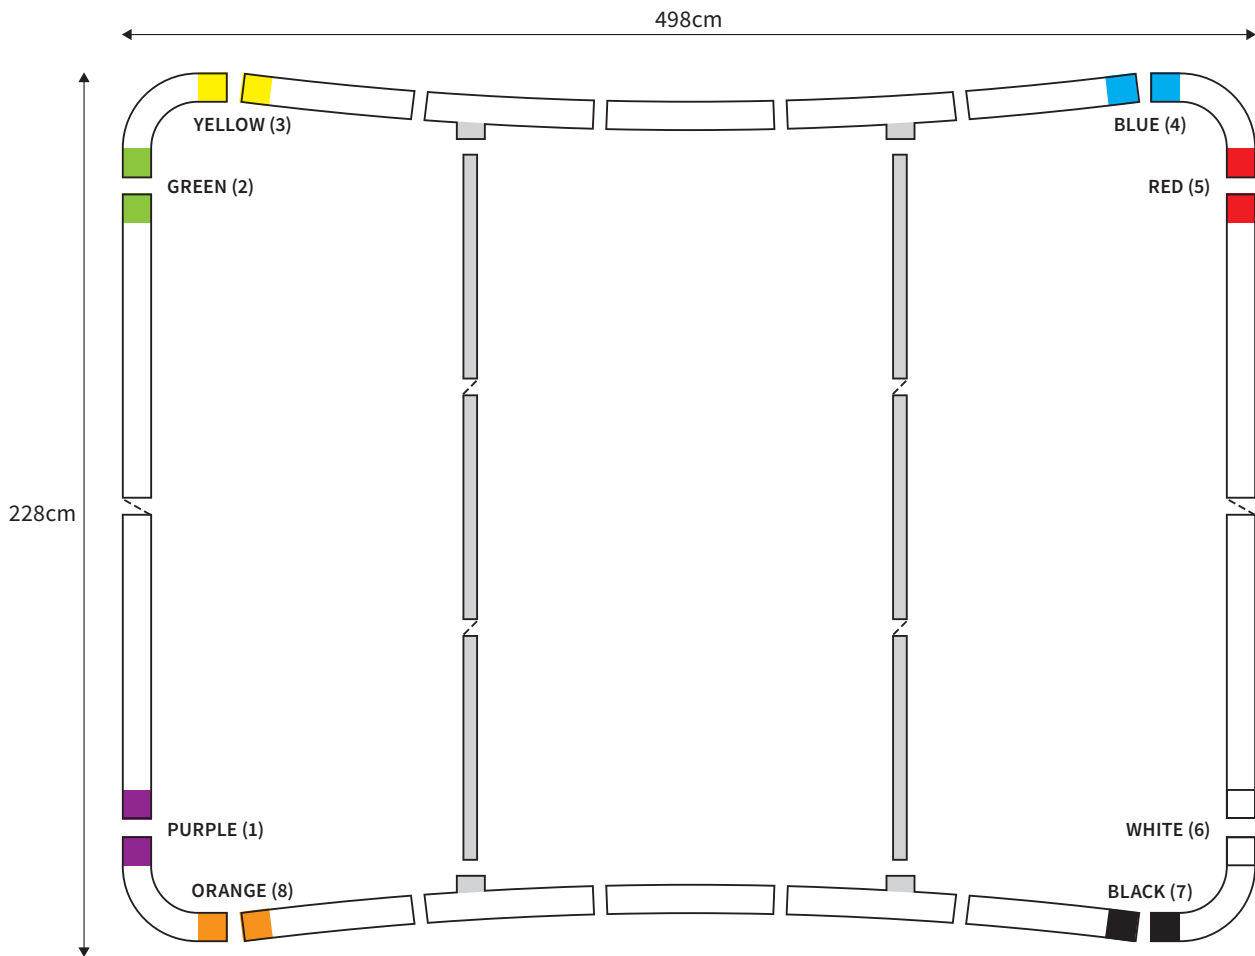

# MANUAL

**SHAPE** CURVED  
**WIDTH** 398cm  
**HEIGHT** 148cm

PARTS LIST					
	4x	CORNER		2x	TUBE VERTICAL ( ø 3cm )
	2x	TUBE HORIZONTAL ( ø 3cm )		1x	TUBE SUPPORT ( ø 2cm )

# MANUAL

**SHAPE** CURVED  
**WIDTH** 298cm  
**HEIGHT** 148cm

## PARTS LIST

	4x	CORNER		2x	TUBE VERTICAL ( ø 3cm )
	2x	TUBE HORIZONTAL ( ø 3cm )		1x	TUBE SUPPORT ( ø 2cm )

# MANUAL

**SHAPE** CURVED  
**WIDTH** 498cm  
**HEIGHT** 228cm

PARTS LIST					
	4x	CORNER		2x	TUBE VERTICAL ( ø 3cm )
	2x	TUBE HORIZONTAL ( ø 3cm )		2x	TUBE SUPPORT ( ø 2cm )