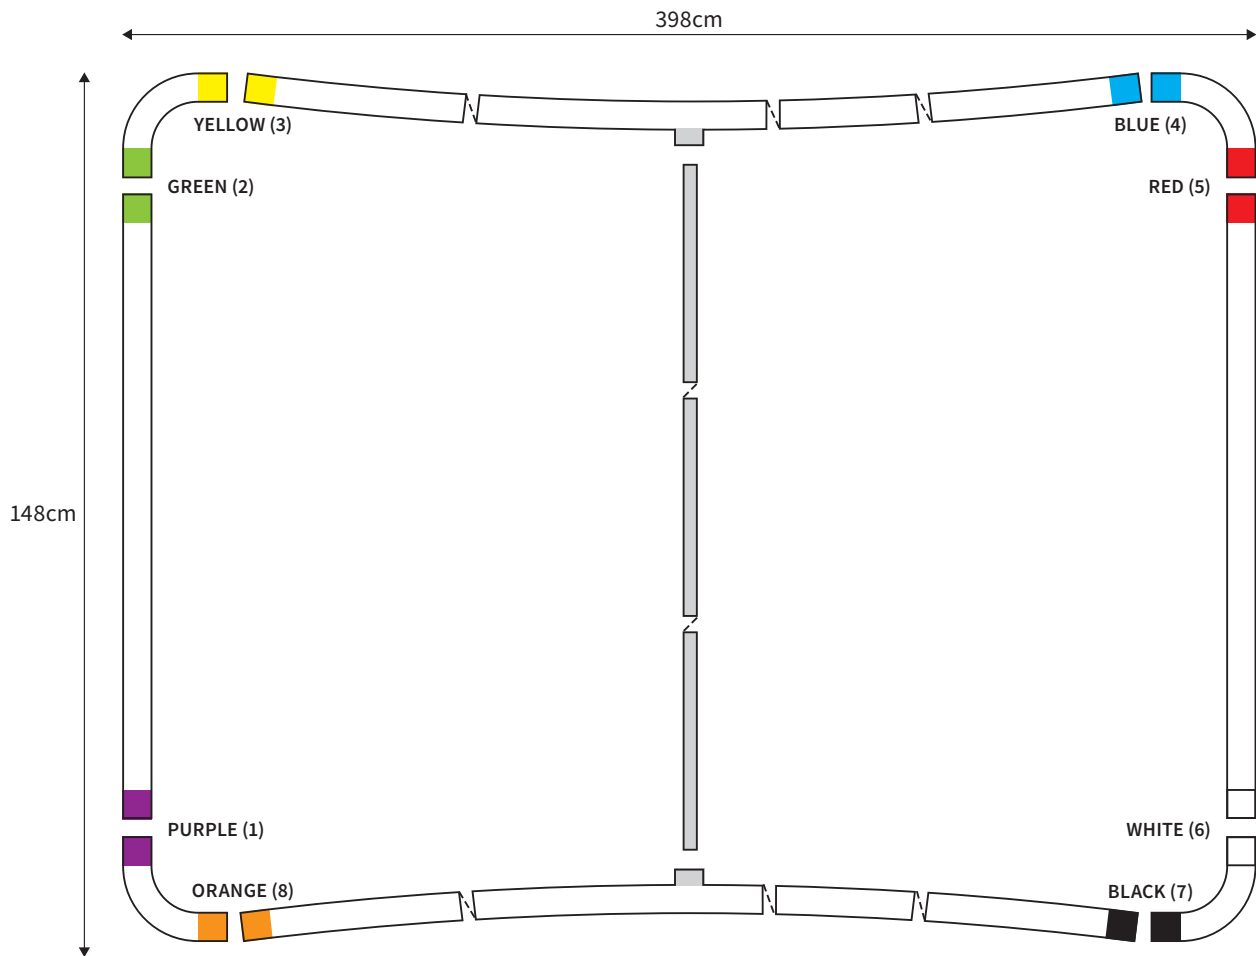

# MANUAL

**SHAPE** CURVED  
**WIDTH** 498cm  
**HEIGHT** 98cm

PARTS LIST					
	4x	CORNER		2x	TUBE VERTICAL ( ø 3cm )
	2x	TUBE HORIZONTAL ( ø 3cm )		2x	TUBE SUPPORT ( ø 2cm )

# MANUAL

**SHAPE** CURVED  
**WIDTH** 498cm  
**HEIGHT** 148cm

PARTS LIST					
	4x	CORNER		2x	TUBE VERTICAL ( ø 3cm )
	2x	TUBE HORIZONTAL ( ø 3cm )		2x	TUBE SUPPORT ( ø 2cm )

# MANUAL

**SHAPE** CURVED  
**WIDTH** 398cm  
**HEIGHT** 148cm

PARTS LIST					
	4x	CORNER		2x	TUBE VERTICAL ( ø 3cm )
	2x	TUBE HORIZONTAL ( ø 3cm )		1x	TUBE SUPPORT ( ø 2cm )

# MANUAL

**SHAPE** CURVED  
**WIDTH** 498cm  
**HEIGHT** 228cm

PARTS LIST					
	4x	CORNER		2x	TUBE VERTICAL ( ø 3cm )
	2x	TUBE HORIZONTAL ( ø 3cm )		2x	TUBE SUPPORT ( ø 2cm )