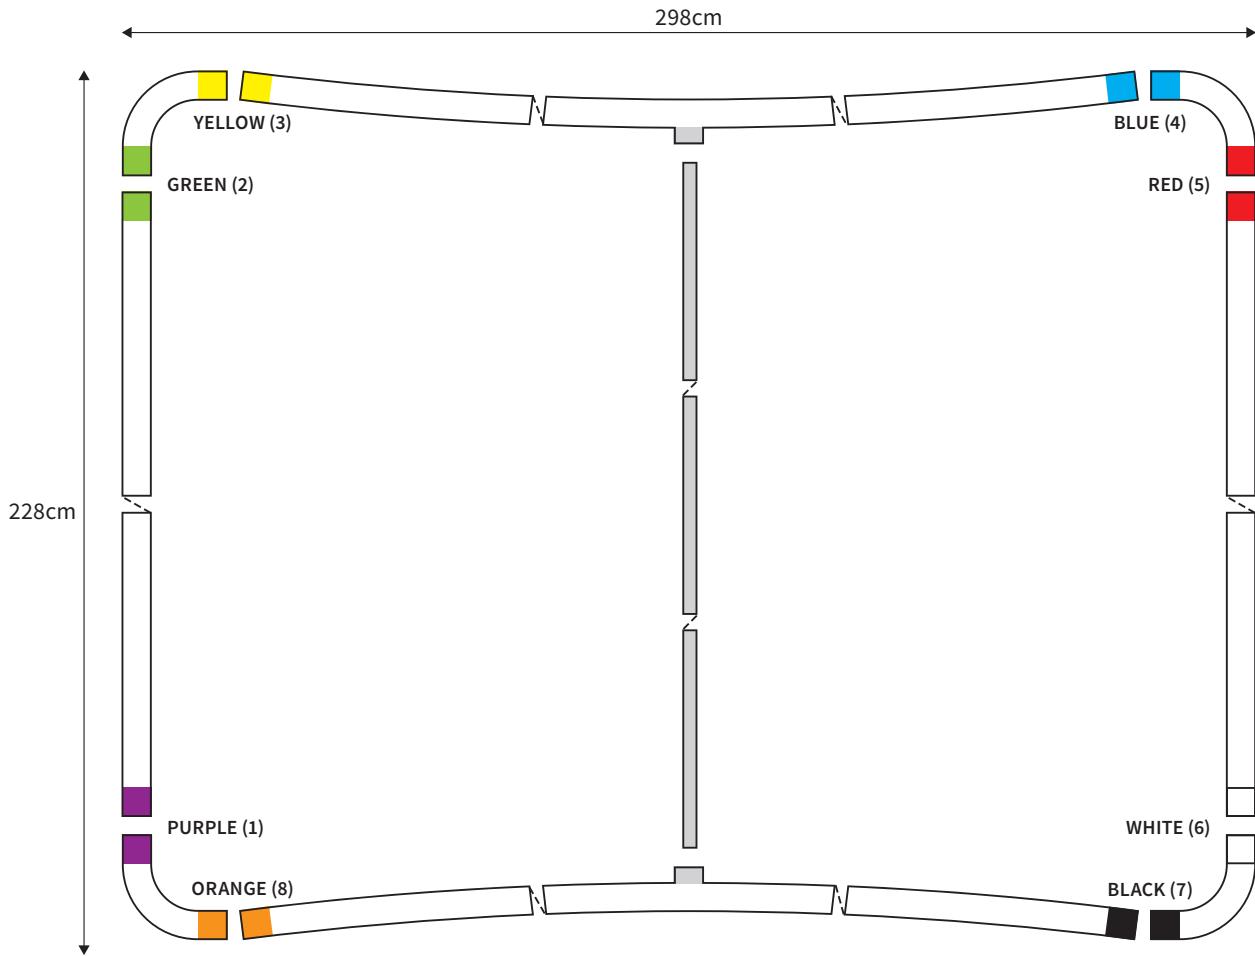

## PARTS LIST

	4x	CORNER		2x	TUBE VERTICAL ( ø 3cm )
	2x	TUBE HORIZONTAL ( ø 3cm )		1x	TUBE SUPPORT ( ø 2cm )

# MANUAL

**SHAPE** CURVED  
**WIDTH** 498cm  
**HEIGHT** 228cm

PARTS LIST					
	4x	CORNER		2x	TUBE VERTICAL ( ø 3cm )
	2x	TUBE HORIZONTAL ( ø 3cm )		2x	TUBE SUPPORT ( ø 2cm )

# MANUAL

**SHAPE** CURVED  
**WIDTH** 398cm  
**HEIGHT** 228cm

PARTS LIST					
	4x	CORNER		2x	TUBE VERTICAL ( ø 3cm )
	2x	TUBE HORIZONTAL ( ø 3cm )		1x	TUBE SUPPORT ( ø 2cm )

# MANUAL

**SHAPE** CURVED  
**WIDTH** 298cm  
**HEIGHT** 228cm

PARTS LIST					
	4x	CORNER		2x	TUBE VERTICAL ( ø 3cm )
	2x	TUBE HORIZONTAL ( ø 3cm )		1x	TUBE SUPPORT ( ø 2cm )