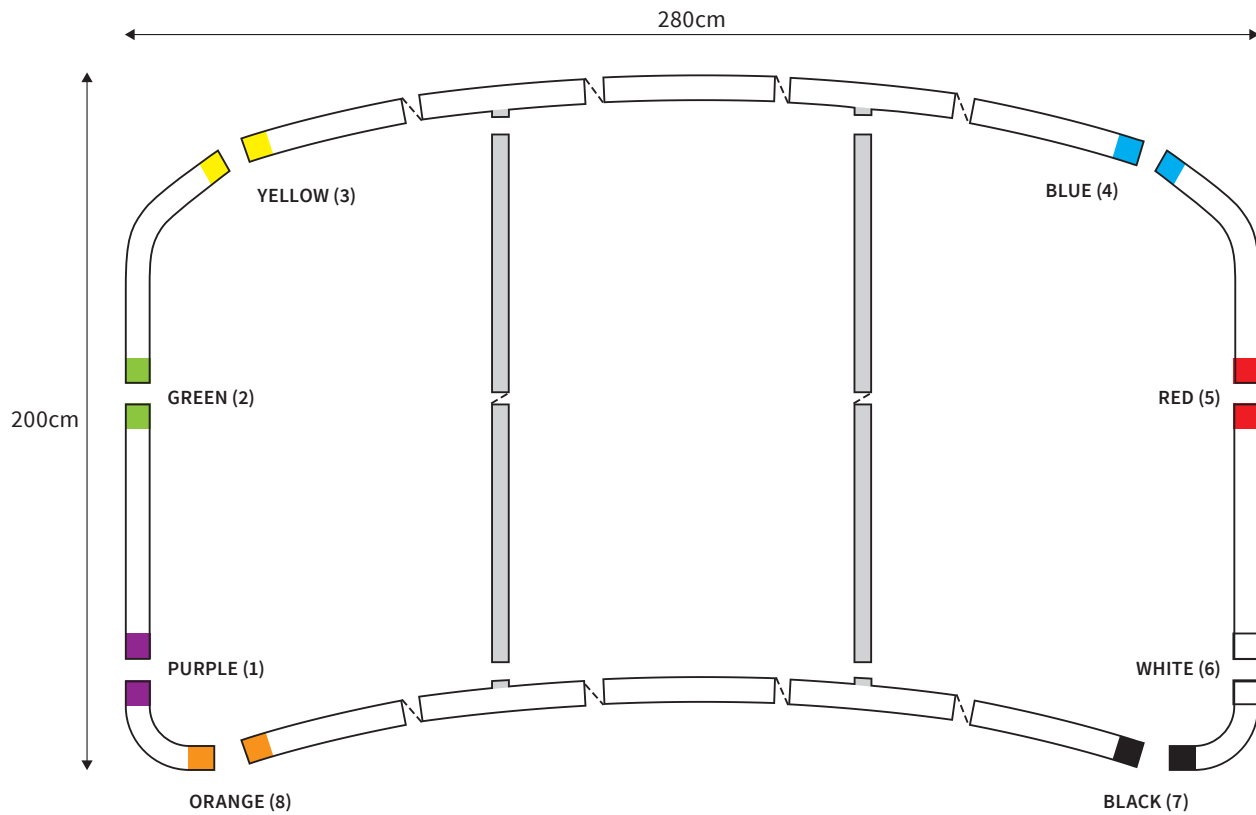

MANUAL

SHAPE MOON
WIDTH 280cm
HEIGHT 200cm

PARTS LIST

	2x	TOP CORNER
	2x	BOTTOM CORNER
	2x	TUBE HORIZONTAL (ø 34mm)
	2x	TUBE VERTICAL (ø 34mm)
	2x	TUBE SUPPORT (ø 24mm)