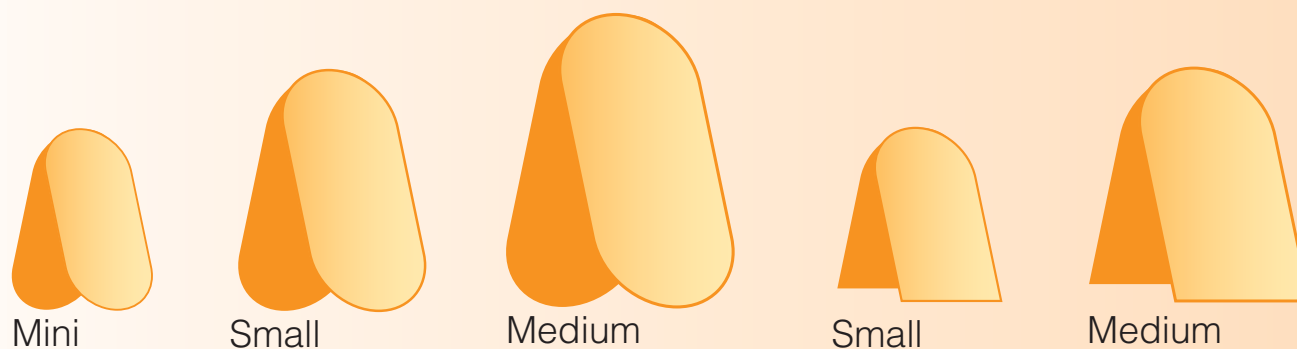

Vertical A Frames are Double Sided

Sizes

Rounded Mini	- 120cm (h) x 70cm (w)
Rounded Small	- 150cm (h) x 100cm (w)
Rounded Medium	- 200cm (h) x 100cm (w)
Flat Small	- 200cm (h) x 100cm (w)
Flat Medium	- 200cm (h) x 150cm (w)