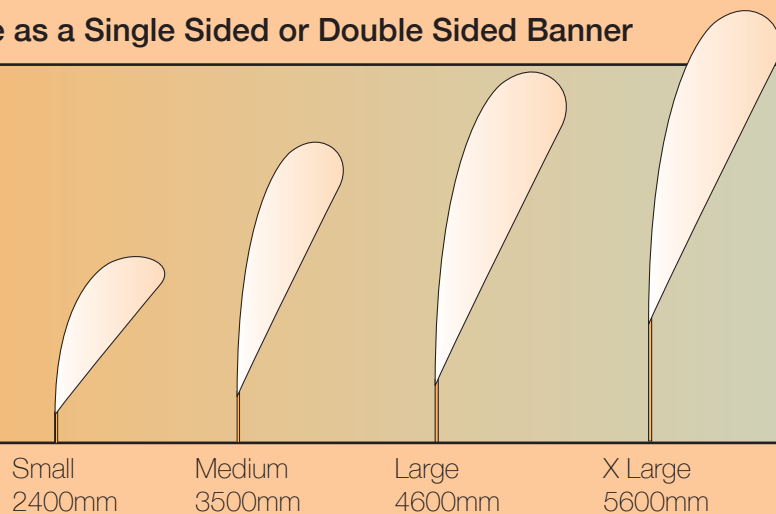

Illustrator

- Set up CMYK on template provided on Artwork layer.
- OUTLINE ALL FONTS
- Turn off all Overprints, supply or embed all linked/placed elements.

Photoshop

- Set up CMYK at 72dpi at actual size or equivalent (ie. 288dpi at quarter scale)
- Supply a low resolution PDF for visual purposes
- If artwork set up in Photoshop, text/logos will not be vectored and will have some pixelation when printed full size,
- Supply the Photoshop document as either hi-res Jpeg or EPS file.

We don't print Gold or Silver, so these are the best colour conversions we recommend for Gold & Silver

GOLD 1 22m 100y 25k	GOLD 2 19m 100y 19k	GOLD 3 16c 20m 100y 25k	GOLD 4 60c 65m 100y	GOLD 5 38m 100y 25k
SILVER 1 4c 15k	SILVER 2 6c 25k	SILVER 3 6c 34k	SILVER 4 11k	SILVER 5 6c 4y 23k

Fabric Dimensions
Small - 900mm x 1950mm
Medium - 950mm x 2800mm
Large - 1500mm x 3800mm
X Large - 1500mm x 3800mm

Teardrop Banner Total Height
Small - 240cm Height
Medium - 350cm Height
Large - 460cm Height
X Large - 560cm Height

Small 2400mm Medium 3500mm Large 4600mm X Large 5600mm