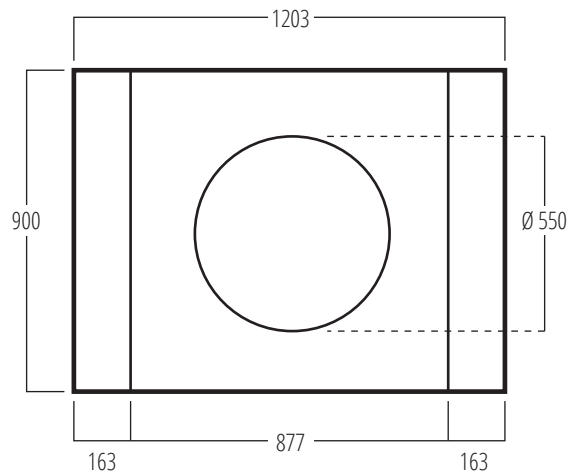

Weights in Kg

Top.....	0.80
Joining Component.....	1.88
Bottom.....	0.80
Body Panel.....	3.52
Bag.....	1.06

Packaging in Kg

Individual reusable carton (One Unit)	2.48
External size: 1075(w) x 940(d) x 70(h)mm	
Individual reusable carton (Two Unit Tower)	2.52
External size: 1075(w) x 940(d) x 110(h)mm	
Individual reusable carton (Three Unit Tower) ...	5.00
Two cartons, One Unit and Two Units	

Top / Bottom

Graphic Size with Optional Cut Out
Allow 35mm for top and bottom

Three Units

Two Units

Single Unit

Carry Bag