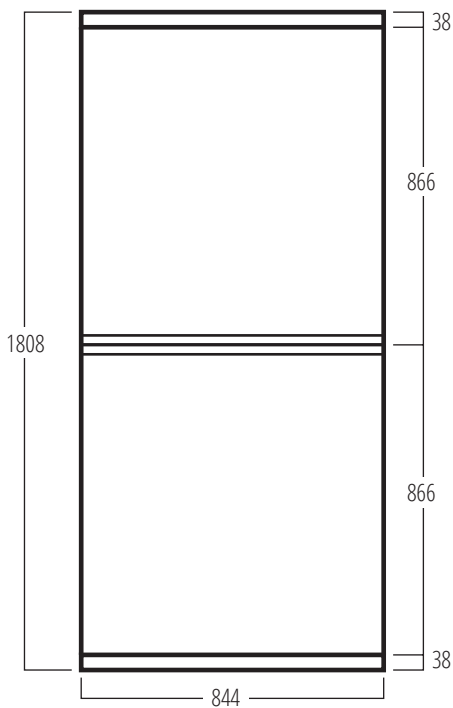

Weights in Kg

Top.....	0.80
Joining Component.....	1.88
Bottom.....	0.80
Body Panel.....	3.52
Bag.....	1.06

Packaging in Kg

Individual reusable carton (One Unit)	2.48
External size: 1075(w) x 940(d) x 70(h)mm	
Individual reusable carton (Two Unit Tower)	2.52
External size: 1075(w) x 940(d) x 110(h)mm	
Individual reusable carton (Three Unit Tower) ...	5.00
Two cartons, One Unit and Two Units	

Top / Bottom

Graphic Size with Optional Cut Out
Allow 35mm for top and bottom

Three Units

Two Units

Single Unit

Carry Bag