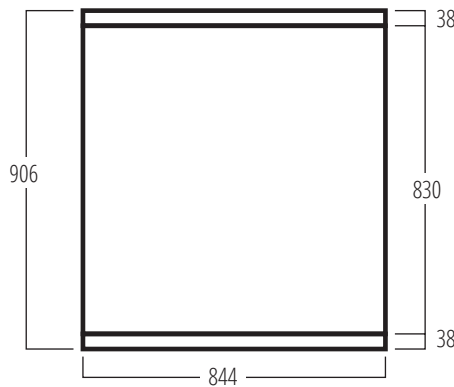

Weights in Kg

Top.....	0.80
Joining Component.....	1.88
Bottom.....	0.80
Body Panel.....	3.52
Bag.....	1.06

Packaging in Kg

Individual reusable carton (One Unit)	2.48
External size: 1075(w) x 940(d) x 70(h)mm	
Individual reusable carton (Two Unit Tower)	2.52
External size: 1075(w) x 940(d) x 110(h)mm	
Individual reusable carton (Three Unit Tower) ...	5.00
Two cartons, One Unit and Two Units	

Top / Bottom

Graphic Size with Optional Cut Out
Allow 35mm for top and bottom

Three Units

Two Units

Single Unit

Carry Bag