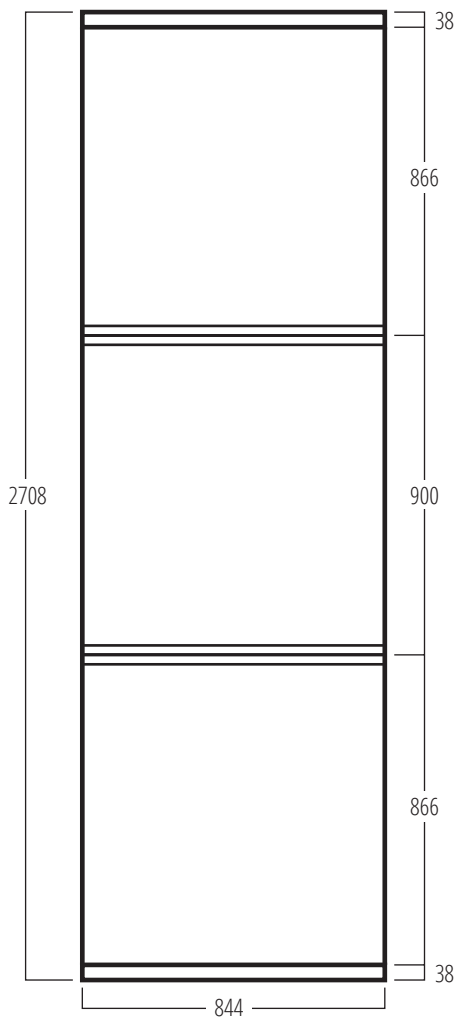

Weights in Kg

Top.....	0.80
Joining Component.....	1.88
Bottom.....	0.80
Body Panel.....	3.52
Bag.....	1.06

Packaging in Kg

Individual reusable carton (One Unit)	2.48
External size: 1075(w) x 940(d) x 70(h)mm	
Individual reusable carton (Two Unit Tower)	2.52
External size: 1075(w) x 940(d) x 110(h)mm	
Individual reusable carton (Three Unit Tower) ...	5.00
Two cartons, One Unit and Two Units	

Top / Bottom

Graphic Size with Optional Cut Out
Allow 35mm for top and bottom

Three Units

Two Units

Single Unit

Carry Bag