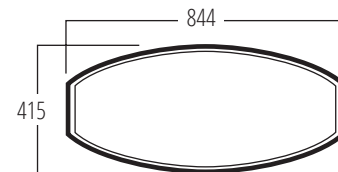

Weights in Kg

Top.....	0.80
Joining Component.....	1.88
Bottom.....	0.80
Body Panel.....	3.52
Bag.....	1.06

Packaging in Kg

Individual reusable carton (One Unit)	2.48
External size: 1075(w) x 940(d) x 70(h)mm	
Individual reusable carton (Two Unit Tower)	2.52
External size: 1075(w) x 940(d) x 110(h)mm	
Individual reusable carton (Three Unit Tower) ...	5.00
Two cartons, One Unit and Two Units	

Top / Bottom

Graphic Size with Optional Cut Out
Allow 35mm for top and bottom

Three Units

Two Units

Single Unit

Carry Bag