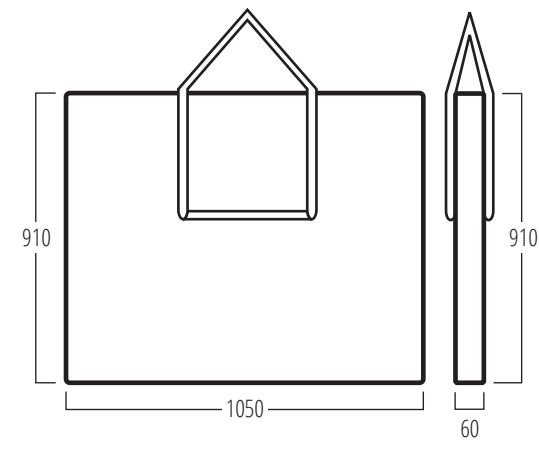

Weights in Kg

Top.....	0.80
Joining Component.....	1.88
Bottom.....	0.80
Body Panel.....	3.52
Bag.....	1.06

Packaging in Kg

Individual reusable carton (One Unit)	2.48
External size: 1075(w) x 940(d) x 70(h)mm	
Individual reusable carton (Two Unit Tower)	2.52
External size: 1075(w) x 940(d) x 110(h)mm	
Individual reusable carton (Three Unit Tower) ...	5.00
Two cartons, One Unit and Two Units	

Top / Bottom

Graphic Size with Optional Cut Out
Allow 35mm for top and bottom

Three Units

Two Units

Single Unit

Carry Bag