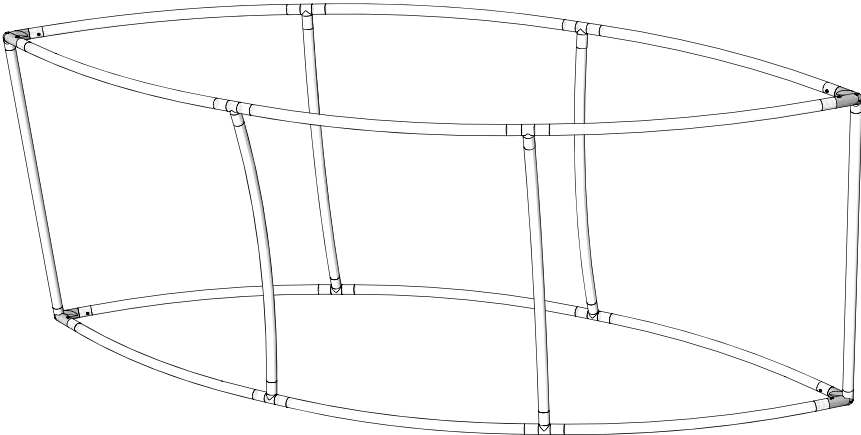

# Formulate Eye

Frame is constructed using Snap Buttons