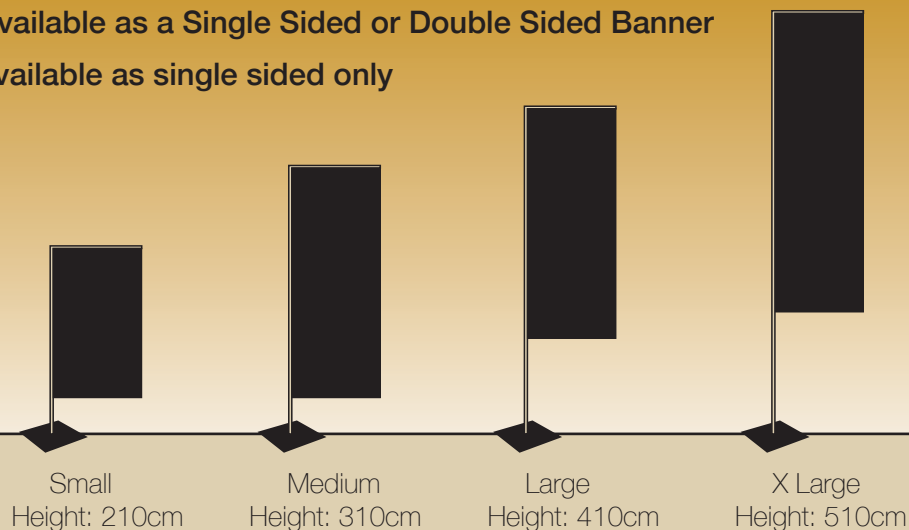

Feather Outdoor Banner (NW)

www.zoomdisplay.co.uk

Artwork requirements

- Please set up on template supplied
- Please create artwork using Illustrator CS or supply as a High Resolution Jpeg or EPS.
- If using photographic images or heavy tinted images then please supply using Photoshop CS at a minimum of 72dpi actual size or equivalent (ie 288dpi at quarter scale).
- For best results apply text in Illustrator.
- If fonts are used, please outline ALL fonts, where not possible please supply all fonts used.
- If colour matching is required then please advise.
- If an accurate colour match is required then please supply the Pantone/CMYK reference or a printed reference.
- Artwork can be supplied by either email, CD/DVD or uploaded to our website www.zoomdisplay.co.uk, select Artwork then select Upload Artwork and follow instructions.

We don't print Gold or Silver, so these are the best colour conversions we recommend for Gold & Silver

GOLD 1 22m 100y 25k	GOLD 2 19m 100y 19k	GOLD 3 16c 20m 100y 25k	GOLD 4 60c 65m 100y	GOLD 5 38m 100y 25k
SILVER 1 4c 15k	SILVER 2 6c 25k	SILVER 3 6c 34k	SILVER 4 11k	SILVER 5 6c 4y 23k

When using the Feather banner template, please do not, reposition or rescale the template, as the position is necessary for printing and please outline all the fonts used.

Small & Medium available as a Single Sided or Double Sided Banner

Large & X Large available as single sided only

Fabric Dimensions

Small - 750mm x 1500mm
Medium - 750mm x 2500mm
Large - 750mm x 3500mm
X Large - 750mm x 4500mm

Feather Banner Overall Size

Small - 210cm Height
Medium - 310cm Height
Large - 410cm Height
X Large - 510cm Height