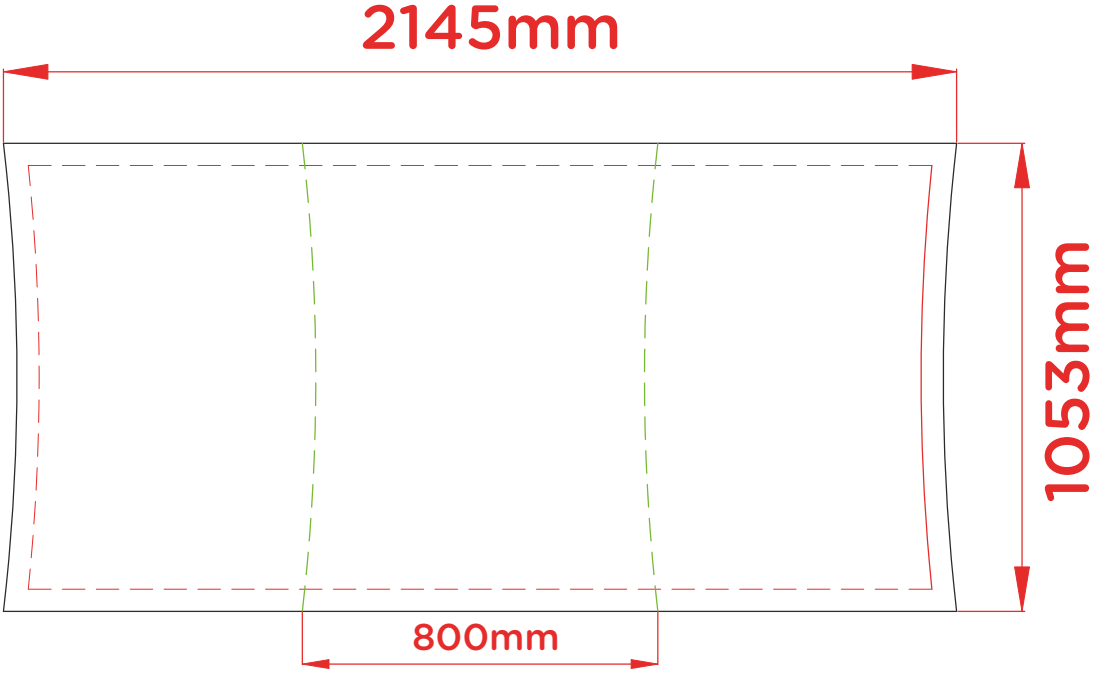

Concertina Pop Up Fabric Counter - Rectangle

- Layout area
- - - Safe viewable
- - - area Front

Recommended silicone
keder size: 6mm x 3.5mm