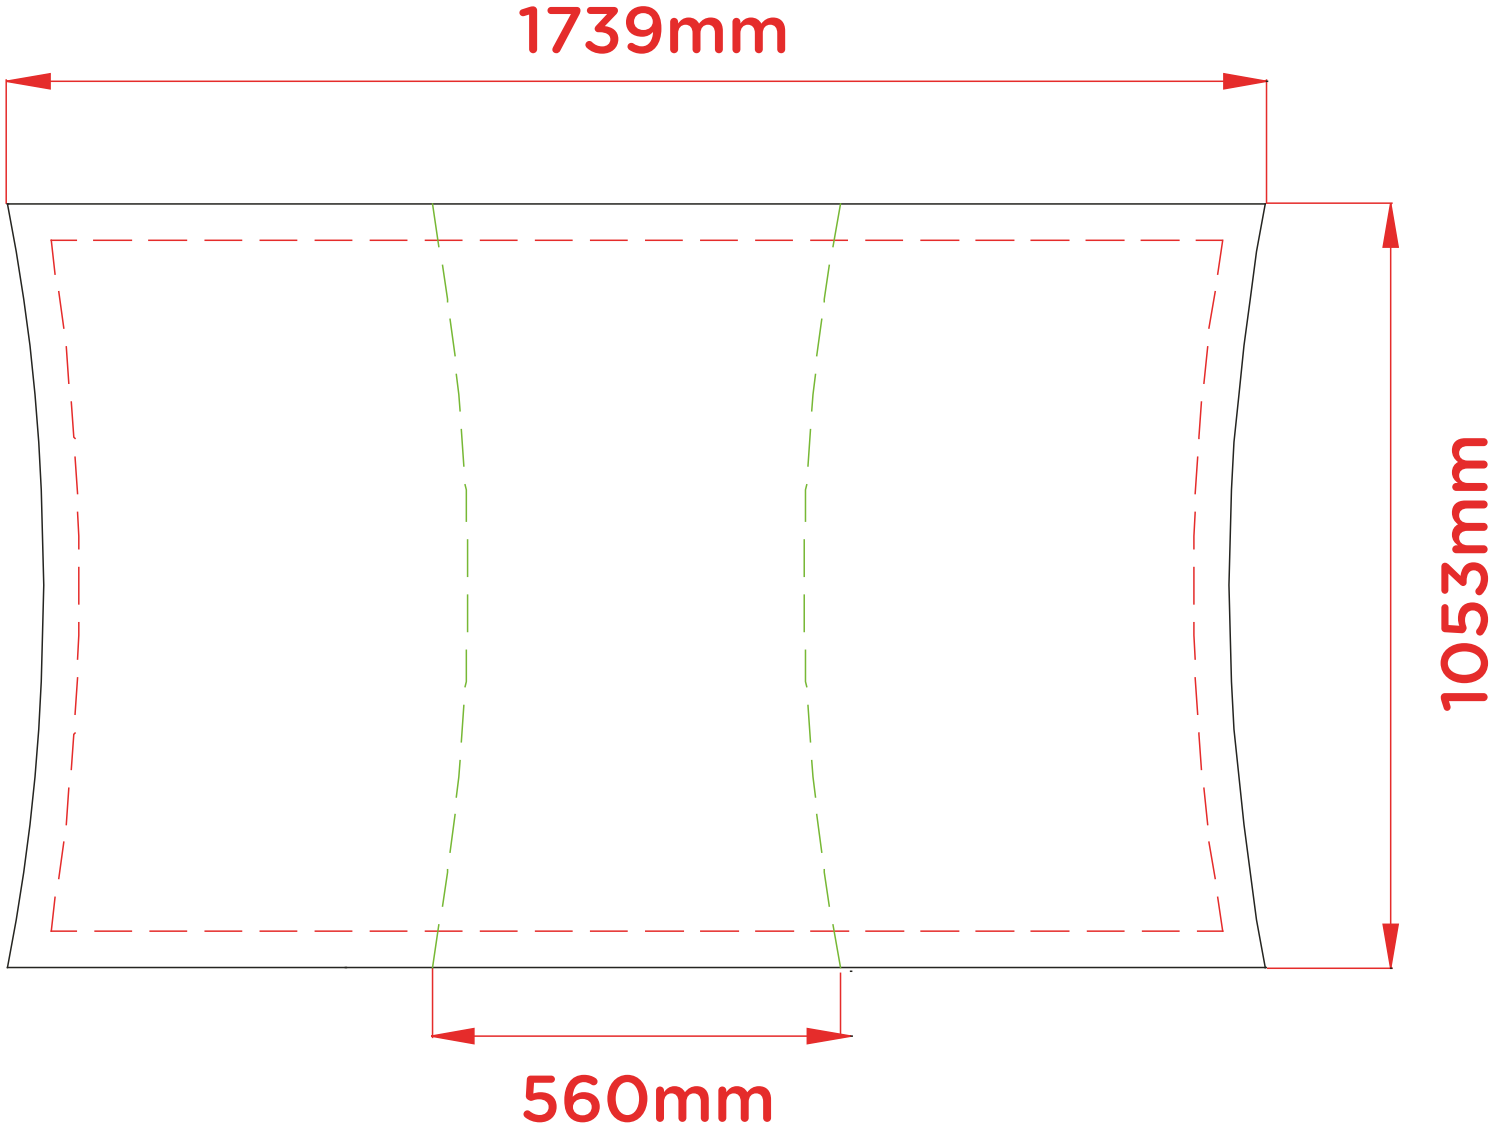

Concertina Pop Up Counter Fabric - Oval

- Layout area
- - - Safe viewable
- - - area Front