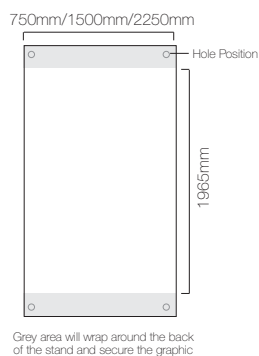

InDesign

- Set up CMYK at 1/4 final size
- OUTLINE ALL FONTS
- Please save and supply a High Res PDF do not compress and supply with all bleed and crop marks

Photoshop

- Set up CMYK at 1/4 final size and 320dpi
- Supply a low resolution PDF for visual purposes
- If artwork set up in Photoshop, text/logos will not be vectored and will have some pixelation when printed full size,
- Save out as a JPEG.

Adobe Acrobat

- If supplying a PDF as your final artwork, ensure all images are not reduced / compressed, crop marks and bleed are included and visual lines are not included inside the artwork.

1 x 750mm
Wide Panel

2 x 750mm
Wide Panel

3 x 750mm
Wide Panel

Centro 1 Panel Sizes

Visible Graphic Area: 750mm (w) x 1965mm (h)

Visible Graphic Area: 1500mm (w) x 1965mm (h)

Visible Graphic Area: 2250mm (w) x 1965mm (h)

Centro Counter: 757mm (w) x 999mm (h)