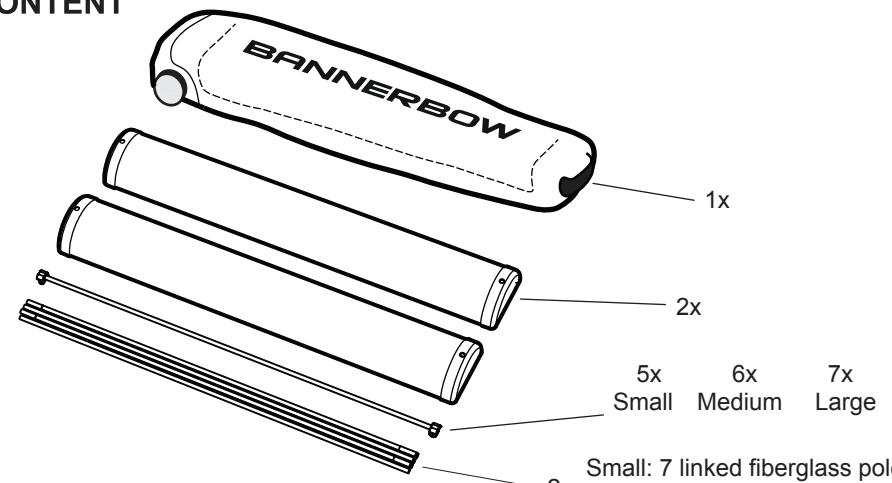

BANNERBOW®
DESIGNING PORTABLE SPACE

SET UP GUIDE FOR ALUMINIUM & BLACK

CONTENT

Small: 7 linked fiberglass poles
Medium: 9 linked fiberglass poles
Large: 11 linked fiberglass poles