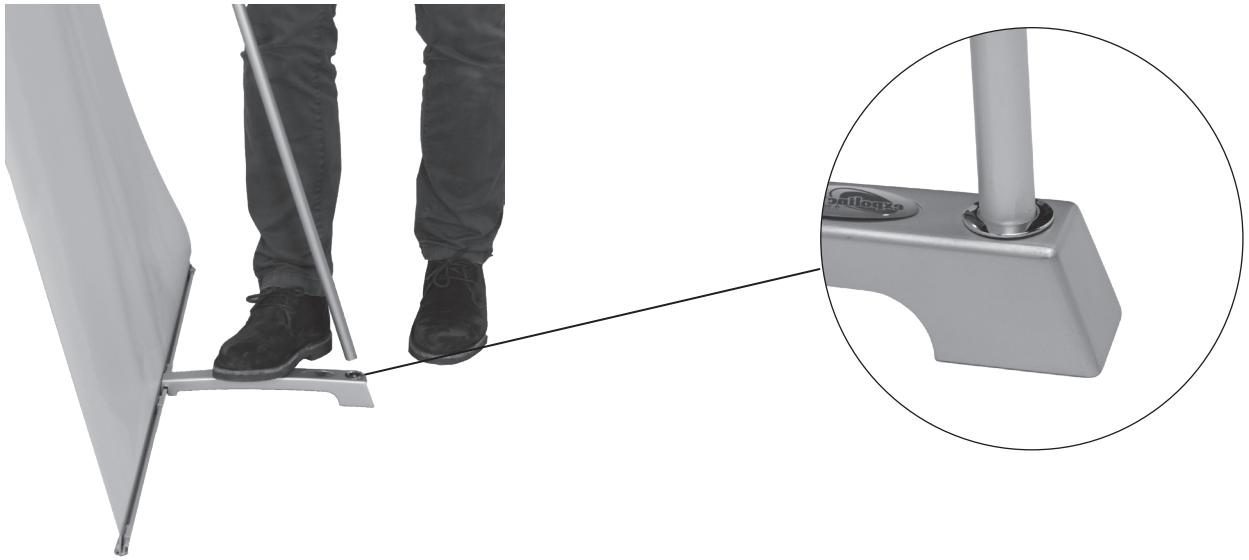

SET UP INSTRUCTION

4 Screen Classic

1

2

3

4

5

ACCESSORY
LED spotlight