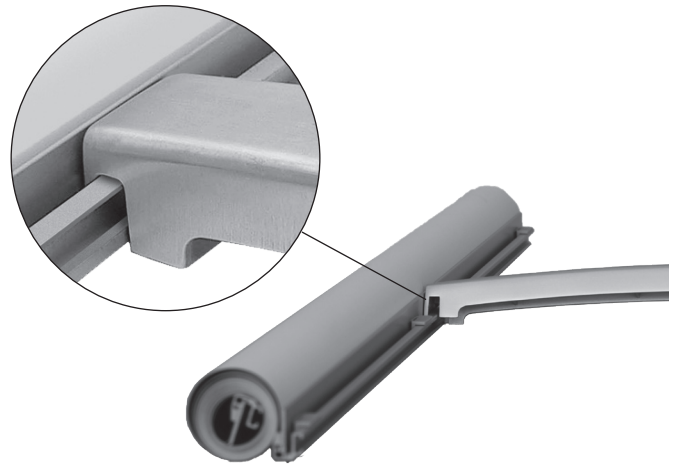

SET UP INSTRUCTION

4 Screen Classic

1

2

3

4

5

ACCESSORY
LED spotlight