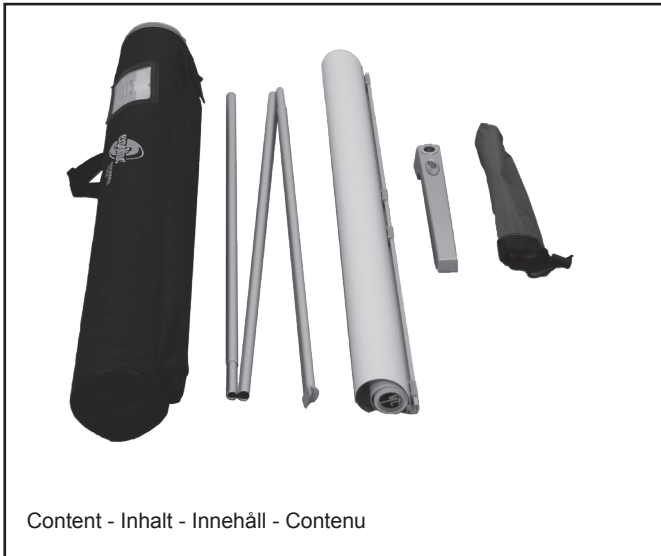

SET UP INSTRUCTION

4 Screen Classic

1

2

3

4

5

ACCESSORY
LED spotlight