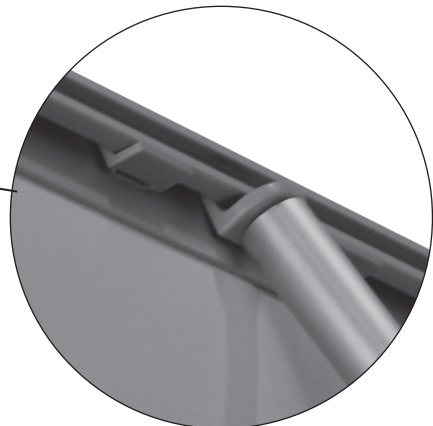

SET UP INSTRUCTION

4 Screen Classic

1

2

3

4

5

ACCESSORY
LED spotlight