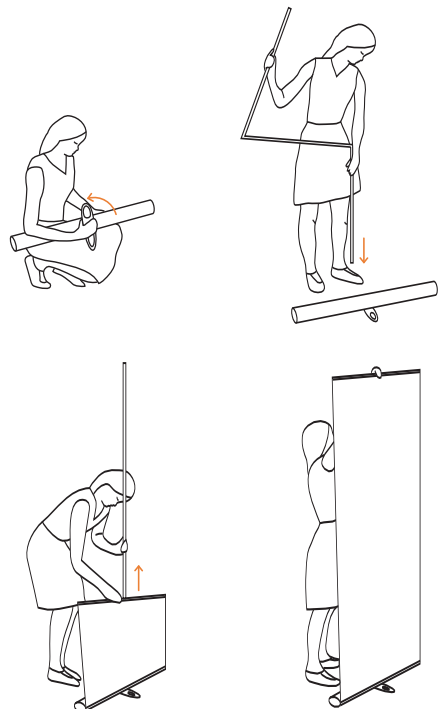

FUNCTIONAL. The display sets up in under 30 seconds