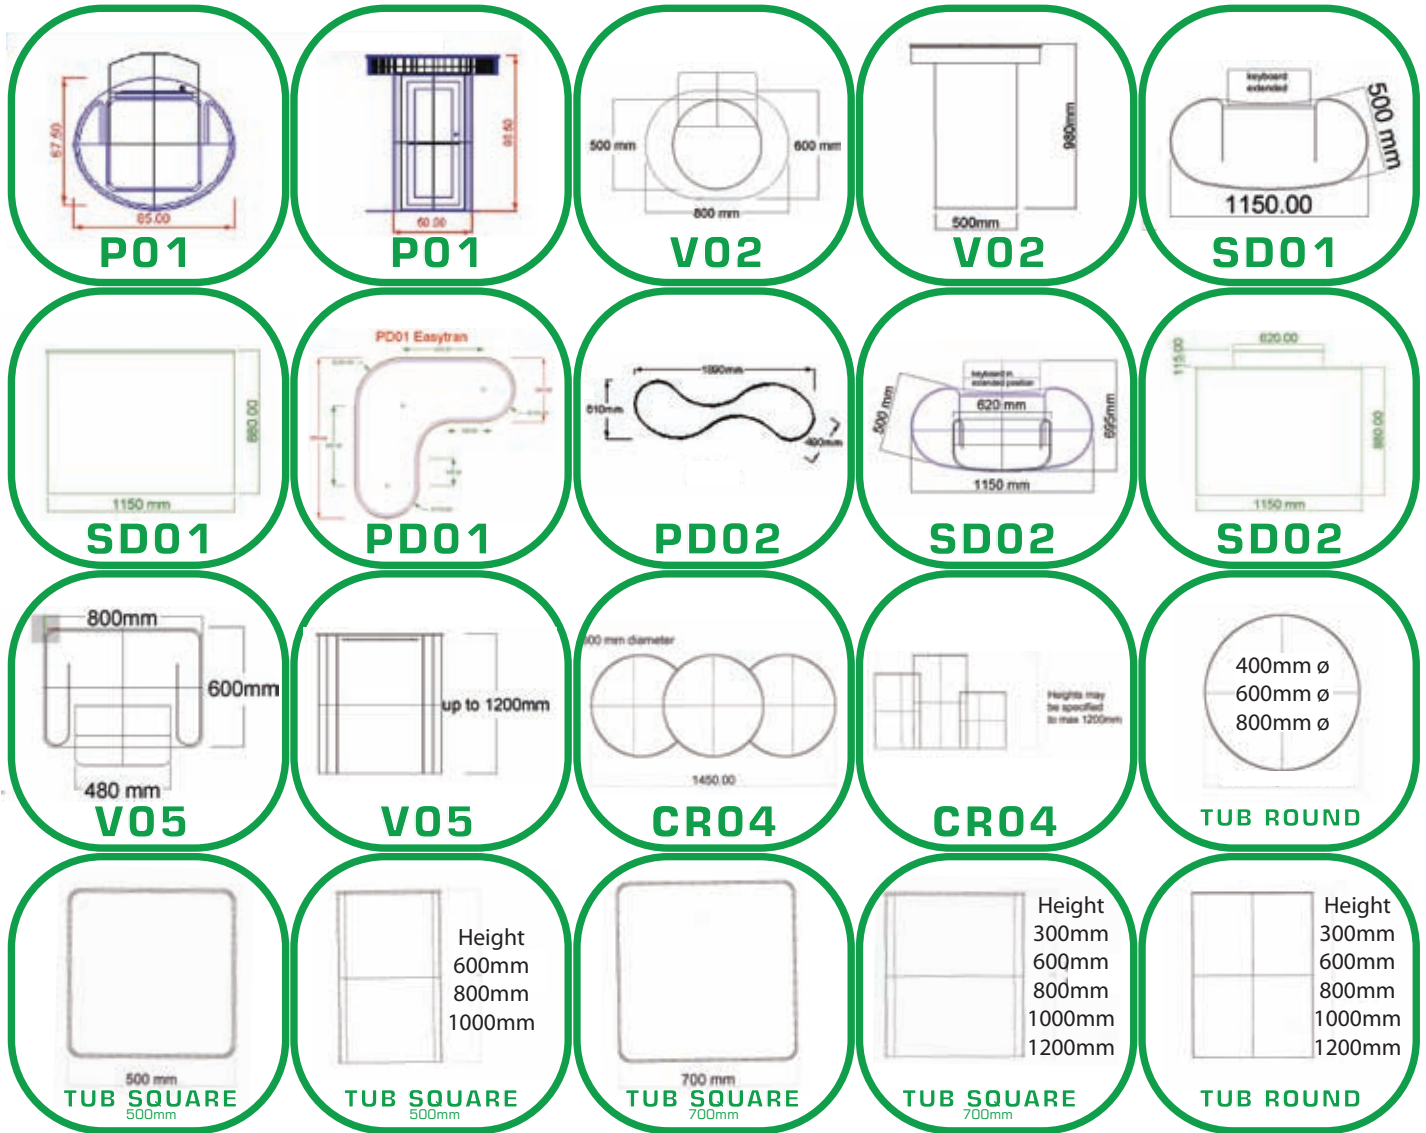

Portable Plinths and Podiums

Due to the size and ease of construction, the Podiums and Plinths are easily Transportable

Accessories

- Keyboard for PO and SO range
- Cable Management grommets
- Shelves
- Lockable Door (only available in Steam Beach finish)
- Carry Bag
- Wheeled polypropylene transportation case
- Graphic Panels which can be velcro'd onto fabric finish

Features and benefits

- Custom built appearance
- Load bearing - upto 80kgs
- Range of finishes
- Quick and easy set up
- Wide Range of accessories
- Easy Transportation

Zoom Display Ltd, Unit 5 Crouchmans Business Centre, Poynters Lane, Great Waking, Essex, SS3 9TS
Telephone: 01702 216784 Fax: 01702 219563 Email: enquiries@zoomdisplay.co.uk

www.zoomdisplay.co.uk