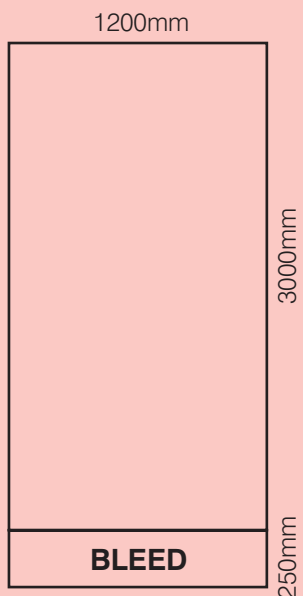

Mediascreen
1200mm x 3000mm
With 250mm bleed

Please note the bleed is NOT visible and NOT included in the height of the banner

Mediascreen

Preferred Apple Mac Software:

QUARK EXPRESS files are preferred, but we do also accept **PHOTOSHOP**, **ILLUSTRATOR**, **INDESIGN** files and **HIGH-res PDF's**

Please set ALL artwork at 25% with a 3mm bleed in CMYK

- Create the overall design as one scaled document with 3mm bleed on outside edges
- Please provide hard copies of artwork files. If artwork is sent via website, please include a PDF.
- Files can be accepted on CD or DVD's, or can be uploaded onto our website.
- If an accurate colour match is required please supply a Pantone colour or send a printed reference. We will then match to this as closely as possible but cannot guarantee an exact match

Mediascreen Panel Sizes

1200mm x 3000mm

Zoom Display Ltd
Unit 5
Crouchmans Business Centre

Poynters Lane,
Great Wakering,
Essex, SS3 9TS

T: 01702 216784
F: 01702 219563

E: enquiries@zoomdisplay.co.uk
W: www.zoomdisplay.co.uk