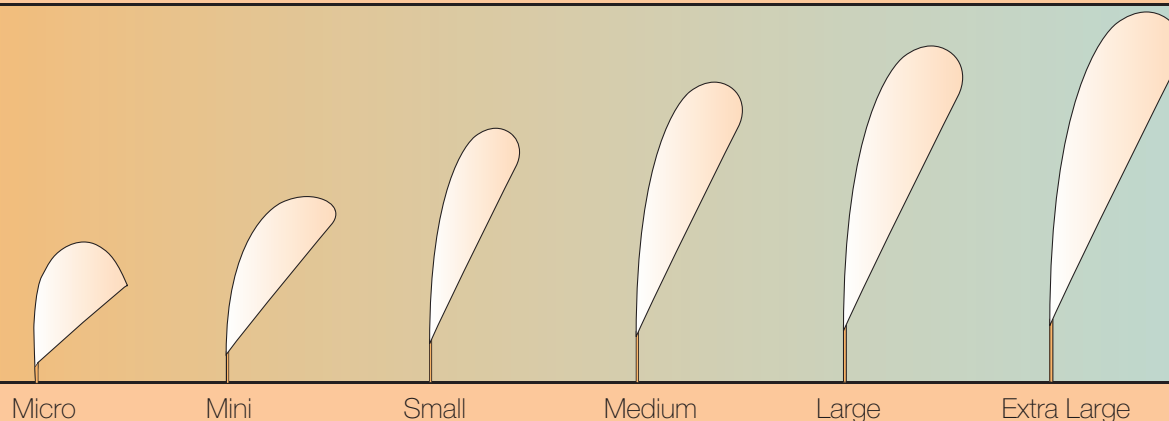

- Set up CMYK at 100% at a minimum of 72dpi
- Supply a low resolution PDF for visual purposes
- If artwork set up in Photoshop, text/logos will not be vectored and will have some pixelation when printed full size,
- supply the layered Photoshop document (PSD file).

Sizes	Height
Micro	- 75cm Height
Mini	- 100cm Height
Small	- 220cm Height
Medium	- 340cm Height
Large	- 460cm Height
Ex.Lge	- 600cm Height